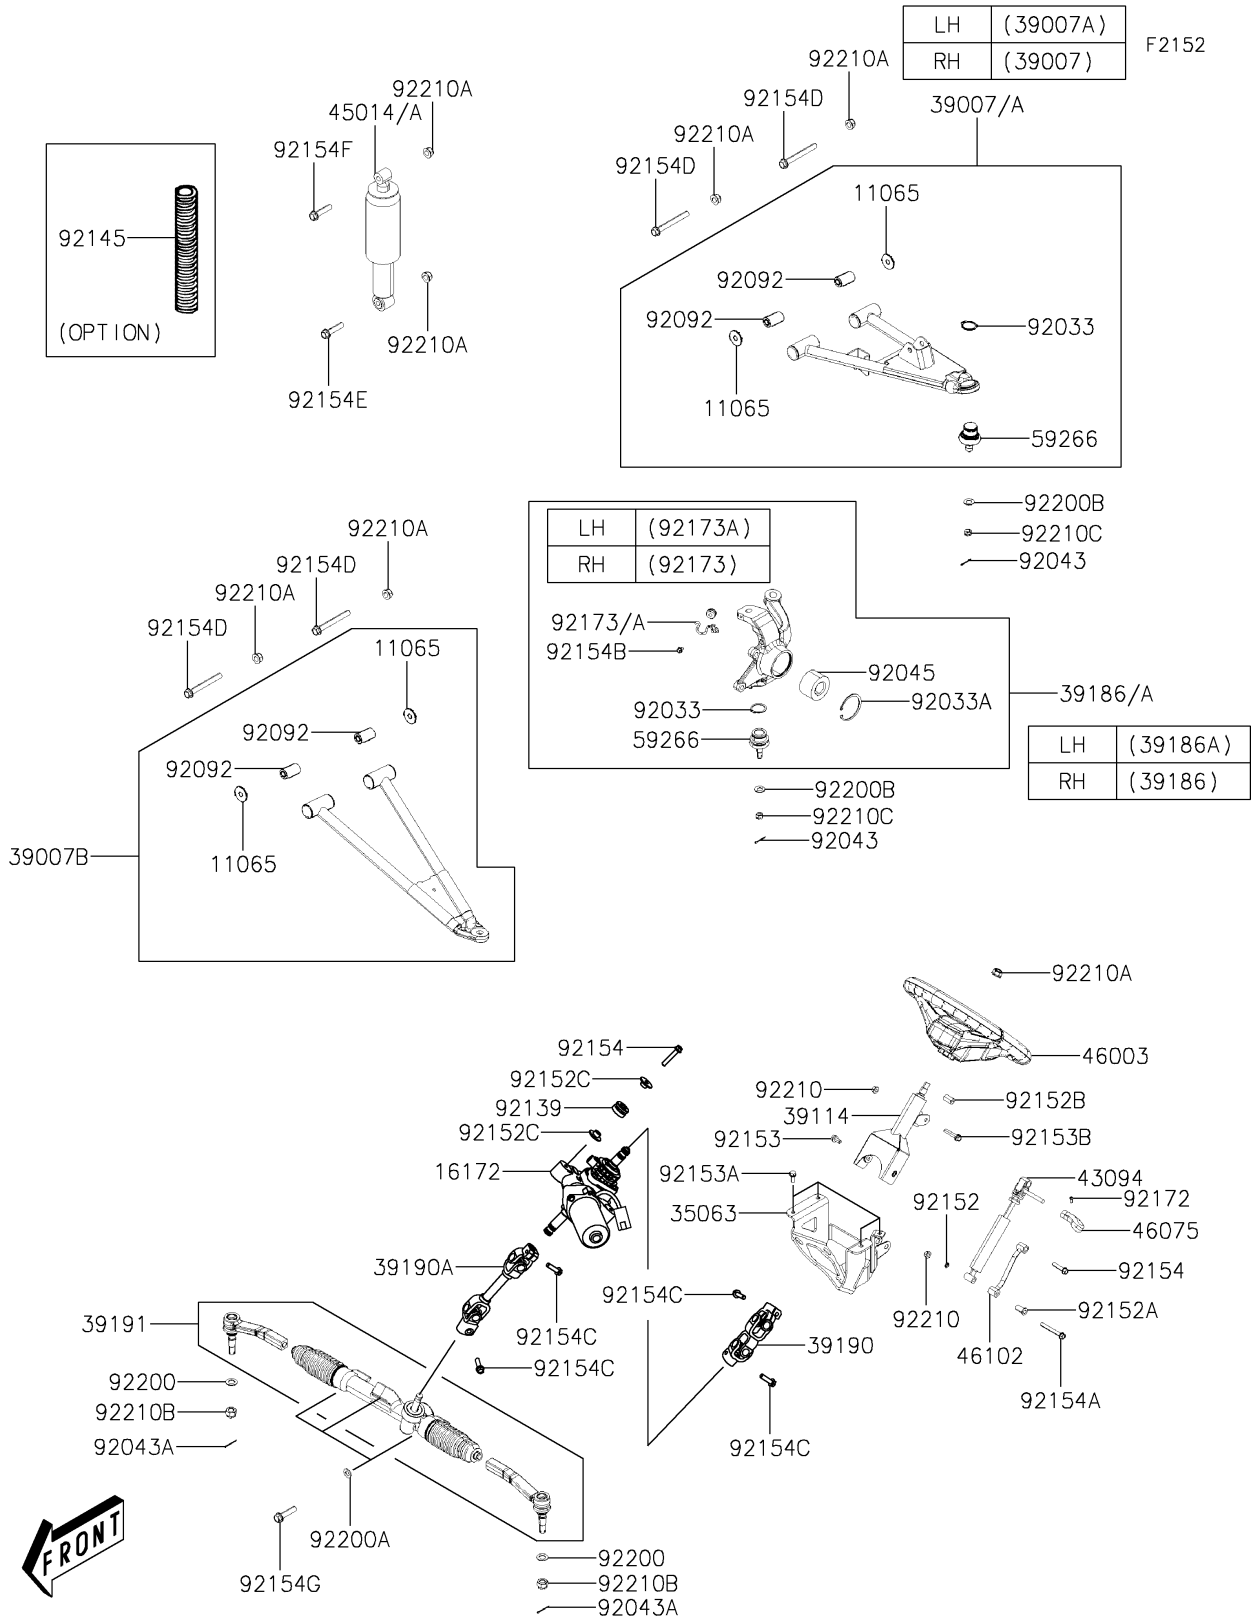

## 2019 MULE PRO-MX™ CAMO (EPS) PARTS DIAGRAM

Front Suspension

## 2019 MULE PRO-MX™ CAMO (EPS) PARTS LIST

Front Suspension

ITEM NAME	PART NUMBER	QUANTITY
CAP,ARM (Ref # 11065)	11065-Y039	1
ACTUATOR,EPS (Ref # 16172)	16172-0557	1
STAY,EPS (Ref # 35063)	35063-Y043	1
ARM-SUSP,FR,UPP,RH (Ref # 39007)	39007-Y011	1
ARM-SUSP,FR,UPP,LH (Ref # 39007A)	39007-Y012	1
ARM-SUSP,FR,LWR (Ref # 39007B)	39007-Y013	1
SHAFT-COMP-STRG (Ref # 39114)	39114-Y003	1
KNUCKLE,ASSY,FR,RH (Ref # 39186)	39186-Y005	1
KNUCKLE,ASSY,FR,LH (Ref # 39186A)	39186-Y007	1
SHAFT-ASSY-STEERING,EPS,UPP (Ref # 39190)	39190-Y002	1
SHAFT-ASSY-STEERING,EPS,LWR (Ref # 39190A)	39190-Y003	1
GEAR-ASSY-STEERING (Ref # 39191)	39191-Y001	1
ADJUSTER,HANDLE (Ref # 43094)	43094-Y001	1
SHOCKABSORBER,FR (Ref # 45014)	45014-Y008	1
SHOCKABSORBER,FR (Ref # 45014A)	45014-Y010	1
HANDLE (Ref # 46003)	46003-Y004	1
GRIP,ADJUSTER (Ref # 46075)	46075-Y009	1
ROD,STEERING BRACKET (Ref # 46102)	46102-Y002	1
JOINT-BALL (Ref # 59266)	59266-Y005	1
RING-SNAP,32MM (Ref # 92033)	92033-Y036	1
RING-SNAP,60MM (Ref # 92033A)	92033-Y037	1
PIN,3X25 (Ref # 92043)	92043-Y009	1
PIN,3X25 (Ref # 92043A)	92043-Y011	1
BEARING-BALL,30X60X37 (Ref # 92045)	92045-0905	1
BUSHING-RUBBER (Ref # 92092)	92092-Y005	1
BUSHING (Ref # 92139)	92139-Y015	1
SPRING,SHOCK,FR (Ref # 92145)	92145-Y071	1
COLLAR (Ref # 92152)	92152-Y067	1
COLLAR (Ref # 92152A)	92152-Y068	1