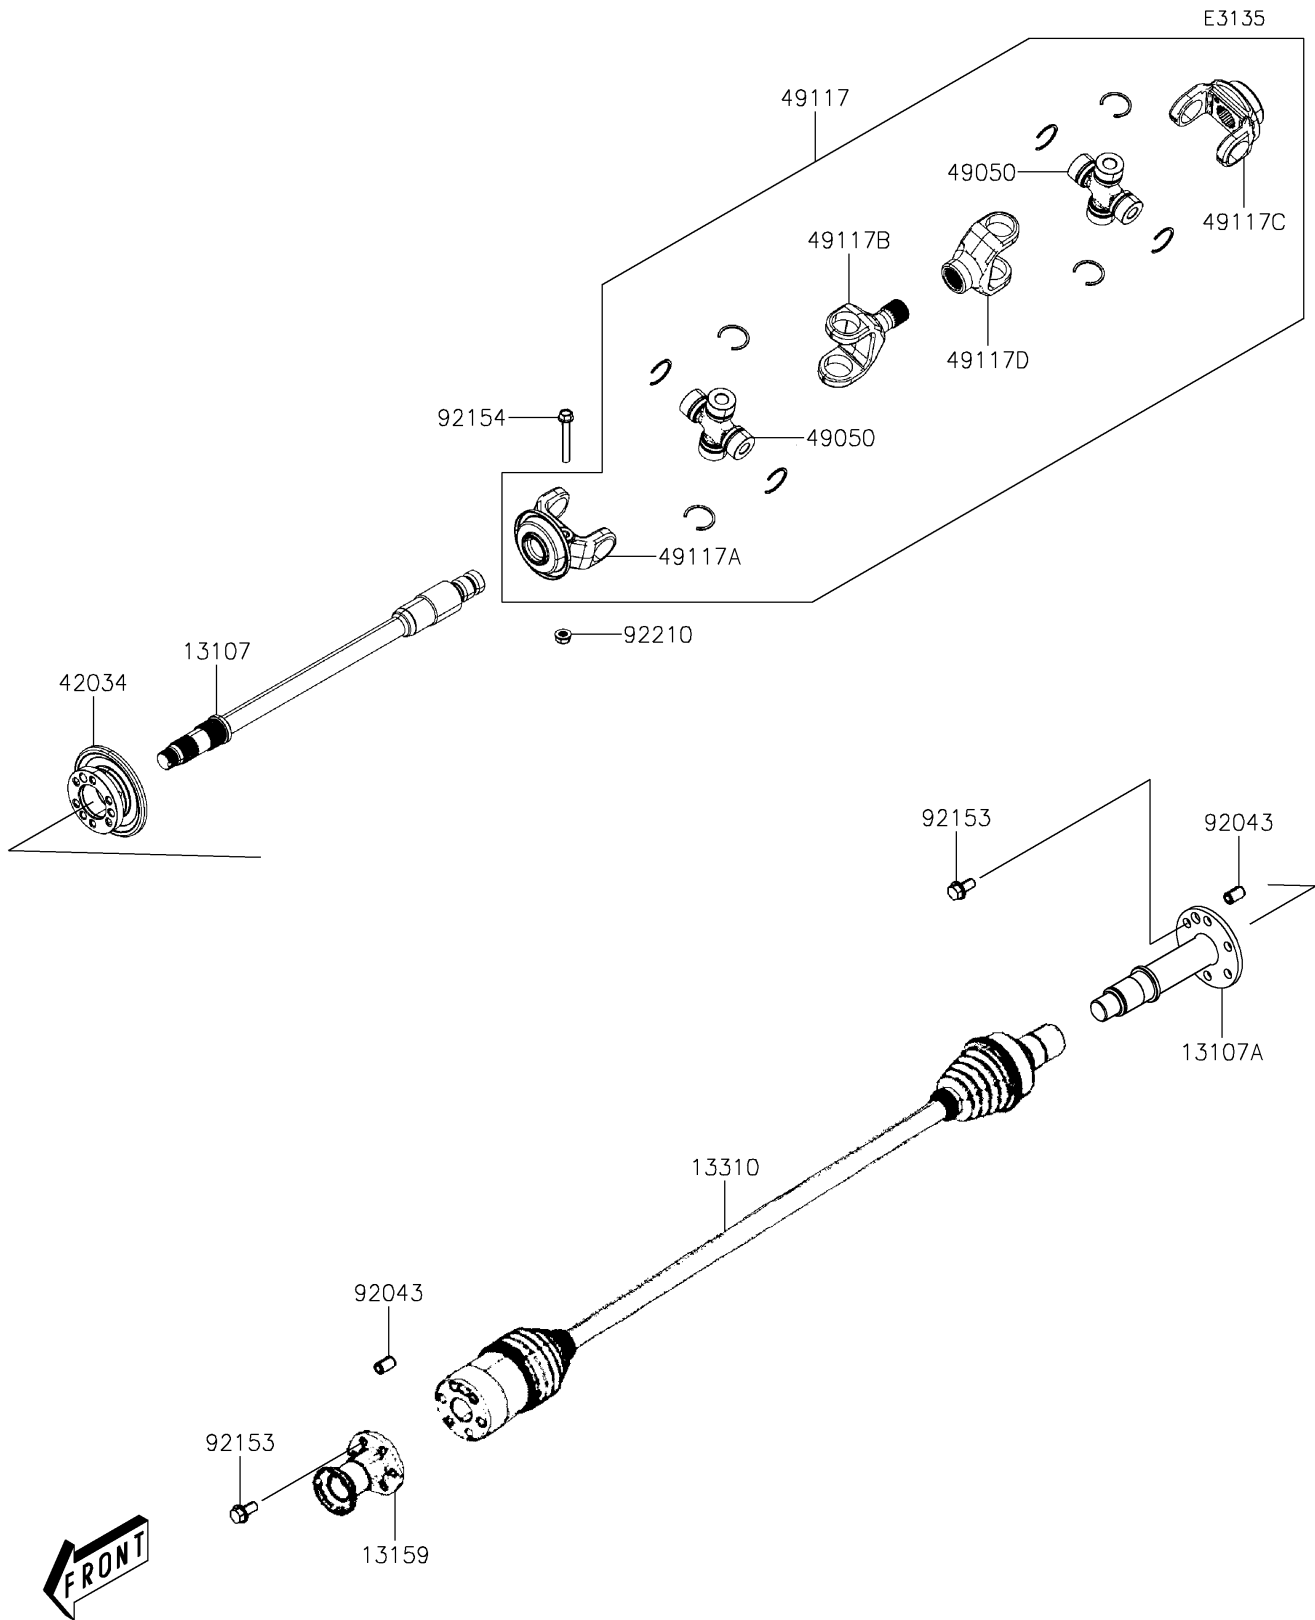

2019 MULE PRO-MX™ CAMO (EPS) PARTS DIAGRAM

Drive Shaft-Propeller

2019 MULE PRO-MX™ CAMO (EPS) PARTS LIST

Drive Shaft-Propeller

ITEM NAME	PART NUMBER	QUANTITY
SHAFT,FINAL (Ref # 13107)	13107-Y027	1
SHAFT (Ref # 13107A)	13107-Y030	1
CONNECTOR,FR PROPELLER SHAFT (Ref # 13159)	13159-Y002	1
SHAFT-ASSY,PROPELLER (Ref # 13310)	13310-Y003	1
COUPLING (Ref # 42034)	42034-Y003	1
SPIDER (Ref # 49050)	49050-Y001	1
YOKE,DRIVE FRONT ASSY (Ref # 49117)	49117-Y001	1
YOKE (Ref # 49117A)	49117-Y002	1
YOKE (Ref # 49117B)	49117-Y003	1
YOKE (Ref # 49117C)	49117-Y004	1
YOKE (Ref # 49117D)	49117-Y005	1
PIN,10X16 (Ref # 92043)	92043-Y046	1
BOLT,FLANGE,8X16 (Ref # 92153)	92153-Y032	1
BOLT,SPECIAL,8X52 (Ref # 92154)	92154-Y168	1
NUT,8MM (Ref # 92210)	92210-Y076	1