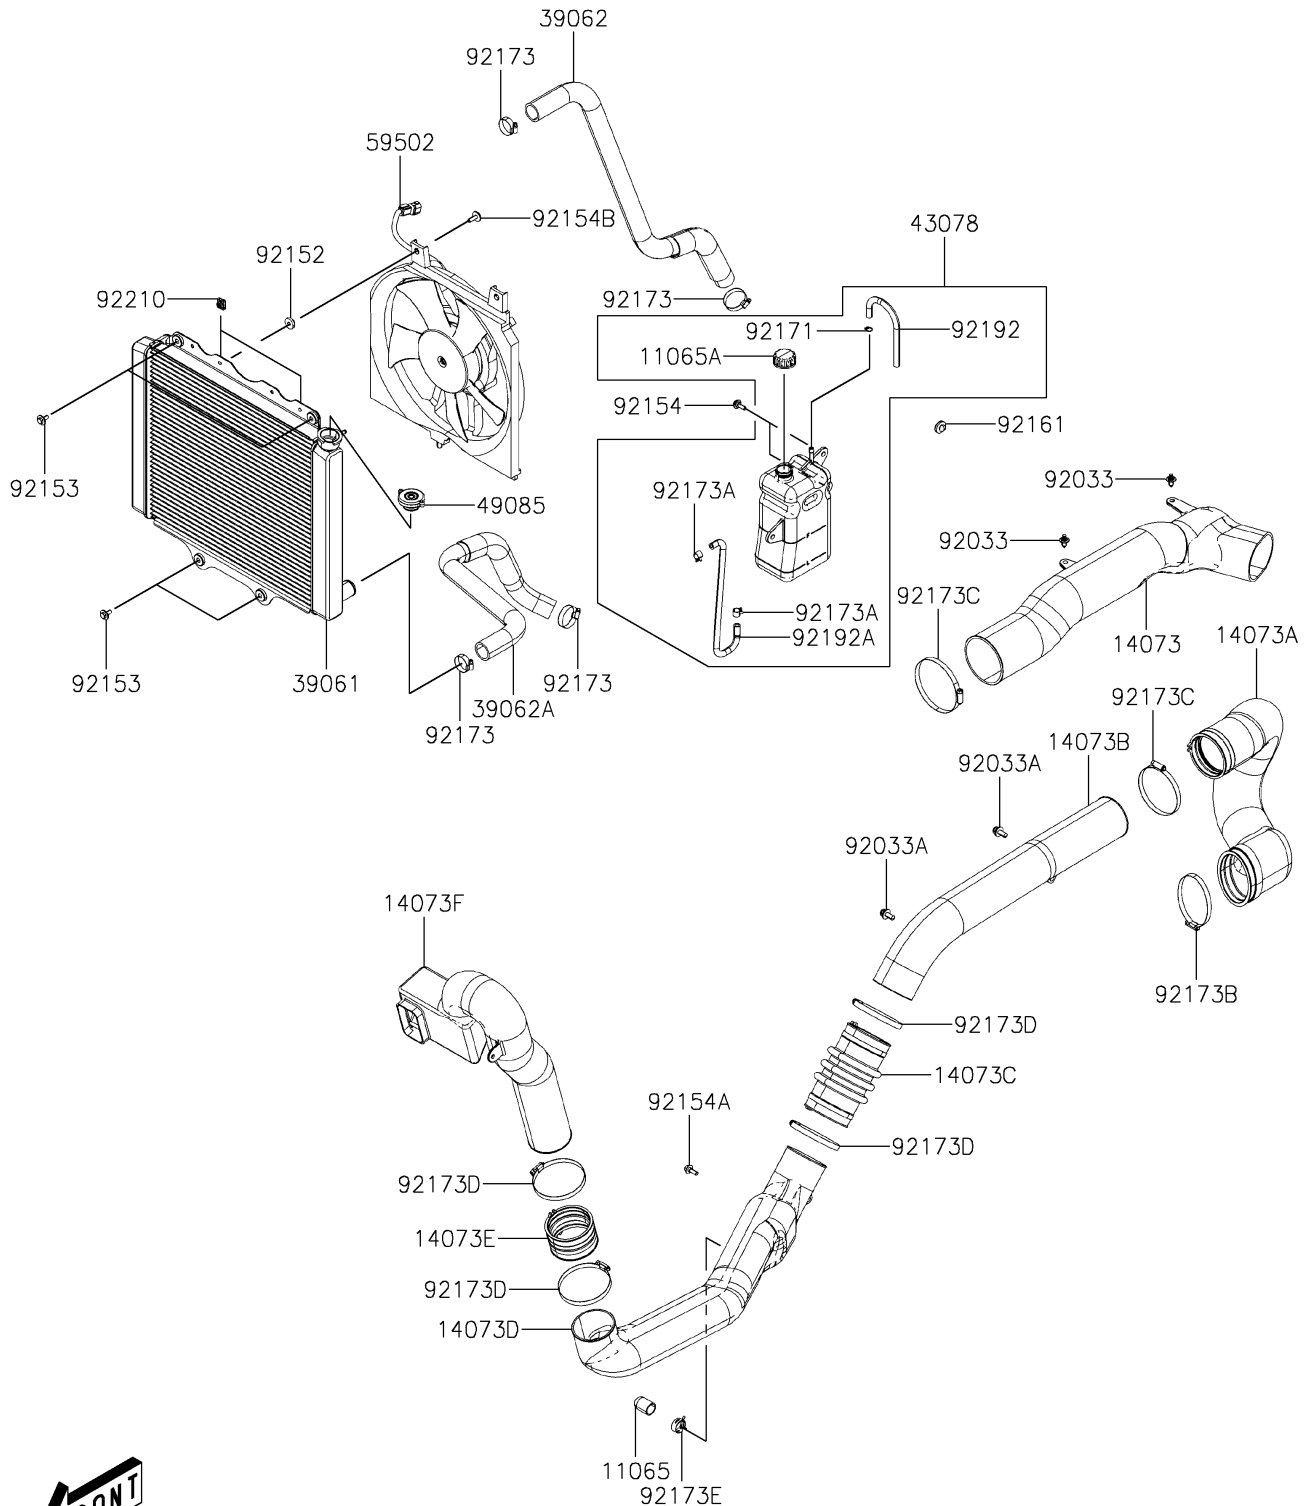

2019 MULE PRO-MX™ CAMO (EPS) PARTS DIAGRAM

Cooling

E3035

2019 MULE PRO-MX™ CAMO (EPS) PARTS LIST

Cooling

ITEM NAME	PART NUMBER	QUANTITY
CAP,DRAIN (Ref # 11065)	11065-Y036	1
CAP,RESERVE TANK (Ref # 11065A)	11065-Y037	1
DUCT (Ref # 14073)	14073-Y011	1
DUCT,INTAKE (Ref # 14073A)	14073-Y012	1
DUCT,INTAKE (Ref # 14073B)	14073-Y013	1
DUCT,INTAKE (Ref # 14073C)	14073-Y014	1
DUCT,INTAKE (Ref # 14073D)	14073-Y015	1
DUCT,INTAKE (Ref # 14073E)	14073-Y016	1
DUCT,INTAKE (Ref # 14073F)	14073-Y017	1
RADIATOR-ASSY (Ref # 39061)	39061-Y004	1
HOSE-COOLING (Ref # 39062)	39062-Y016	1
HOSE-COOLING (Ref # 39062A)	39062-Y017	1
RESERVOIR (Ref # 43078)	43078-Y004	1
CAP-ASSY-PRESSURE (Ref # 49085)	49085-Y005	1
FAN-ASSY (Ref # 59502)	59502-Y003	1
RING-SNAP (Ref # 92033)	92033-Y033	1
RING-SNAP (Ref # 92033A)	92033-Y035	1
COLLAR (Ref # 92152)	92152-Y072	1
BOLT,6X20 (Ref # 92153)	92153-Y019	1
BOLT,6X18 (Ref # 92154)	92154-Y177	1
BOLT,FLANGE,6MM (Ref # 92154A)	92154-Y180	1
BOLT,6X22 (Ref # 92154B)	92154-Y191	1
DAMPER (Ref # 92161)	92161-Y048	1
CLAMP (Ref # 92171)	92171-Y011	1
CLAMP,28.6MM (Ref # 92173)	92173-1205	1
CLAMP,10.5 (Ref # 92173A)	92173-Y023	1
CLAMP (Ref # 92173B)	92173-Y062	1
CLAMP (Ref # 92173C)	92173-Y064	1
CLAMP (Ref # 92173D)	92173-Y066	1

2019 MULE PRO-MX™ CAMO (EPS) PARTS LIST

Cooling

ITEM NAME	PART NUMBER	QUANTITY
CLAMP (Ref # 92173E)	92173-Y082	1
TUBE,DRAIN (Ref # 92192)	92192-Y069	1
TUBE (Ref # 92192A)	92192-Y070	1
NUT,6MM (Ref # 92210)	92210-Y089	1