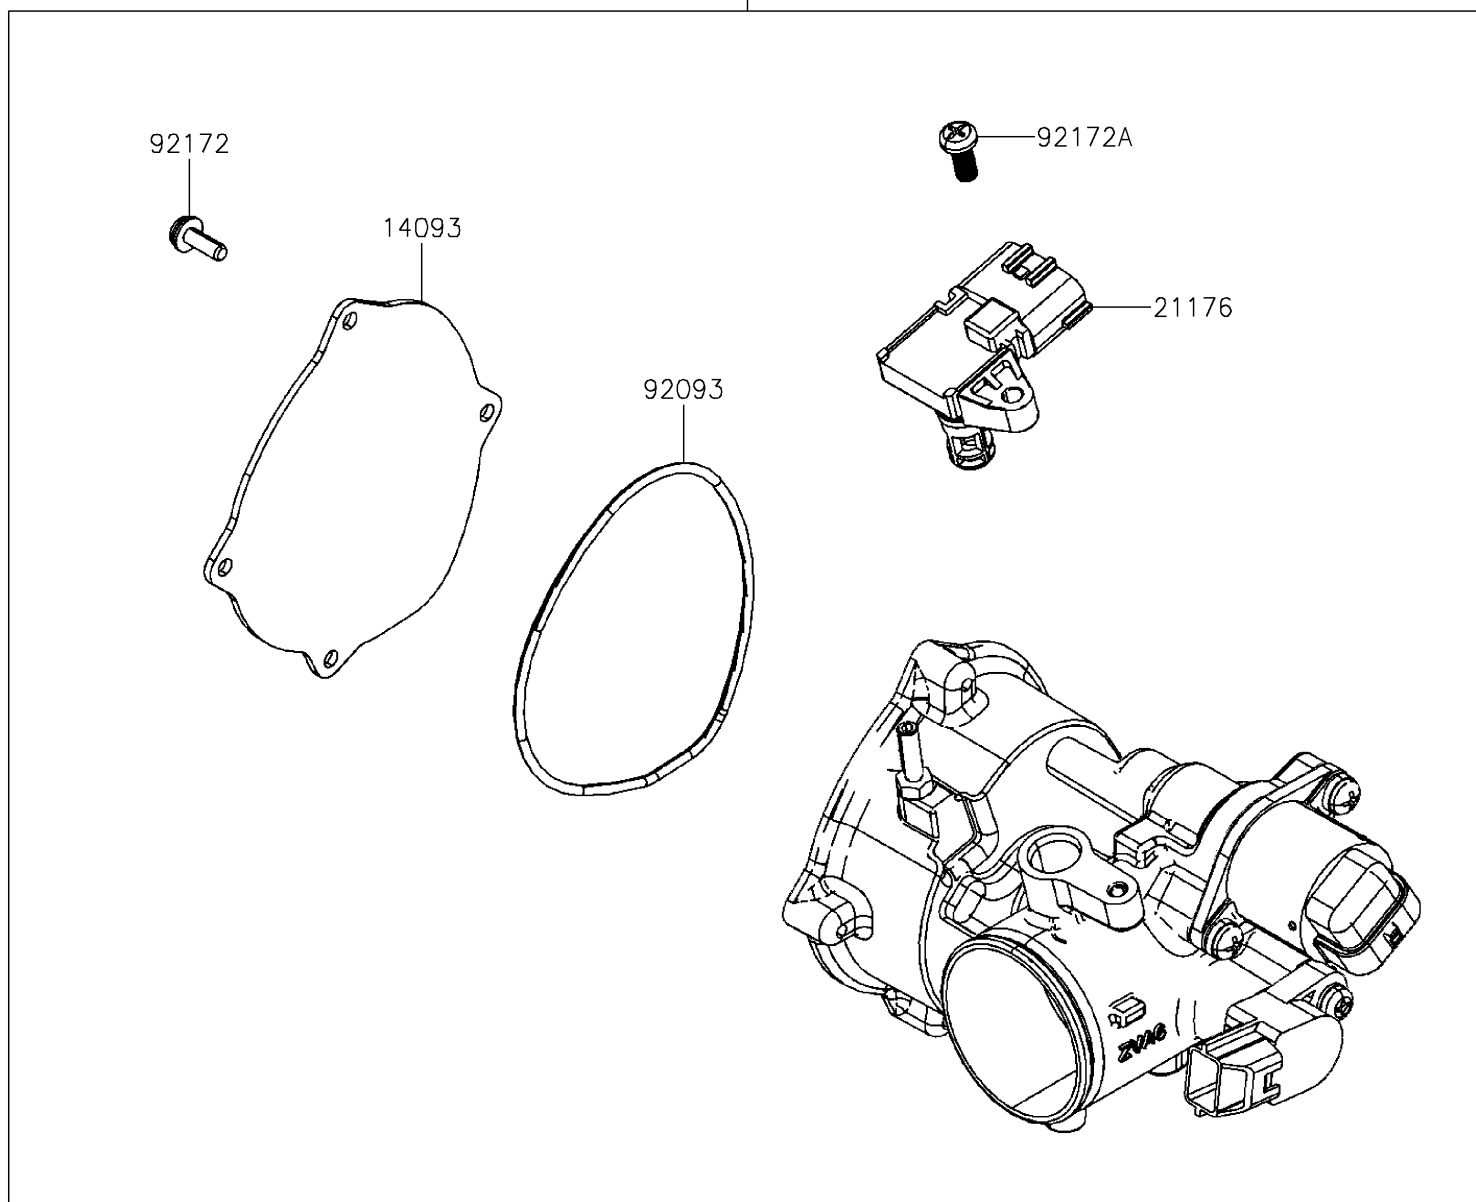

2019 MULE PRO-MX™ CAMO (EPS) PARTS DIAGRAM

Throttle

E1510

16163

2019 MULE PRO-MX™ CAMO (EPS) PARTS LIST

Throttle

ITEM NAME	PART NUMBER	QUANTITY
COVER,WIRE STAY (Ref # 14093)	14093-Y047	1
THROTTLE-ASSY (Ref # 16163)	16163-Y005	1
SENSOR,PRESSURE (Ref # 21176)	21176-Y012	1
SEAL,WIRE STAY COVER (Ref # 92093)	92093-Y047	1
SCREW,TAPPING,4X12 (Ref # 92172)	92172-Y085	1
SCREW,PAN,4X12 (Ref # 92172A)	92172-Y086	1