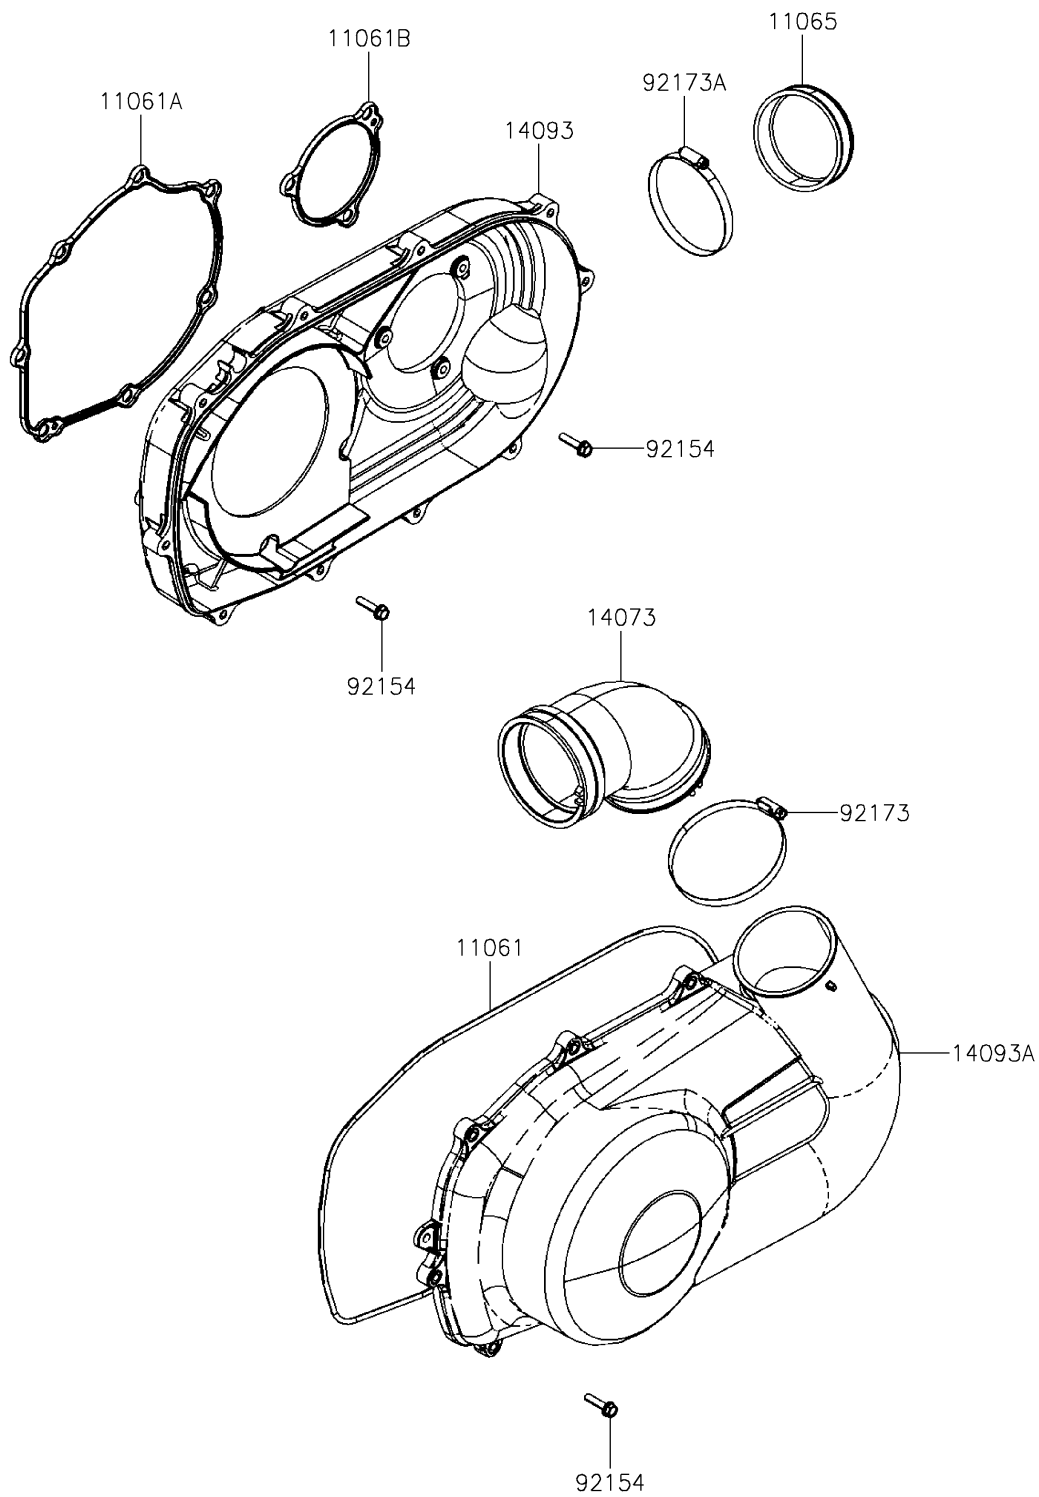

2019 MULE PRO-MX™ CAMO (EPS) PARTS DIAGRAM

Converter Cover

E1393

2019 MULE PRO-MX™ CAMO (EPS) PARTS LIST

Converter Cover

ITEM NAME	PART NUMBER	QUANTITY
GASKET,CRANK CASE COVER,RH (Ref # 11061)	11061-Y056	1
GASKET,CVT CASE,RR (Ref # 11061A)	11061-Y057	1
GASKET,CVT CASE,FR (Ref # 11061B)	11061-Y058	1
CAP,CVT CASE (Ref # 11065)	11065-Y034	1
DUCT,CRANK CASE COVER (Ref # 14073)	14073-Y010	1
COVER,RH (Ref # 14093)	14093-Y001	1
COVER,CRANK CASE,RH (Ref # 14093A)	14093-Y003	1
BOLT,FLANGE,6X25 (Ref # 92154)	92154-Y130	1
CLAMP (Ref # 92173)	92173-Y064	1
CLAMP (Ref # 92173A)	92173-Y066	1