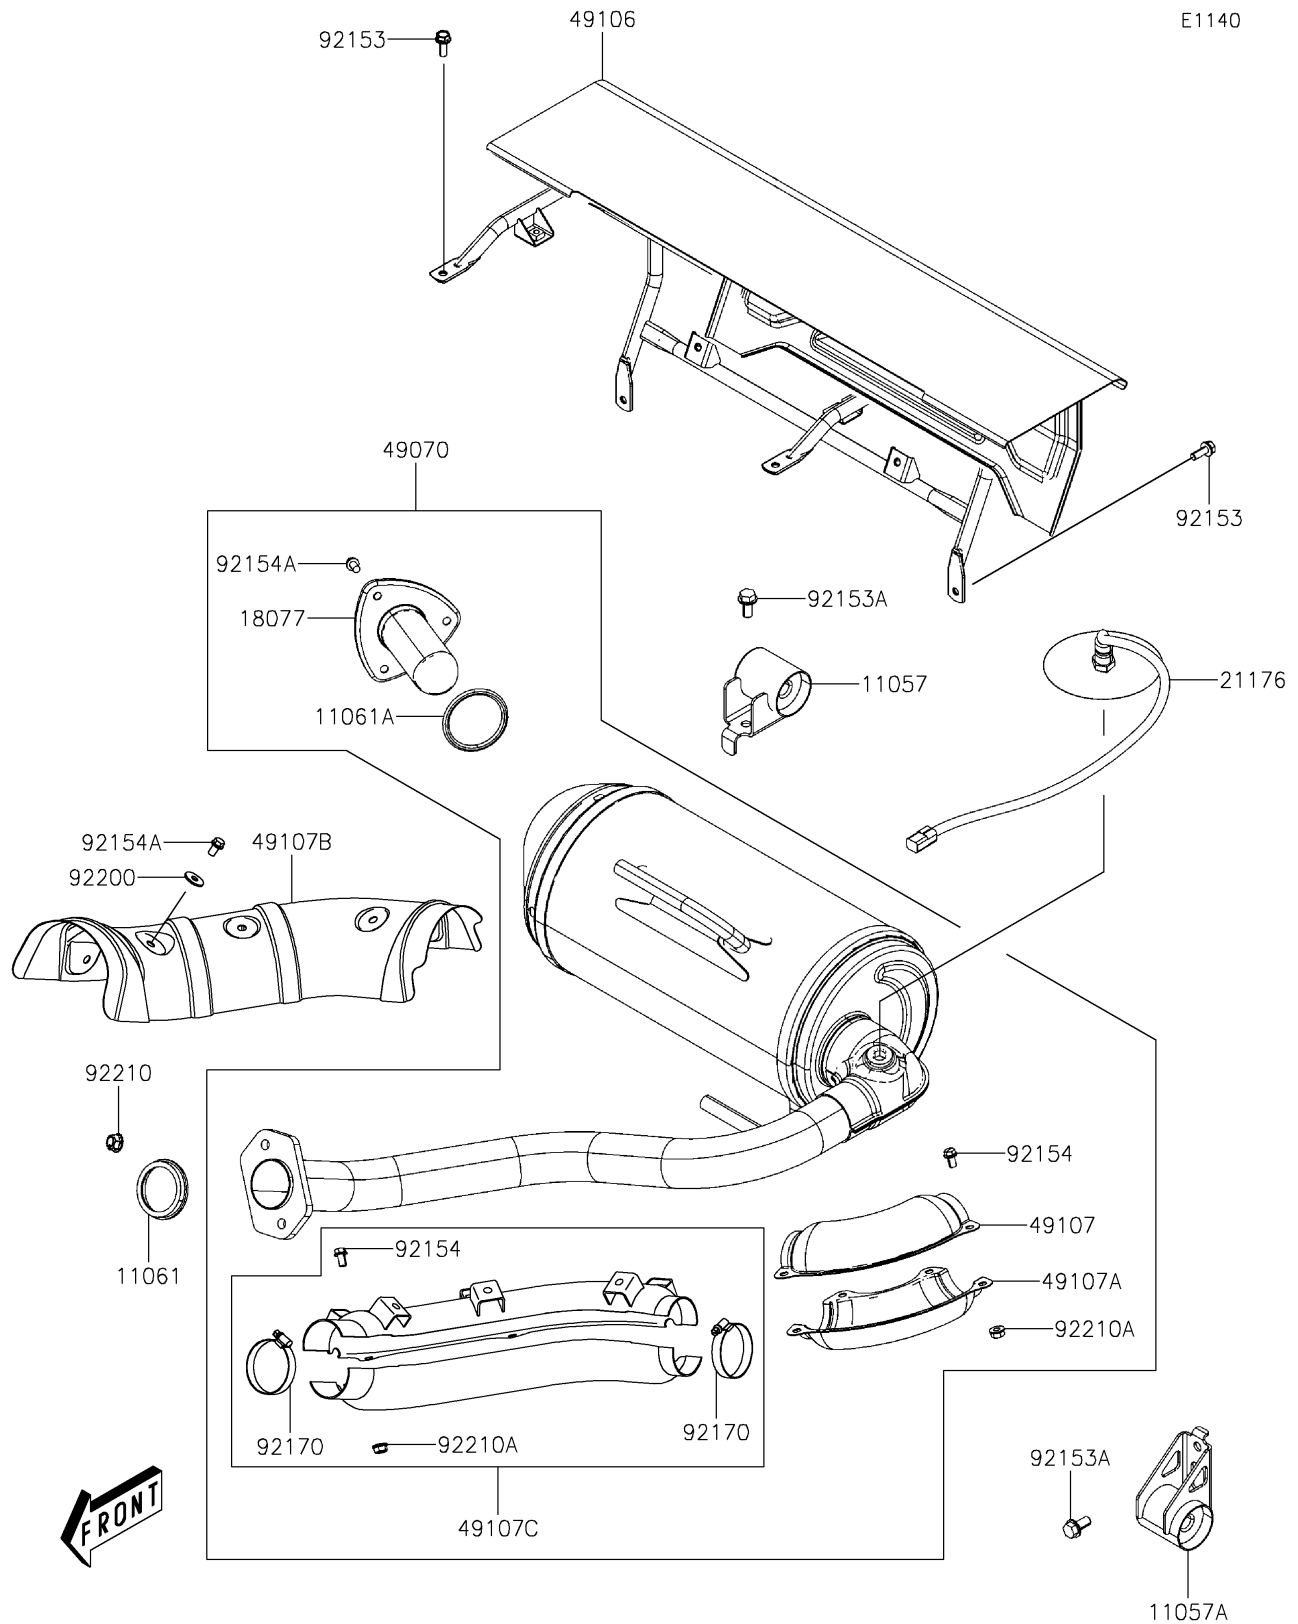

## 2019 MULE PRO-MX™ CAMO (EPS) PARTS DIAGRAM

Muffler(s)

## 2019 MULE PRO-MX™ CAMO (EPS) PARTS LIST

Muffler(s)

ITEM NAME	PART NUMBER	QUANTITY
BRACKET (Ref # 11057)	11057-Y001	1
BRACKET (Ref # 11057A)	11057-Y002	1
GASKET,EXHAUST PIPE (Ref # 11061)	11061-Y065	1
GASKET,SPARK ARRESTER (Ref # 11061A)	11061-Y066	1
ARRESTER-SPARK (Ref # 18077)	18077-Y003	1
SENSOR,OXYGEN (Ref # 21176)	21176-0888	1
MUFFLER-COMP (Ref # 49070)	49070-Y001	1
COVER-MUFFLER (Ref # 49106)	49106-Y005	1
COVER-EXHAUST PIPE,RR,UPP (Ref # 49107)	49107-Y005	1
COVER-EXHAUST PIPE,RR,LWR (Ref # 49107A)	49107-Y006	1
COVER-EXHAUST PIPE,UPP (Ref # 49107B)	49107-Y009	1
COVER-EXHAUST PIPE,FR,UPP&LWR (Ref # 49107C)	49107-Y010	1
BOLT,FLANGE,6X16 (Ref # 92153)	92153-Y025	1
BOLT,FLANGE,8X16 (Ref # 92153A)	92153-Y032	1
BOLT,FLANGE,6X10 (Ref # 92154)	92154-Y166	1
BOLT,FLANGE,6X12 (Ref # 92154A)	92154-Y225	1
CLAMP (Ref # 92170)	92170-1674	1
WASHER,6.5X17.7X1.5 (Ref # 92200)	92200-Y104	1
NUT,8MM (Ref # 92210)	92210-Y076	1
NUT,FLANGE,6MM (Ref # 92210A)	92210-Y098	1