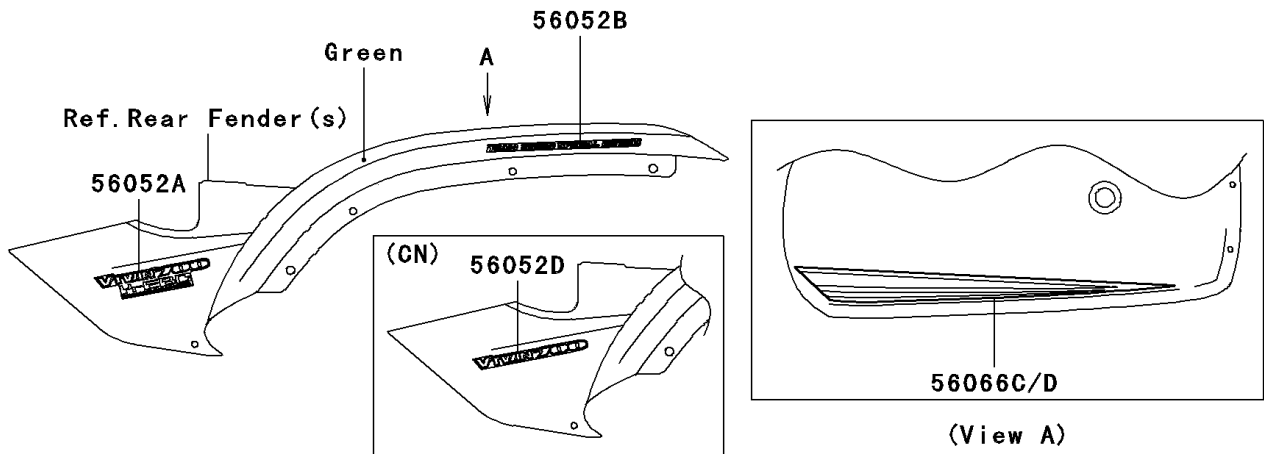

2005 Prairie® 700 4x4 Team Green™ Special Edition PARTS DIAGRAM

Decals(Green)

F2861

2005 Prairie® 700 4x4 Team Green™ Special Edition PARTS LIST

Decals(Green)

ITEM NAME	PART NUMBER	QUANTITY
MARK,FUEL TANK COVER,KAWASAKI (Ref # 56052)	56052-0455	1
MARK,RR FENDER (Ref # 56052B)	56052-0457	1
MARK,FUEL TANK COVER (Ref # 56052C)	56052-0476	1
MARK,FR FENDER,KAWASAKI (Ref # 56052E)	56052-1201	1
PATTERN,FRONT GUARD (Ref # 56066)	56066-1653	1
PATTERN,RR FENDER,LH (Ref # 56066C)	56066-1741	1
PATTERN,RR FENDER,RH (Ref # 56066D)	56066-1742	1
SCREW,TAPPING,4X12 (Ref # 92009)	92009-1444	1
MARK,RR FENDER,V TWIN 700 (Ref # 56052A)	56052-0456	1
MARK,RR FENDER,V TWIN 700 (Ref # 56052D)	56052-0551	1
PATTERN,FUEL TANK COVER,LH (Ref # 56066A)	56066-1739	1
PATTERN,FUEL TANK COVER,RH (Ref # 56066B)	56066-1740	1
PATTERN,FUEL TANK COVER,LH (Ref # 56066E)	56066-1743	1
PATTERN,FUEL TANK COVER,RH (Ref # 56066F)	56066-1744	1