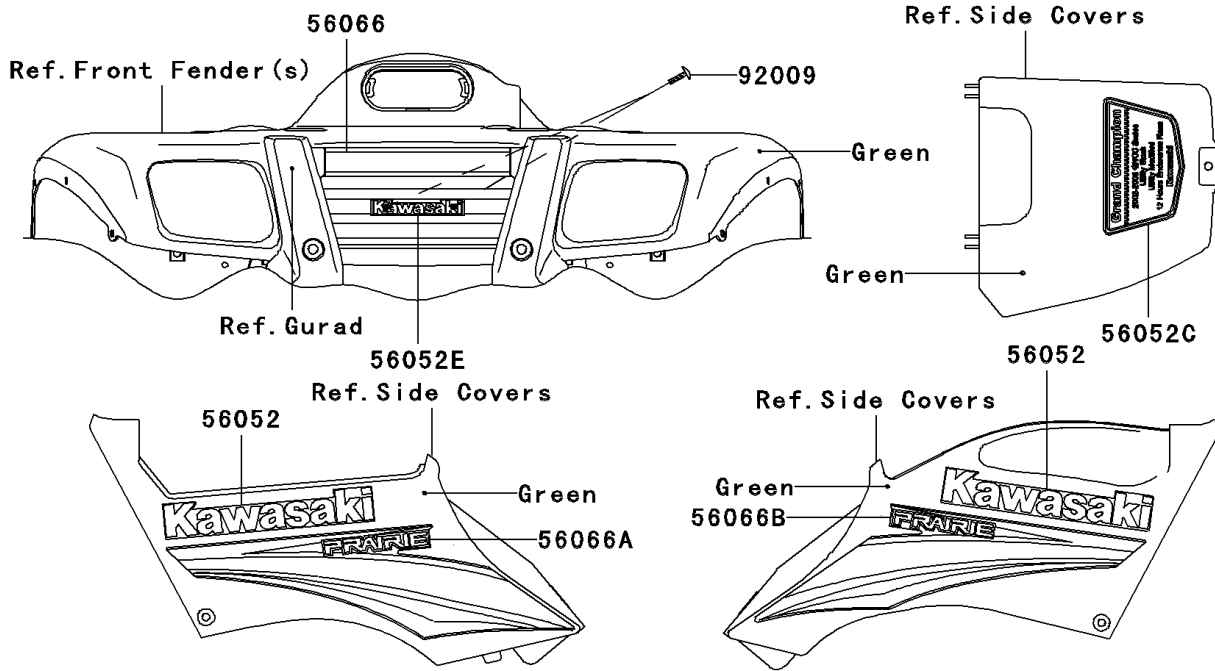

2005 Prairie® 700 4x4 Team Green™ Special Edition PARTS DIAGRAM

Decals(Green)

F2861

2005 Prairie® 700 4x4 Team Green™ Special Edition PARTS LIST

Decals(Green)

ITEM NAME	PART NUMBER	QUANTITY
MARK,FUEL TANK COVER,KAWASAKI (Ref # 56052)	56052-0455	1
MARK,RR FENDER (Ref # 56052B)	56052-0457	1
MARK,FUEL TANK COVER (Ref # 56052C)	56052-0476	1
MARK,FR FENDER,KAWASAKI (Ref # 56052E)	56052-1201	1
PATTERN,FRONT GUARD (Ref # 56066)	56066-1653	1
PATTERN,RR FENDER,LH (Ref # 56066C)	56066-1741	1
PATTERN,RR FENDER,RH (Ref # 56066D)	56066-1742	1
SCREW,TAPPING,4X12 (Ref # 92009)	92009-1444	1
MARK,RR FENDER,V TWIN 700 (Ref # 56052A)	56052-0456	1
MARK,RR FENDER,V TWIN 700 (Ref # 56052D)	56052-0551	1
PATTERN,FUEL TANK COVER,LH (Ref # 56066A)	56066-1739	1
PATTERN,FUEL TANK COVER,RH (Ref # 56066B)	56066-1740	1
PATTERN,FUEL TANK COVER,LH (Ref # 56066E)	56066-1743	1
PATTERN,FUEL TANK COVER,RH (Ref # 56066F)	56066-1744	1