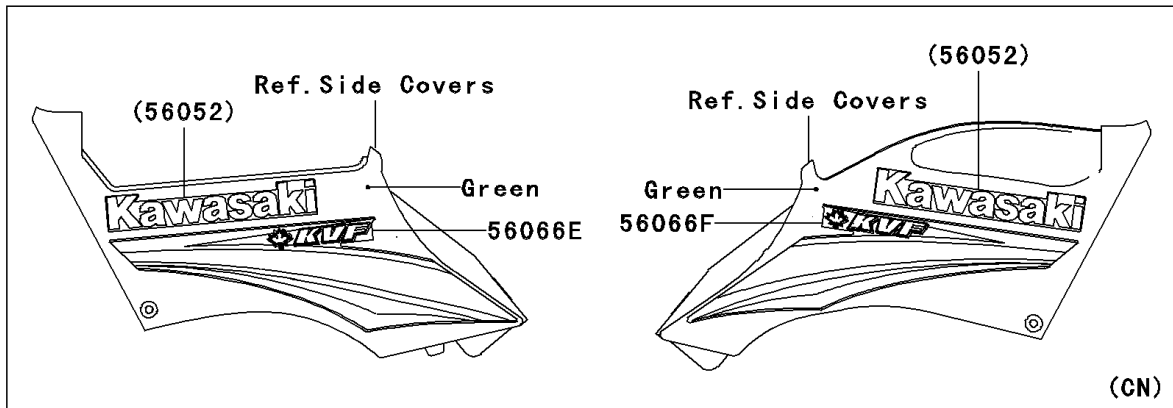

2005 Prairie® 700 4x4 Team Green™ Special Edition PARTS DIAGRAM

Decals(Green)

F2861

2005 Prairie® 700 4x4 Team Green™ Special Edition PARTS LIST

Decals(Green)

ITEM NAME	PART NUMBER	QUANTITY
MARK,FUEL TANK COVER,KAWASAKI (Ref # 56052)	56052-0455	1
MARK,RR FENDER (Ref # 56052B)	56052-0457	1
MARK,FUEL TANK COVER (Ref # 56052C)	56052-0476	1
MARK,FR FENDER,KAWASAKI (Ref # 56052E)	56052-1201	1
PATTERN,FRONT GUARD (Ref # 56066)	56066-1653	1
PATTERN,RR FENDER,LH (Ref # 56066C)	56066-1741	1
PATTERN,RR FENDER,RH (Ref # 56066D)	56066-1742	1
SCREW,TAPPING,4X12 (Ref # 92009)	92009-1444	1
MARK,RR FENDER,V TWIN 700 (Ref # 56052A)	56052-0456	1
MARK,RR FENDER,V TWIN 700 (Ref # 56052D)	56052-0551	1
PATTERN,FUEL TANK COVER,LH (Ref # 56066A)	56066-1739	1
PATTERN,FUEL TANK COVER,RH (Ref # 56066B)	56066-1740	1
PATTERN,FUEL TANK COVER,LH (Ref # 56066E)	56066-1743	1
PATTERN,FUEL TANK COVER,RH (Ref # 56066F)	56066-1744	1