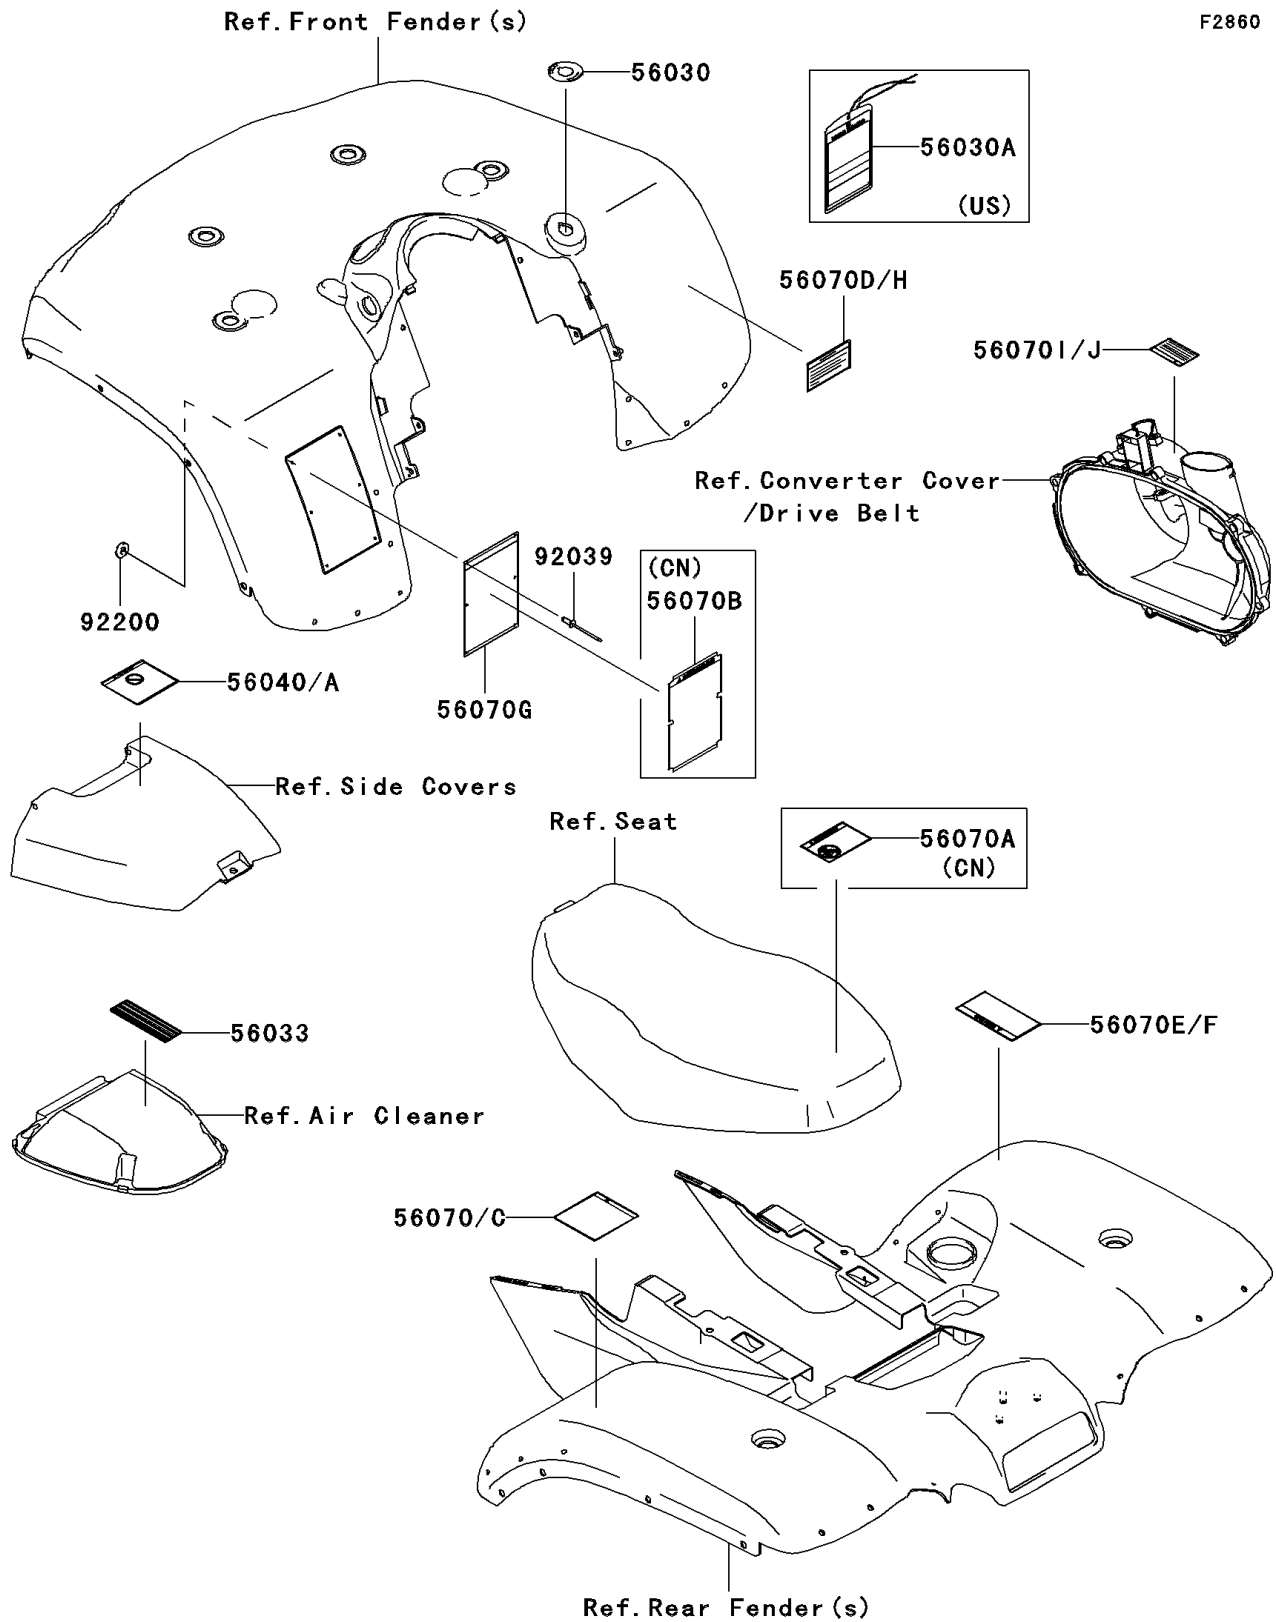

2005 Prairie® 700 4x4 Team Green™ Special Edition PARTS DIAGRAM

Labels

2005 Prairie® 700 4x4 Team Green™ Special Edition PARTS LIST

Labels

ITEM NAME	PART NUMBER	QUANTITY
LABEL,IGNITION SWITCH (Ref # 56030)	56030-0014	1
LABEL-MANUAL,MANUAL (Ref # 56033)	56033-1263	1
LABEL-WARNING,UNDER 16 (Ref # 56040)	56040-1276	1
LABEL-WARNING,TIRE&MAX LOAD (Ref # 56070)	56070-0014	1
LABEL-WARNING,DRIVE BELT (Ref # 56070E)	56070-0038	1
LABEL-WARNING,SERIOUS INJURY (Ref # 56070G)	56070-1151	1
LABEL-WARNING,SHIFT LEVER (Ref # 56070H)	56070-1170	1
LABEL-WARNING,CVT COVER (Ref # 56070I)	56070-1269	1
RIVET,3.2X8 (Ref # 92039)	92039-3763	1
WASHER,3.5X8X1 (Ref # 92200)	92200-1251	1
LABEL,HANGTAG (Ref # 56030A)	56030-0047	1
LABEL-WARNING,AGE (Ref # 56040A)	56040-1325	1
LABEL-WARNING,NO PASSENGER (Ref # 56070A)	56070-0018	1
LABEL-WARNING,GENERAL (Ref # 56070B)	56070-0019	1
LABEL-WARNING,TIRE&MAX LOAD (Ref # 56070C)	56070-0025	1
LABEL-WARNING,SHIFT LEVER(FRENCH) (Ref # 56070D)	56070-0037	1
LABEL-WARNING,DRIVE BELT(FRENCH) (Ref # 56070F)	56070-0039	1
LABEL-WARNING,CVT COVER(FRENCH) (Ref # 56070J)	56070-1271	1