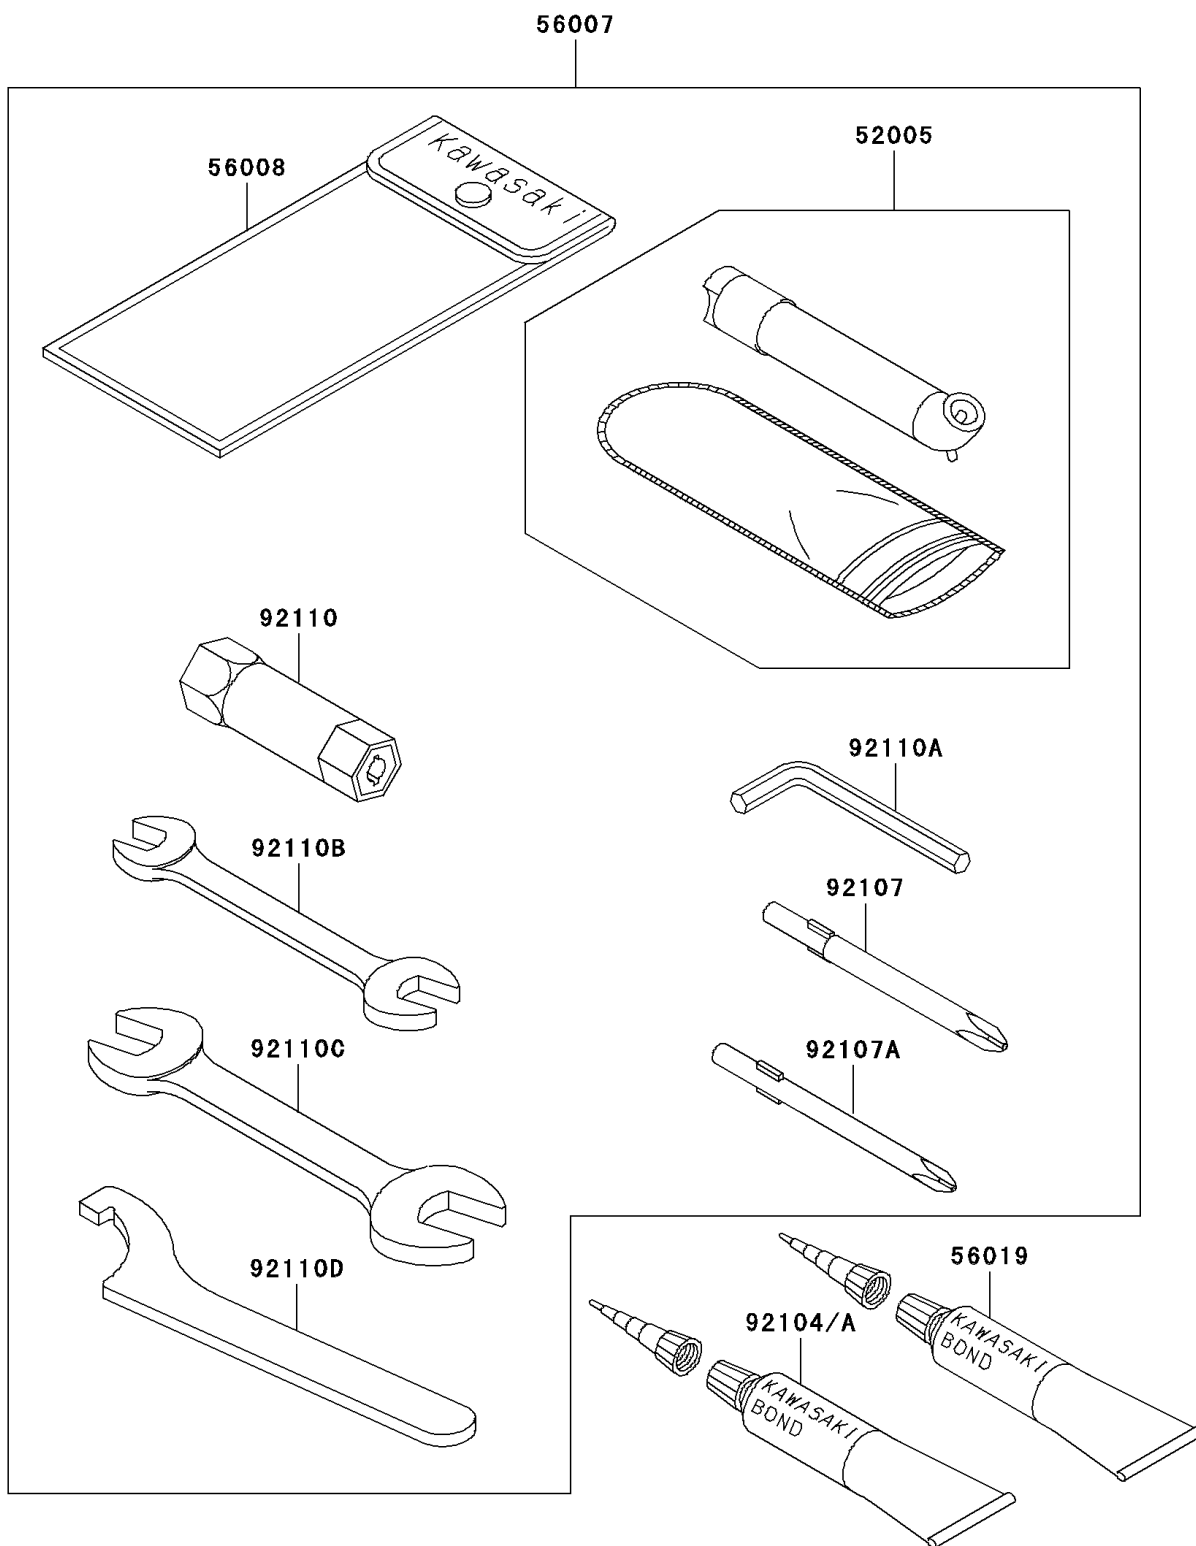

2005 Prairie® 700 4x4 Team Green™ Special Edition PARTS DIAGRAM

Owner's Tools

F2810

2005 Prairie® 700 4x4 Team Green™ Special Edition PARTS LIST

Owner's Tools

ITEM NAME	PART NUMBER	QUANTITY
GAUGE,AIR (Ref # 52005)	52005-1082	1
TOOL-KIT (Ref # 56007)	56007-1494	1
BAG,TOOL (Ref # 56008)	56008-1007	1
THREE BOND TB1211,HT/RS,WHITE (Ref # 56019)	56019-120	1
GASKET-LIQUID,TB1216,GRAY (Ref # 92104)	92104-1063	1
GASKET-LIQUID,TB1215 (Ref # 92104A)	92104-1065	1
TOOL-DRIVER,#3PHILLIPS (Ref # 92107)	92107-005	1
TOOL-DRIVER,#2PHILLIPS (Ref # 92107A)	92107-1053	1
TOOL-WRENCH,BOX,16MM (Ref # 92110)	92110-1116	1
TOOL-WRENCH,ALLEN,3MM (Ref # 92110A)	92110-1140	1
TOOL-WRENCH,OPEN END,10X12 (Ref # 92110B)	92110-1152	1
TOOL-WRENCH,OPEN END,14X17 (Ref # 92110C)	92110-1153	1
TOOL-WRENCH,HOOK (Ref # 92110D)	92110-1173	1