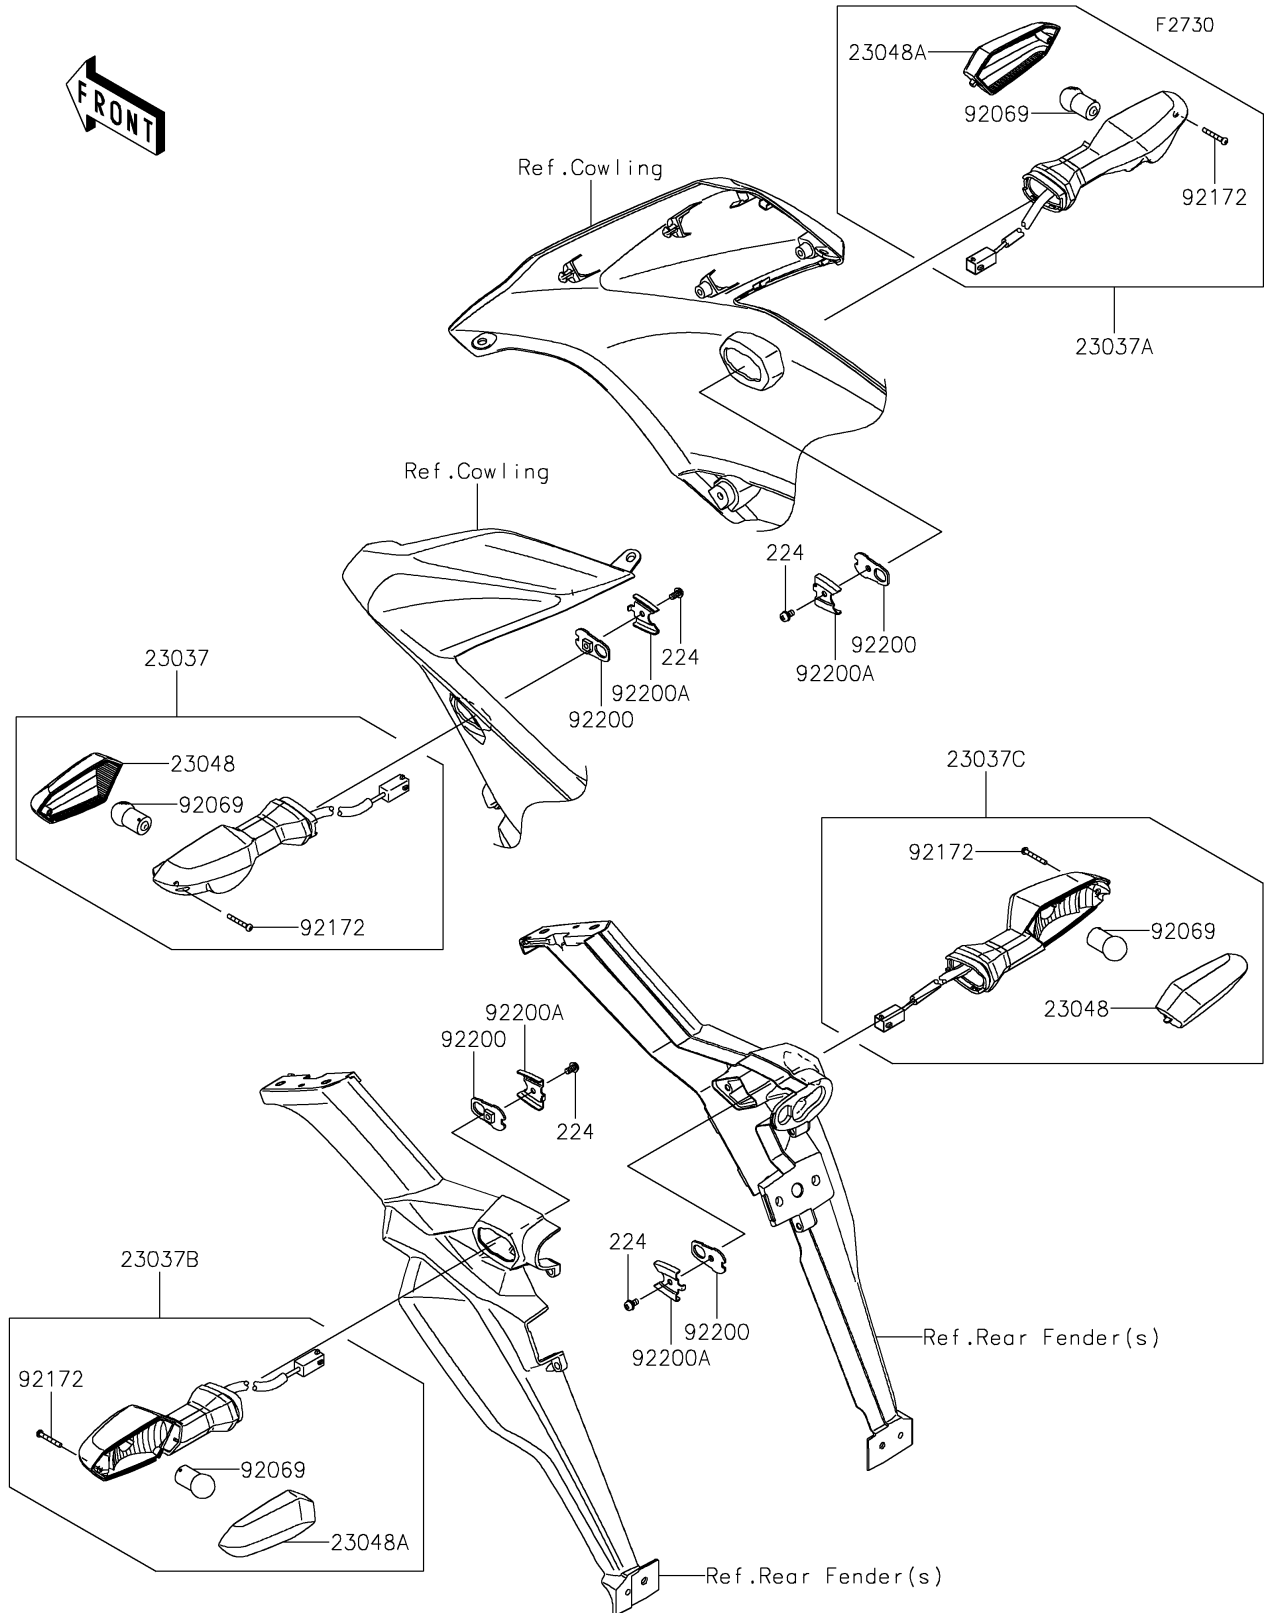

2019 PARTS DIAGRAM

Turn Signals

2019 PARTS LIST

Turn Signals

ITEM NAME	PART NUMBER	QUANTITY
SCREW-PAN-WP-CROS,4X8 (Ref # 224)	224AB0408	1
LAMP-ASSY-SIGNAL,FR,LH (Ref # 23037)	23037-0295	1
LAMP-ASSY-SIGNAL,FR,RH (Ref # 23037A)	23037-0296	1
LAMP-ASSY-SIGNAL,RR,LH (Ref # 23037B)	23037-0302	1
LAMP-ASSY-SIGNAL,RR,RH (Ref # 23037C)	23037-0303	1
LENS-SIGNAL LAMP (Ref # 23048)	23048-0025	1
LENS-SIGNAL LAMP (Ref # 23048A)	23048-0026	1
BULB,12V 10W (Ref # 92069)	92069-0076	1
SCREW,2.9X22 (Ref # 92172)	92172-0395	1
WASHER,NUT 4MM (Ref # 92200)	92200-0854	1
WASHER (Ref # 92200A)	92200-0855	1