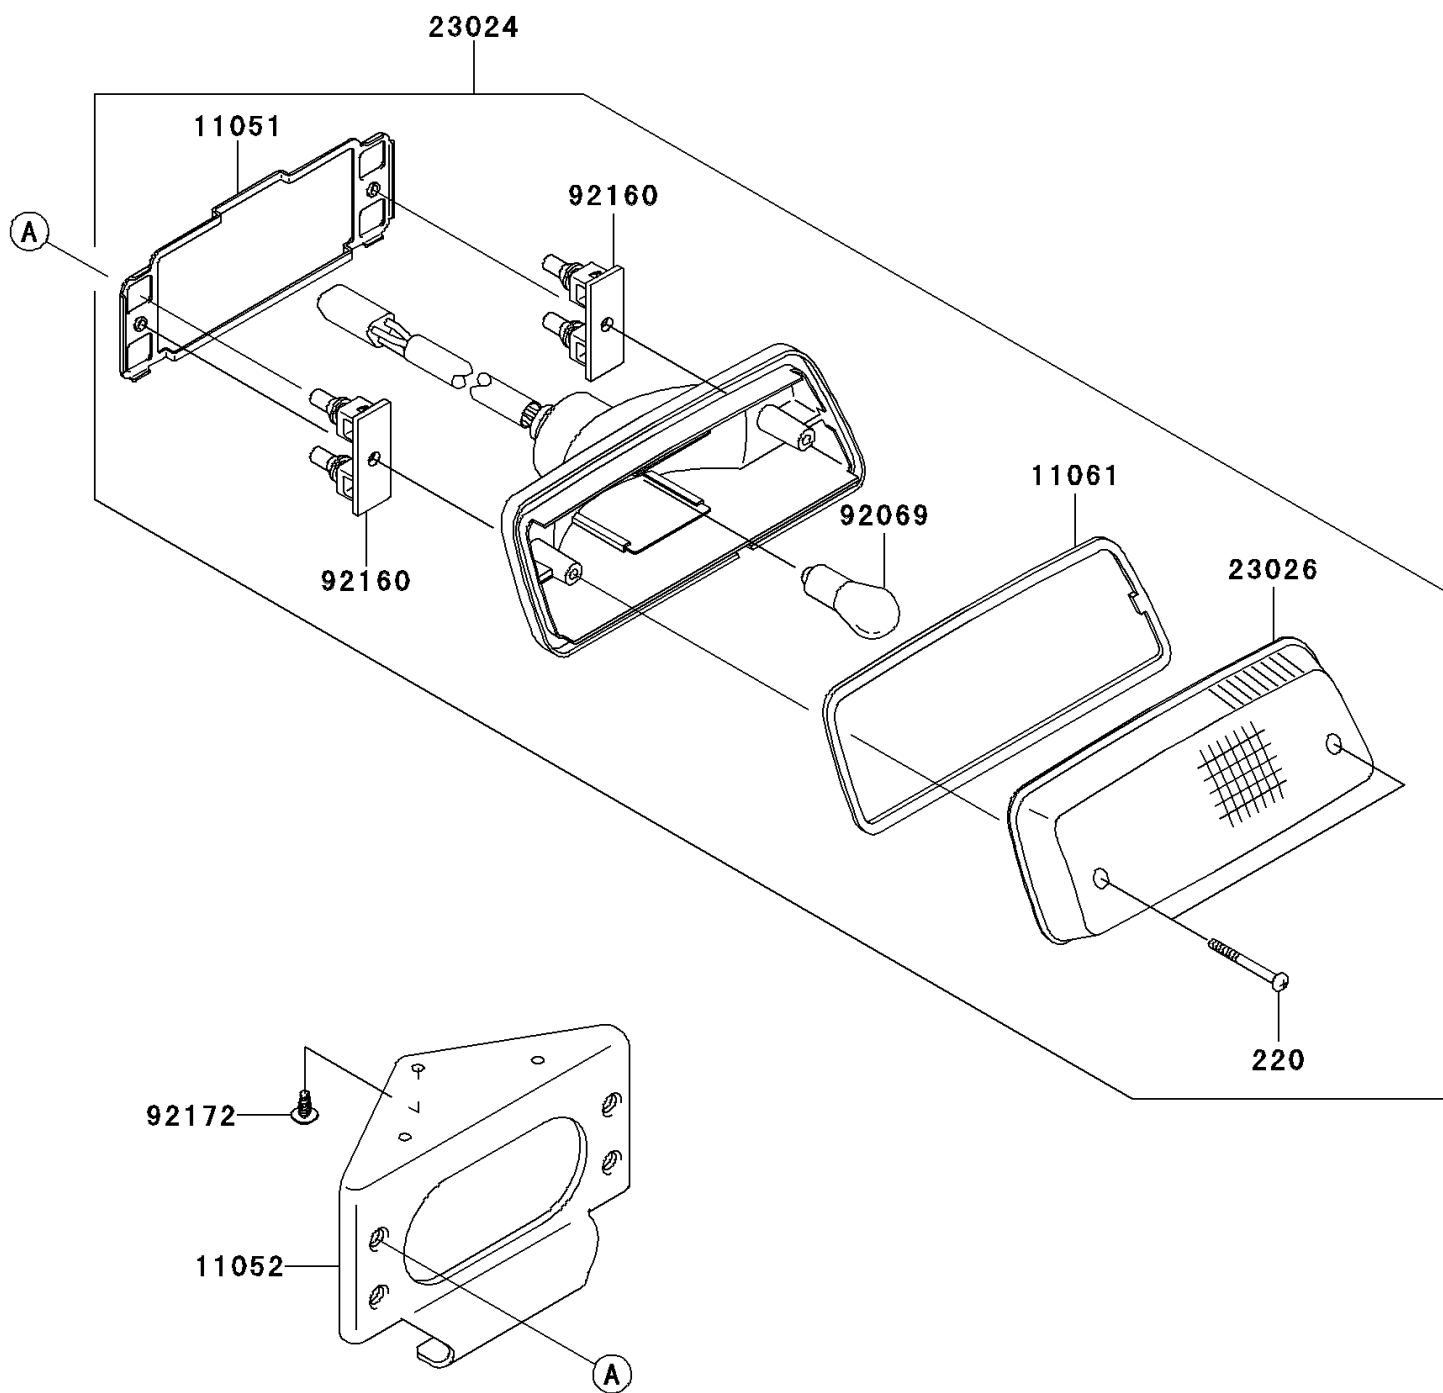

## 2005 Prairie® 700 4x4 Team Green™ Special Edition PARTS DIAGRAM

Taillight(s)

F2720

## 2005 Prairie® 700 4x4 Team Green™ Special Edition PARTS LIST

Taillight(s)

ITEM NAME	PART NUMBER	QUANTITY
SCREW-PAN-CROS,4X40 (Ref # 220)	220B0440	1
BRACKET,TAIL LAMP (Ref # 11051)	11051-1870	1
BRACKET,TAIL LAMP (Ref # 11052)	11052-1360	1
GASKET,TAIL LAMP LENS (Ref # 11061)	11061-0055	1
LAMP-ASSY-TAIL (Ref # 23024)	23024-1130	1
LENS,TAIL LAMP (Ref # 23026)	23026-1230	1
BULB,12V 21/5W (Ref # 92069)	92069-063	1
DAMPER,TAIL LAMP (Ref # 92160)	92160-1053	1
SCREW,TAPPING,5X10 (Ref # 92172)	92172-1061	1