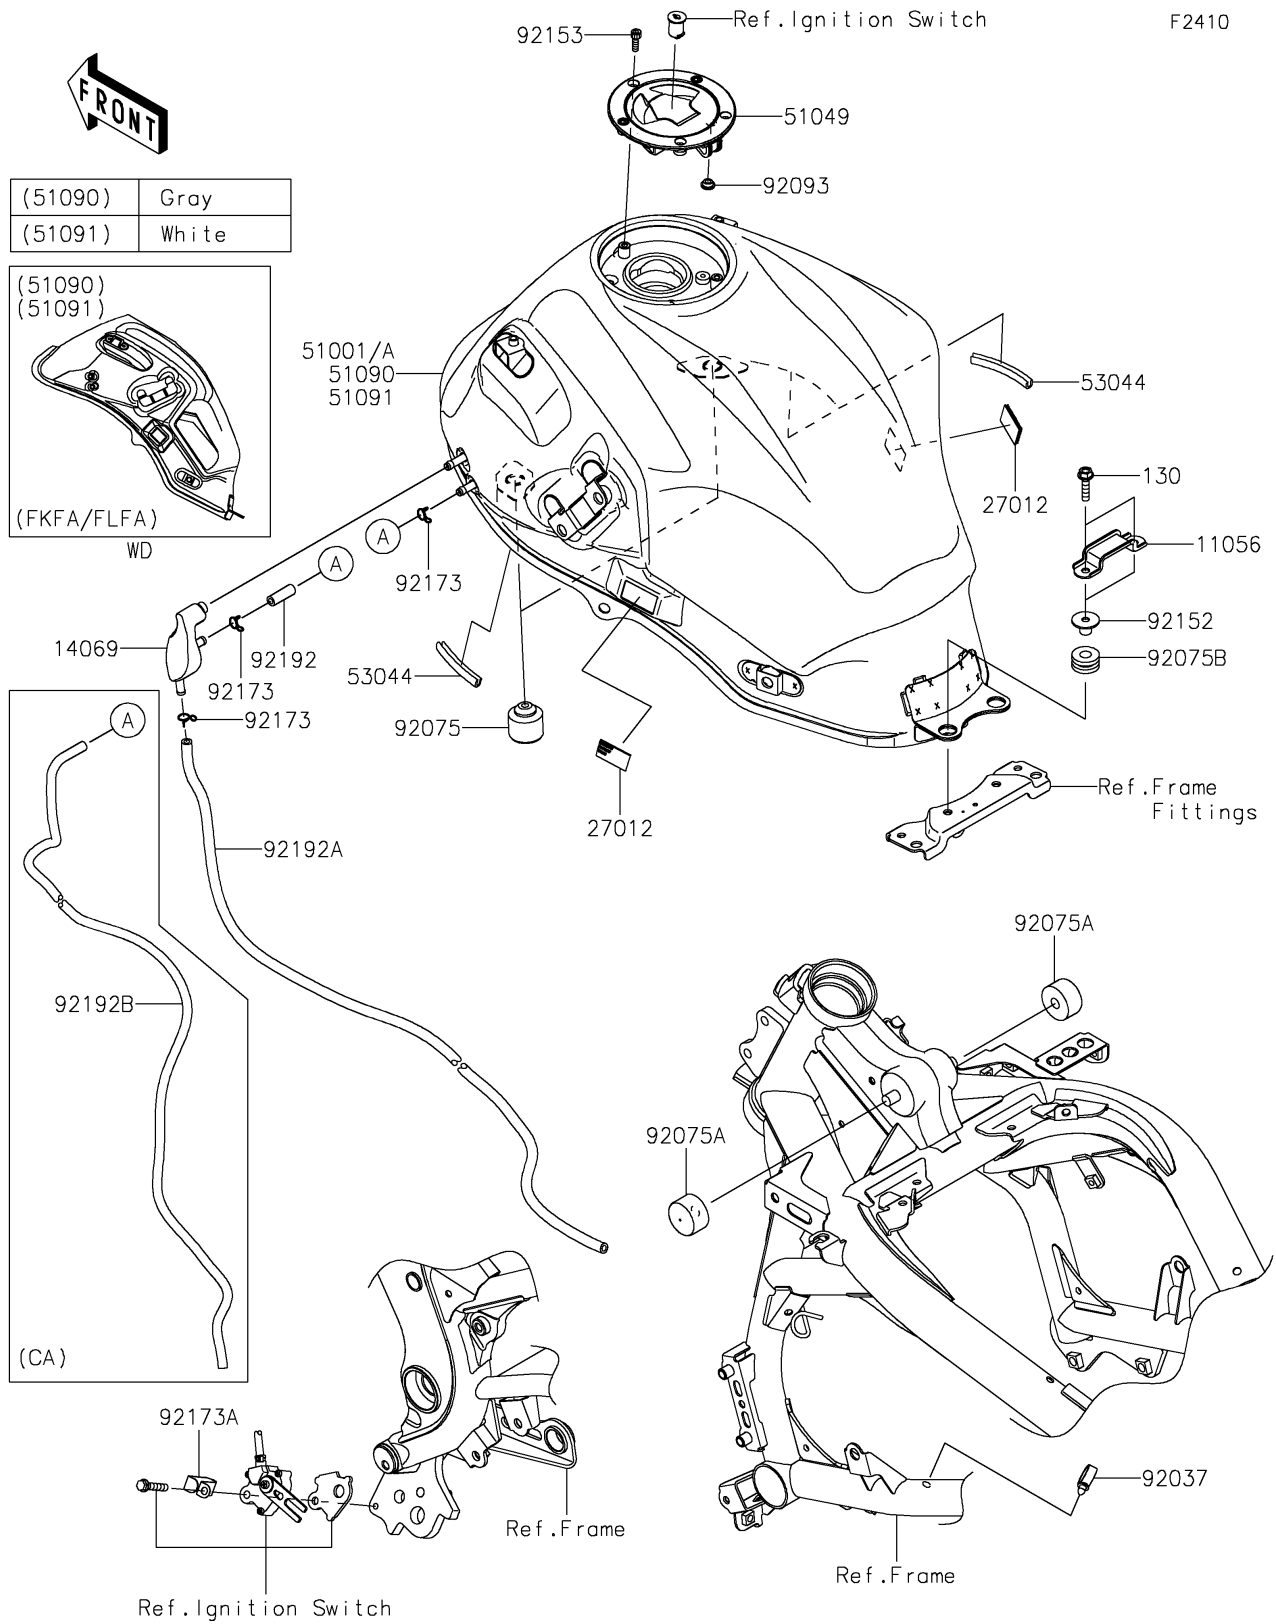

2019 PARTS DIAGRAM

Fuel Tank

2019 PARTS LIST

Fuel Tank

ITEM NAME	PART NUMBER	QUANTITY
BRACKET,SEAT (Ref # 11056)	11056-0361	1
BOLT-FLANGED,6X25 (Ref # 130)	130BA0625	1
BREATHER (Ref # 14069)	14069-0011	1
HOOK,DUAL LOCK FASTENER,20X30 (Ref # 27012)	27012-0784	1
TANK-COMP-FUEL,C.L.GREEN (Ref # 51001)	51001-0812-51P	1
TANK-COMP-FUEL,M.S.BLACK (Ref # 51001A)	51001-0812-660	1
CAP-TANK,FUEL (Ref # 51049)	51049-0714	1
TRIM,L=60 (Ref # 53044)	53044-1249	1
CLAMP,HOSE (Ref # 92037)	92037-1827	1
DAMPER (Ref # 92075)	92075-1002	1
DAMPER,FUEL TANK (Ref # 92075A)	92075-125	1
DAMPER,10X24X12 (Ref # 92075B)	92075-1690	1
SEAL,FUEL TANK CAP (Ref # 92093)	92093-1030	1
COLLAR,6.5X10X13.1 (Ref # 92152)	92152-0910	1
BOLT,SOCKET,5X16 (Ref # 92153)	92153-1616	1
CLAMP (Ref # 92173)	92173-0049	1
CLAMP (Ref # 92173A)	92173-0833	1
TUBE,5X9X26 (Ref # 92192)	92192-0910	1
TUBE,5X9X900 (Ref # 92192A)	92192-1237	1