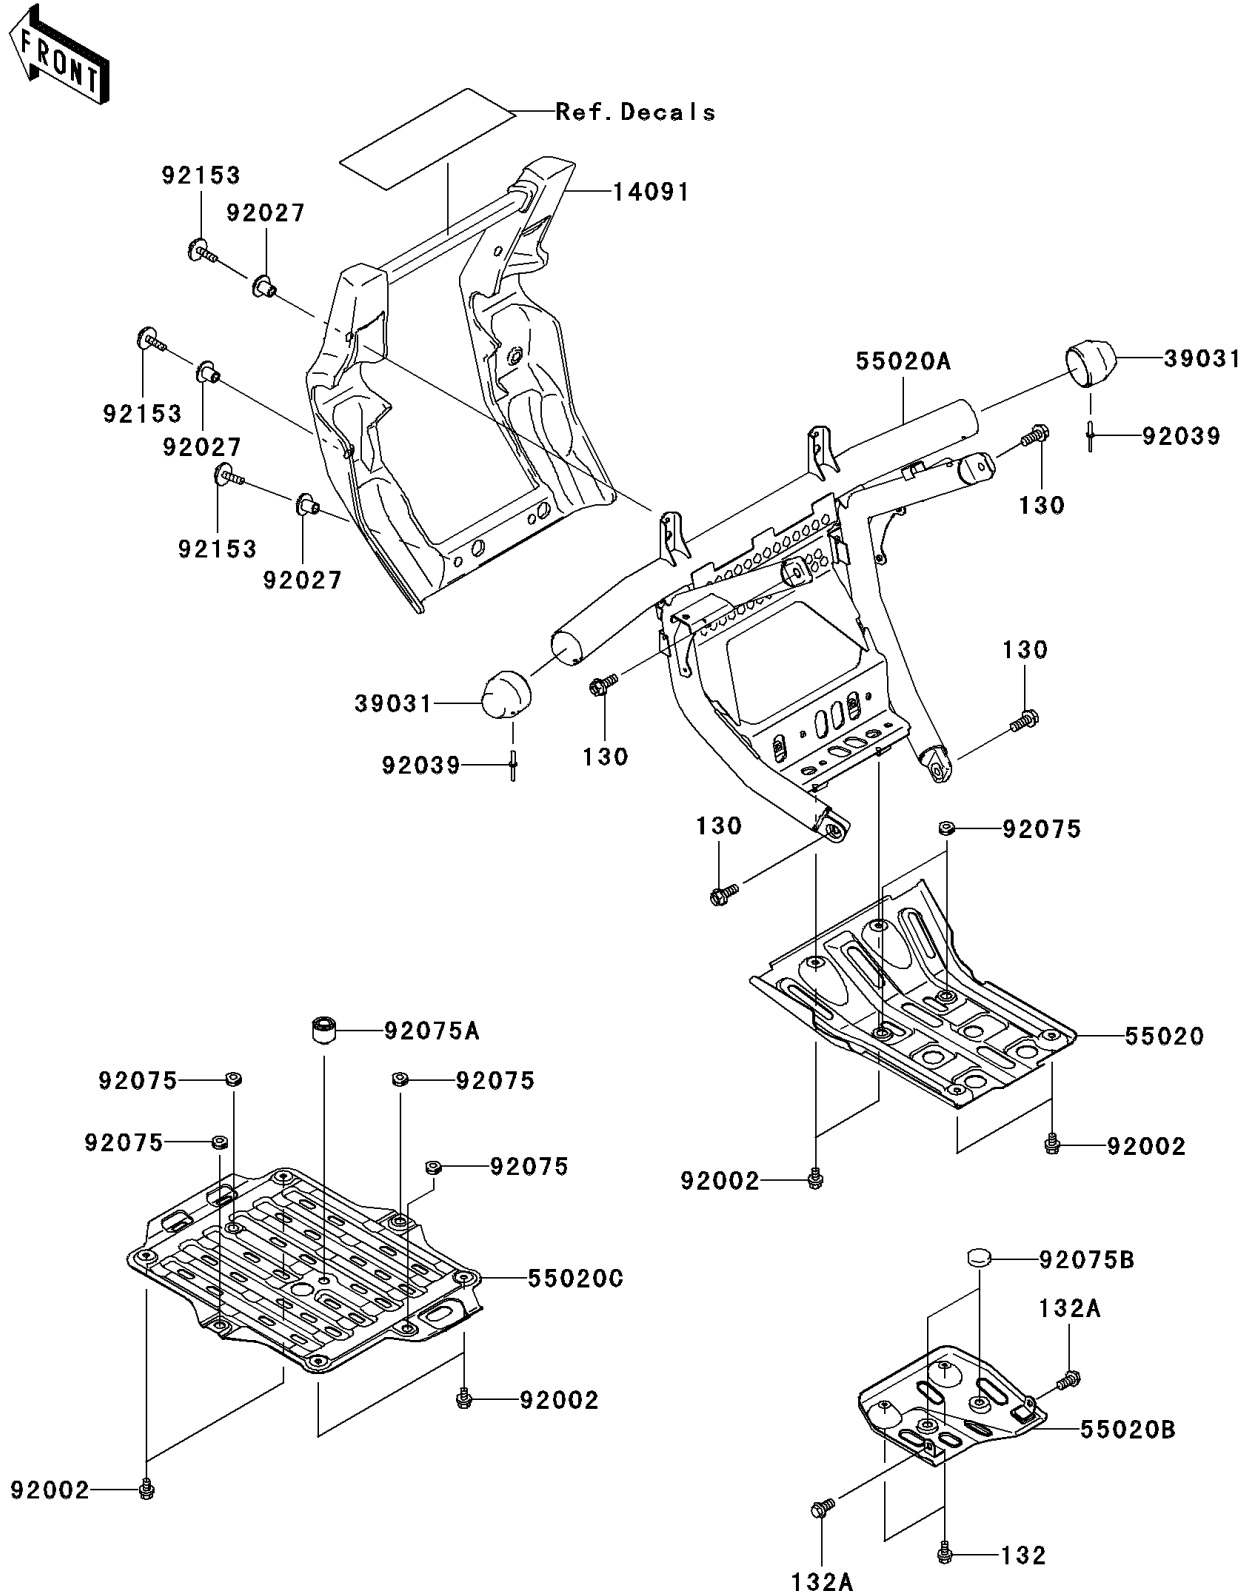

2005 Prairie® 700 4x4 Team Green™ Special Edition PARTS DIAGRAM

Guard(s)

F2680

2005 Prairie® 700 4x4 Team Green™ Special Edition PARTS LIST

Guard(s)

ITEM NAME	PART NUMBER	QUANTITY
BOLT-FLANGED,8X20 (Ref # 130)	130T0820	1
BOLT-FLANGED-SMALL,6X12 (Ref # 132)	132J0612	1
BOLT-FLANGED-SMALL,8X16 (Ref # 132A)	132J0816	1
COVER,FRONT GUARD,F.BLACK (Ref # 14091)	14091-0123-6Z	1
CAP-END,GUARD PIPE (Ref # 39031)	39031-0001	1
GUARD,FRONT SKID (Ref # 55020)	55020-0001	1
GUARD,FR,M.GRAYSTONE (Ref # 55020A)	55020-0015-379	1
GUARD,SWING ARM (Ref # 55020B)	55020-1756	1
GUARD,ENGINE,UNDER (Ref # 55020C)	55020-1808	1
BOLT,6X10 (Ref # 92002)	92002-1449	1
COLLAR,L=14.1 (Ref # 92027)	92027-1920	1
RIVET (Ref # 92039)	92039-1150	1
DAMPER (Ref # 92075)	92075-051	1
DAMPER (Ref # 92075A)	92075-1002	1
DAMPER (Ref # 92075B)	92075-157	1
BOLT,SOCKET,6X22 (Ref # 92153)	92153-0665	1