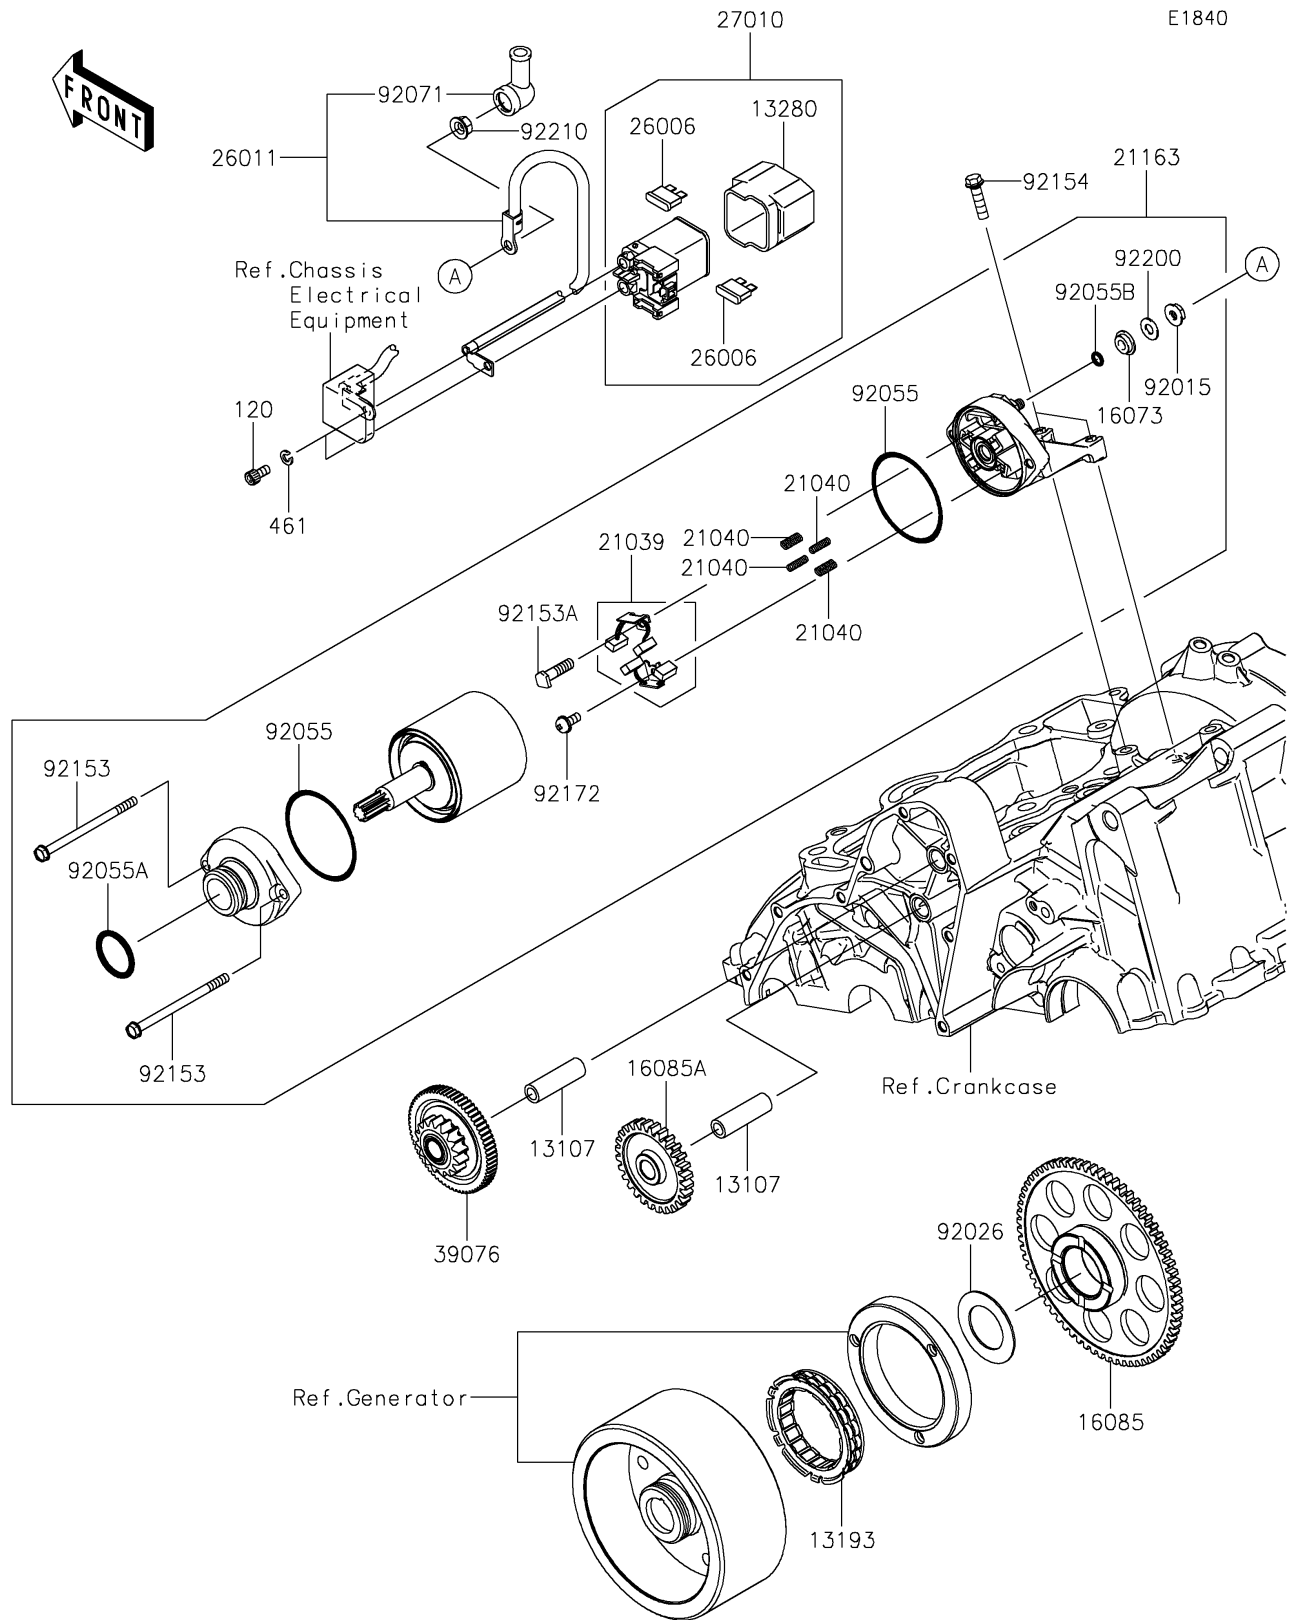

2019 PARTS DIAGRAM

Starter Motor

2019 PARTS LIST

Starter Motor

ITEM NAME	PART NUMBER	QUANTITY
BOLT-SOCKET,6X10 (Ref # 120)	120CB0610	1
SHAFT,IDLE GEAR (Ref # 13107)	13107-1106	1
CLUTCH-ASSY-ONEWAY (Ref # 13193)	13193-0006	1
HOLDER (Ref # 13280)	13280-0301	1
INSULATOR (Ref # 16073)	16073-0053	1
GEAR,67T (Ref # 16085)	16085-0076	1
GEAR,IDLE,28T (Ref # 16085A)	16085-0148	1
BRUSH,CARBON (Ref # 21039)	21039-0004	1
SPRING-BRUSH (Ref # 21040)	21040-0003	1
STARTER-ELECTRIC (Ref # 21163)	21163-0746	1
FUSE,BLADE,30A,GREEN (Ref # 26006)	26006-1006	1
WIRE-LEAD (Ref # 26011)	26011-0873	1
SWITCH,MAGNETIC (Ref # 27010)	27010-0099	1
LIMITER,16T&66T (Ref # 39076)	39076-0023	1
WASHER-SPRING,6MM (Ref # 461)	461DB0600	1
NUT,STARTER MOTOR (Ref # 92015)	92015-1476	1
SPACER,29.1X47.5X1.2 (Ref # 92026)	92026-087	1
RING-O (Ref # 92055)	92055-0136	1
RING-O (Ref # 92055A)	92055-1276	1
RING-O,4.5X2.0 (Ref # 92055B)	92055-1370	1
GROMMET (Ref # 92071)	92071-0024	1
BOLT (Ref # 92153)	92153-1850	1
BOLT (Ref # 92153A)	92153-1866	1
BOLT,FLANGED,6X22 (Ref # 92154)	92154-0504	1
SCREW (Ref # 92172)	92172-0334	1
WASHER (Ref # 92200)	92200-0386	1
NUT,6MM (Ref # 92210)	92210-0188	1