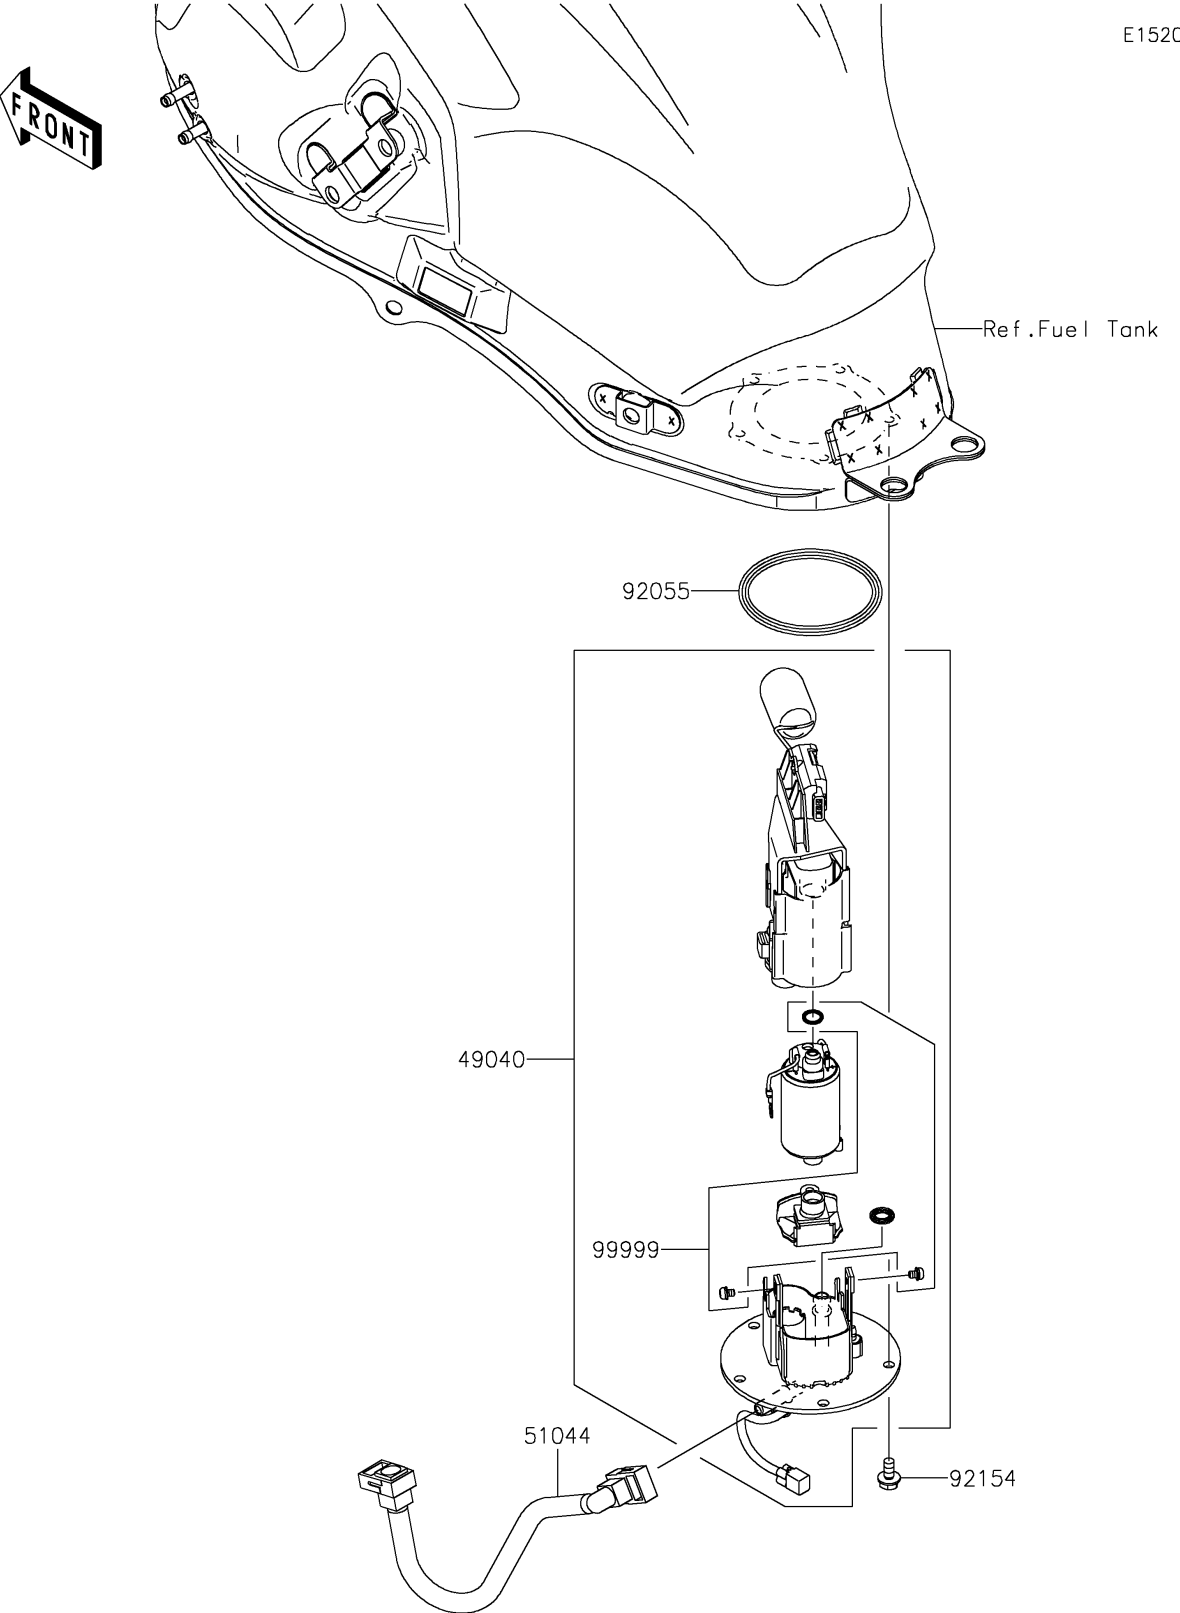

2019 PARTS DIAGRAM

Fuel Pump

2019 PARTS LIST

Fuel Pump

ITEM NAME	PART NUMBER	QUANTITY
PUMP-FUEL (Ref # 49040)	49040-0737	1
TUBE-ASSY,FUEL (Ref # 51044)	51044-0849	1
RING-O,74.6X5.7 (Ref # 92055)	92055-0728	1
BOLT,FLANGED,6X12 (Ref # 92154)	92154-1848	1
KIT,FUEL FILTER (Ref # 99999)	99999-0525	1