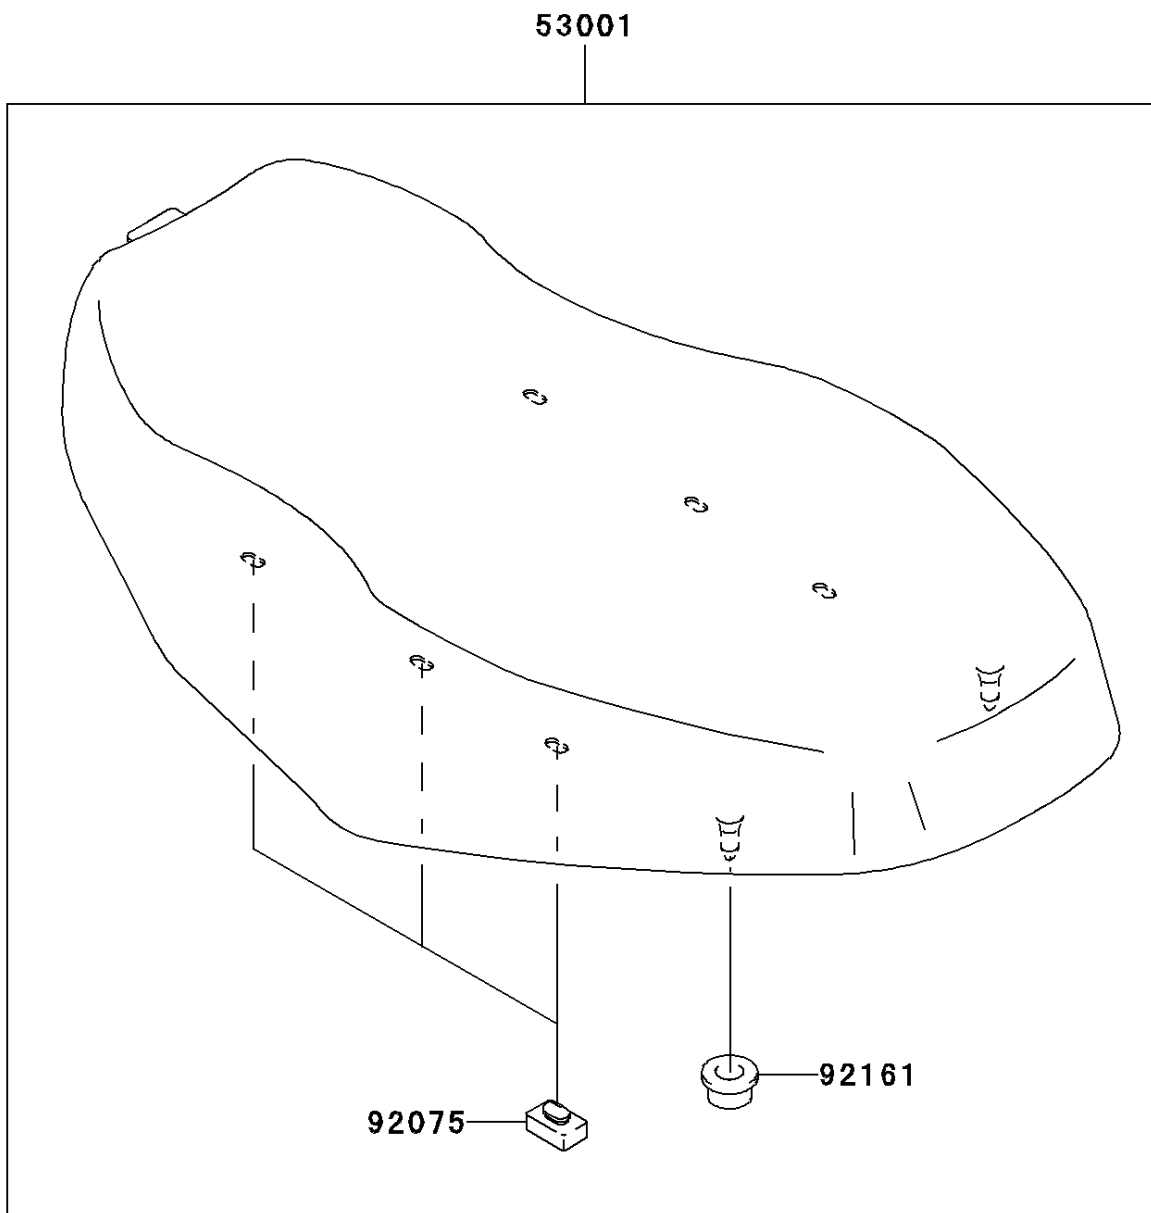

2005 Prairie® 700 4x4 Team Green™ Special Edition PARTS DIAGRAM

Seat

F2510

2005 Prairie® 700 4x4 Team Green™ Special Edition PARTS LIST

Seat

ITEM NAME	PART NUMBER	QUANTITY
SEAT-ASSY,BLACK (Ref # 53001)	53001-1977-MA	1
DAMPER (Ref # 92075)	92075-099	1
DAMPER (Ref # 92161)	92161-1128	1