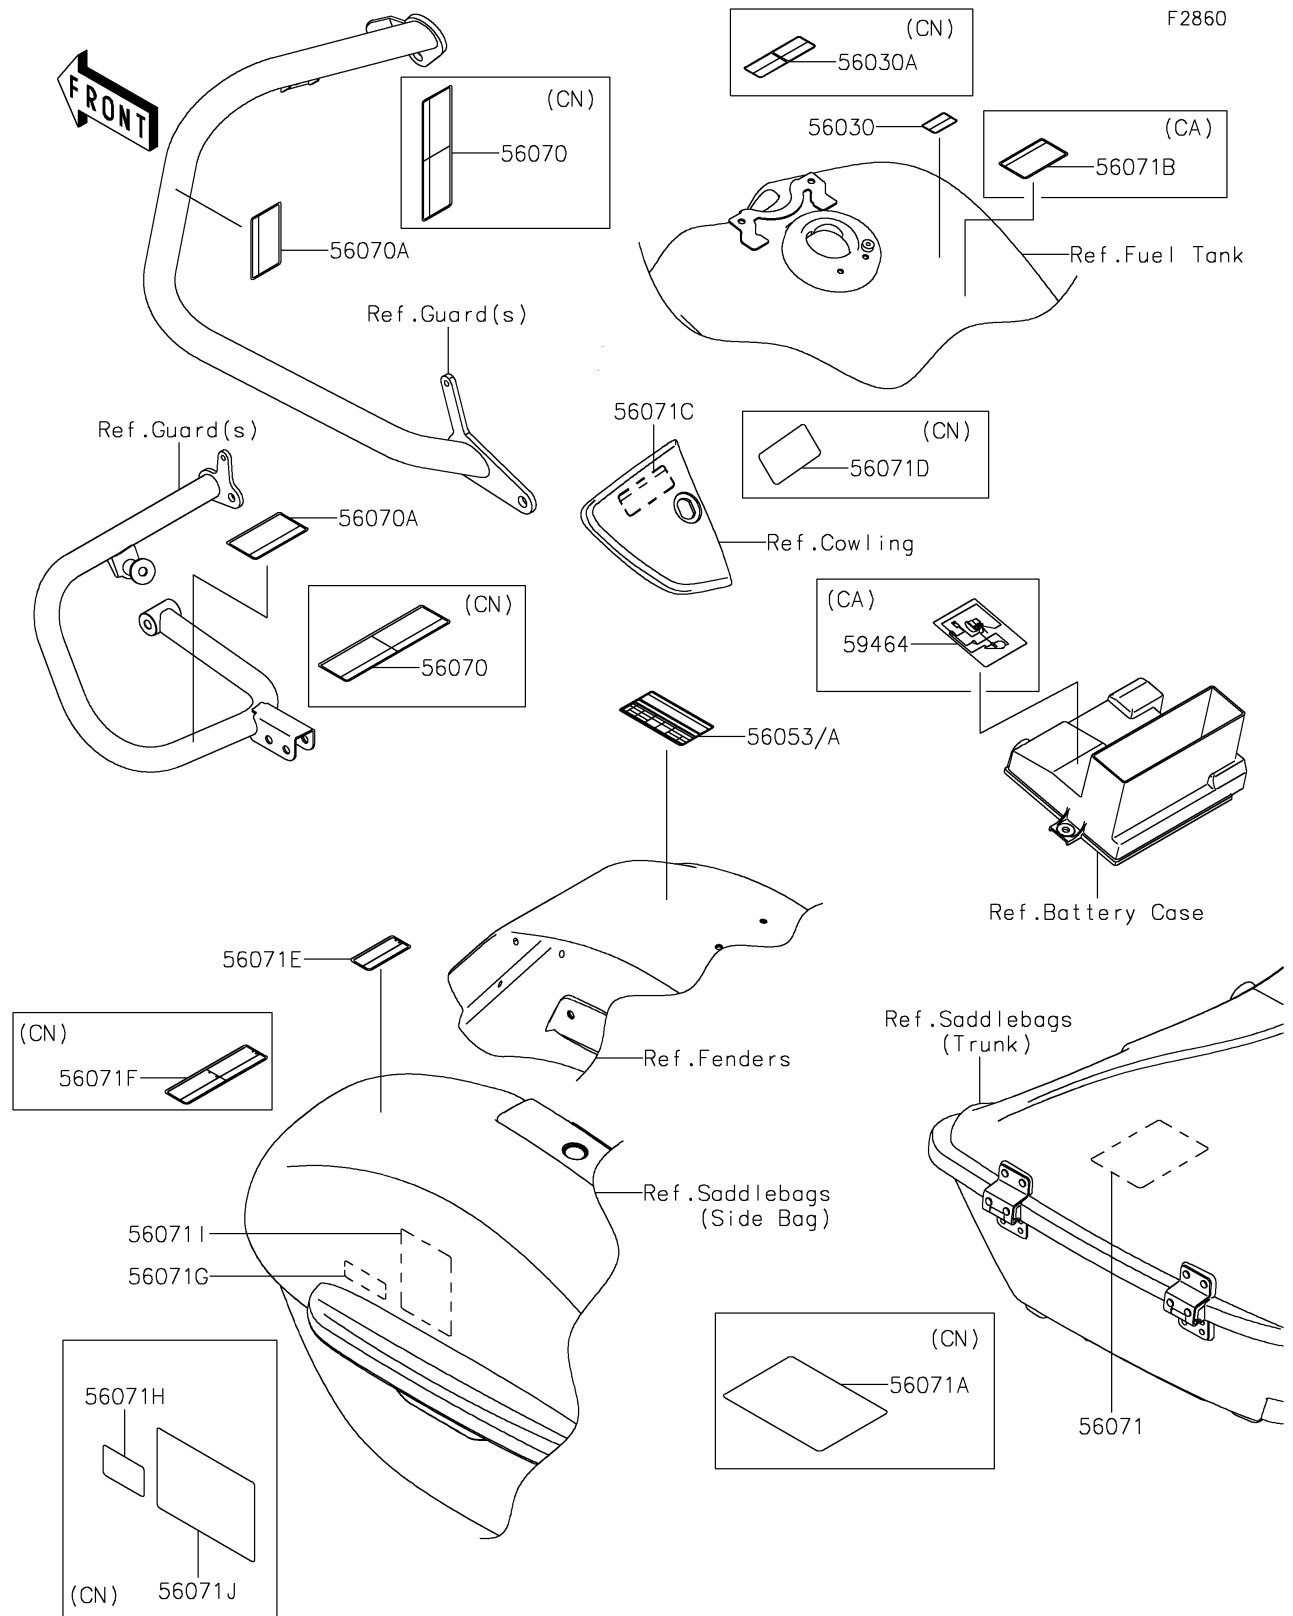

2018 Vulcan® 1700 Voyager® ABS PARTS DIAGRAM

Labels

2018 Vulcan® 1700 Voyager® ABS PARTS LIST

Labels

ITEM NAME	PART NUMBER	QUANTITY
LABEL,GASOLINE (Ref # 56030)	56030-0357	1
LABEL,GASOLINE (Ref # 56030A)	56030-0358	1
LABEL-SPECIFICATION,TIRE&LOAD (Ref # 56053)	56053-1148	1
LABEL-SPECIFICATION,TIRE&LOAD (Ref # 56053A)	56053-1149	1
LABEL-WARNING,SIDE BAG GUARD (Ref # 56070)	56070-1180	1
LABEL-WARNING,SIDE BAG GUARD (Ref # 56070A)	56070-1285	1
LABEL-WARNING,CENTER BAG (Ref # 56071)	56071-0115	1
LABEL-WARNING,CENTER BAG (Ref # 56071A)	56071-0118	1
LABEL-WARNING,EVAPO (Ref # 56071B)	56071-0158	1
LABEL-WARNING,STORAGE COMPT (Ref # 56071C)	56071-0180	1
LABEL-WARNING,STORAGE COMPT (Ref # 56071D)	56071-0181	1
LABEL-WARNING,NO SIT ON LID (Ref # 56071E)	56071-0526	1
LABEL-WARNING,NO SIT ON LID (Ref # 56071F)	56071-0527	1
LABEL-WARNING,NO SIT ON BAG (Ref # 56071G)	56071-0528	1
LABEL-WARNING,NO SIT ON BAG (Ref # 56071H)	56071-0529	1
LABEL-WARNING,SADDLEBAG (Ref # 56071I)	56071-0630	1
LABEL-WARNING,SADDLEBAG (Ref # 56071J)	56071-0631	1
LABEL-CERTIFICATION,EVAPO ROUT (Ref # 59464)	59464-1618	1