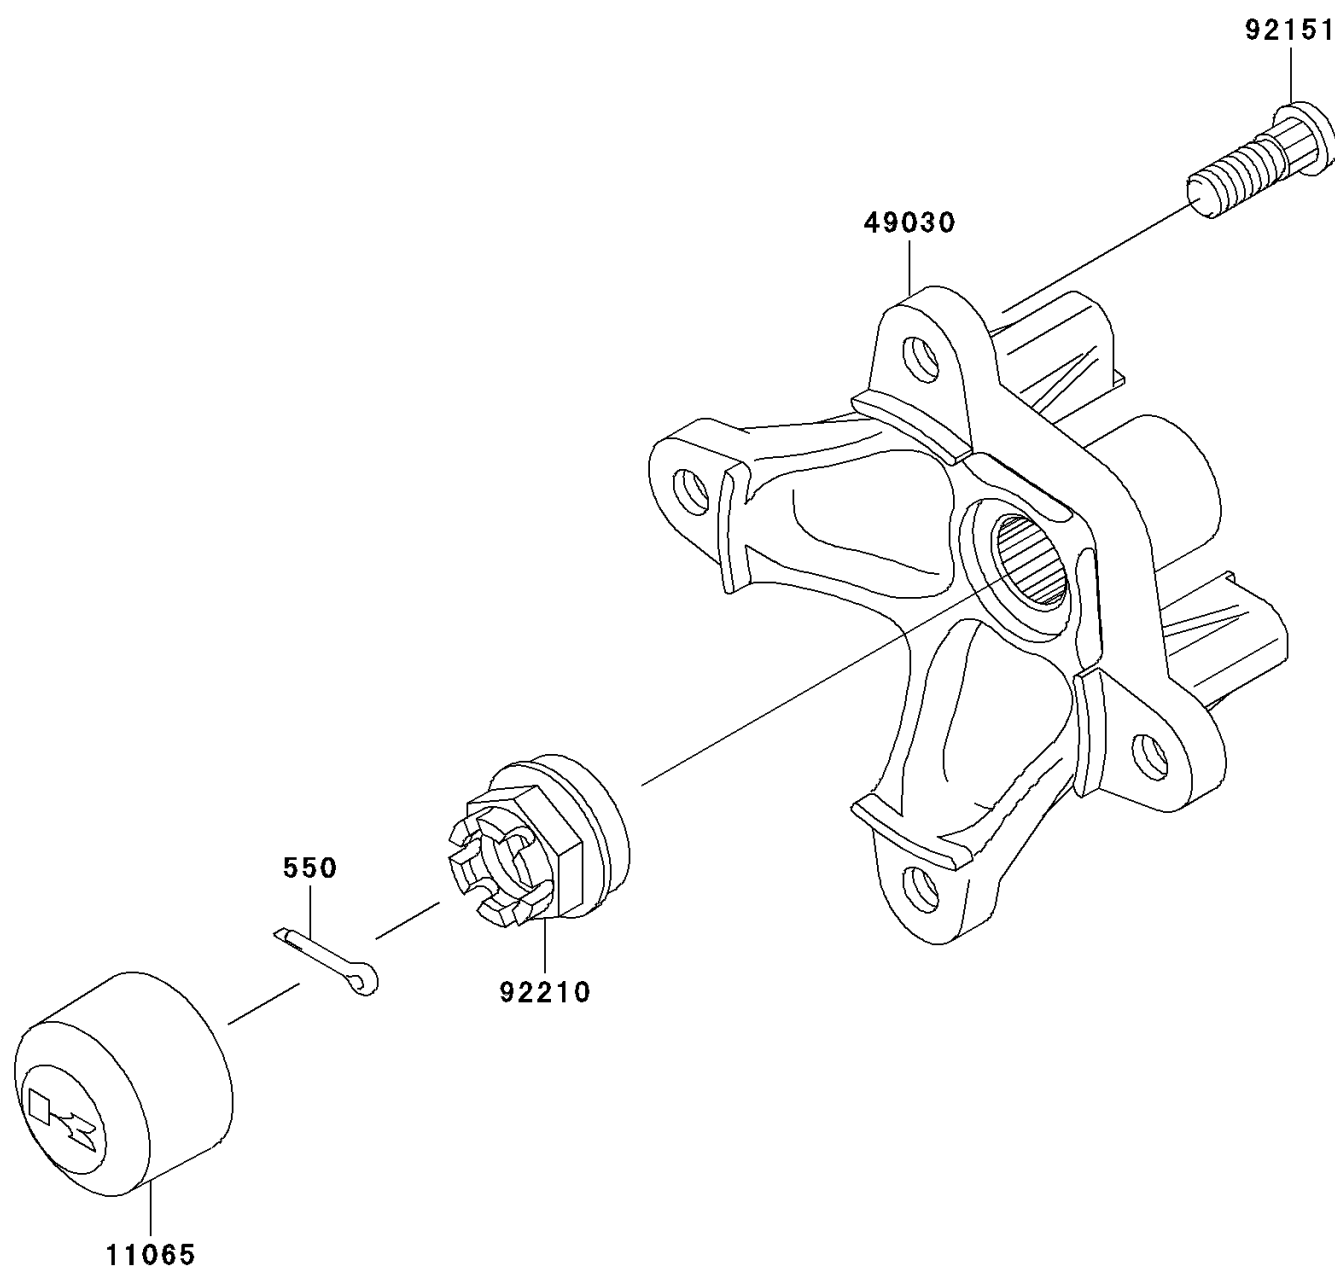

## 2005 Prairie® 700 4x4 Team Green™ Special Edition PARTS DIAGRAM

Front Hub

F2230

## 2005 Prairie® 700 4x4 Team Green™ Special Edition PARTS LIST

Front Hub

ITEM NAME	PART NUMBER	QUANTITY
PIN-COTTER,4.0X25 (Ref # 550)	550D4025	1
CAP,WHEEL (Ref # 11065)	11065-1153	1
HUB,FR (Ref # 49030)	49030-1135	1
BOLT,10X29.5 (Ref # 92151)	92151-1392	1
NUT,CASTLE,18MM (Ref # 92210)	92210-1349	1