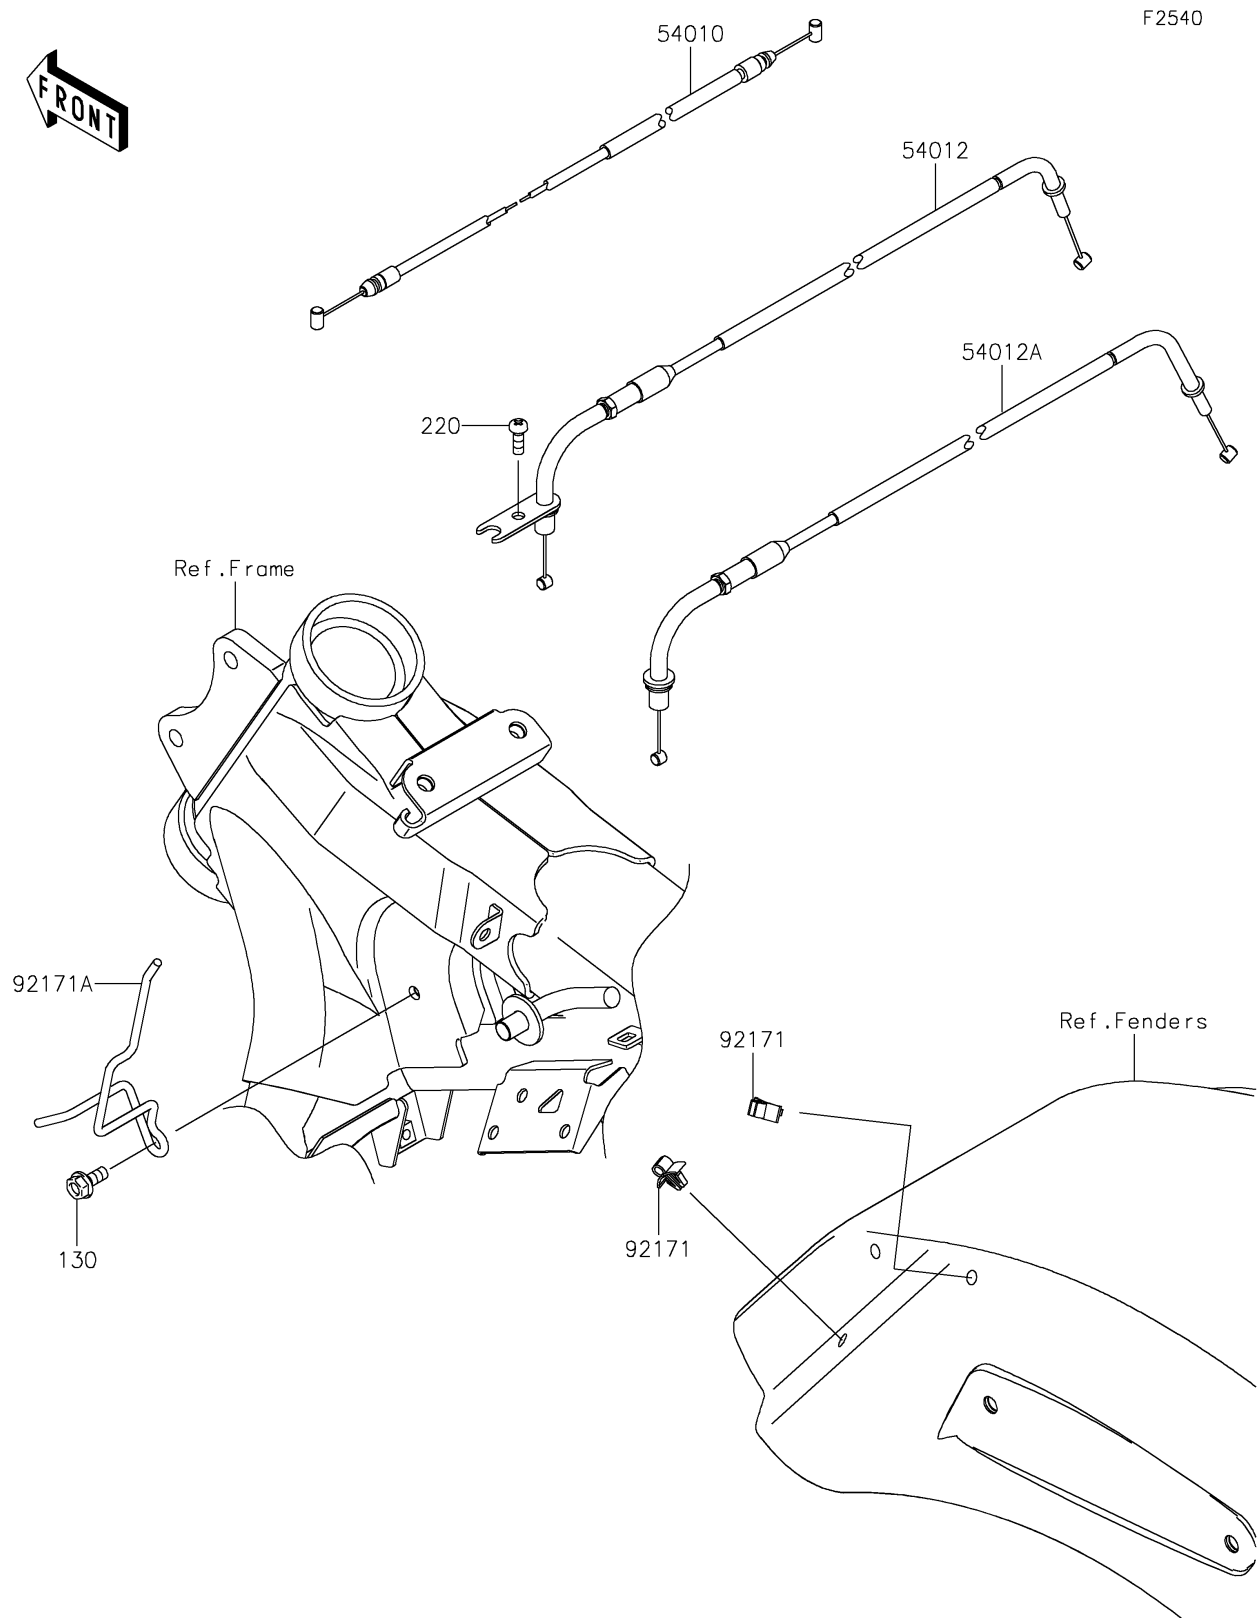

2018 Vulcan® 1700 Voyager® ABS PARTS DIAGRAM

Cables

2018 Vulcan® 1700 Voyager® ABS PARTS LIST

Cables

ITEM NAME	PART NUMBER	QUANTITY
BOLT-FLANGED,6X14 (Ref # 130)	130BB0614	1
SCREW-PAN-CROS,5X14 (Ref # 220)	220AB0514	1
CABLE,SEAT LOCK (Ref # 54010)	54010-0092	1
CABLE-THROTTLE,OPENING (Ref # 54012)	54012-0282	1
CABLE-THROTTLE,CLOSING (Ref # 54012A)	54012-0283	1
CLAMP,SEAT LOCK CABLE (Ref # 92171)	92171-0328	1
CLAMP,CABLE (Ref # 92171A)	92171-1838	1