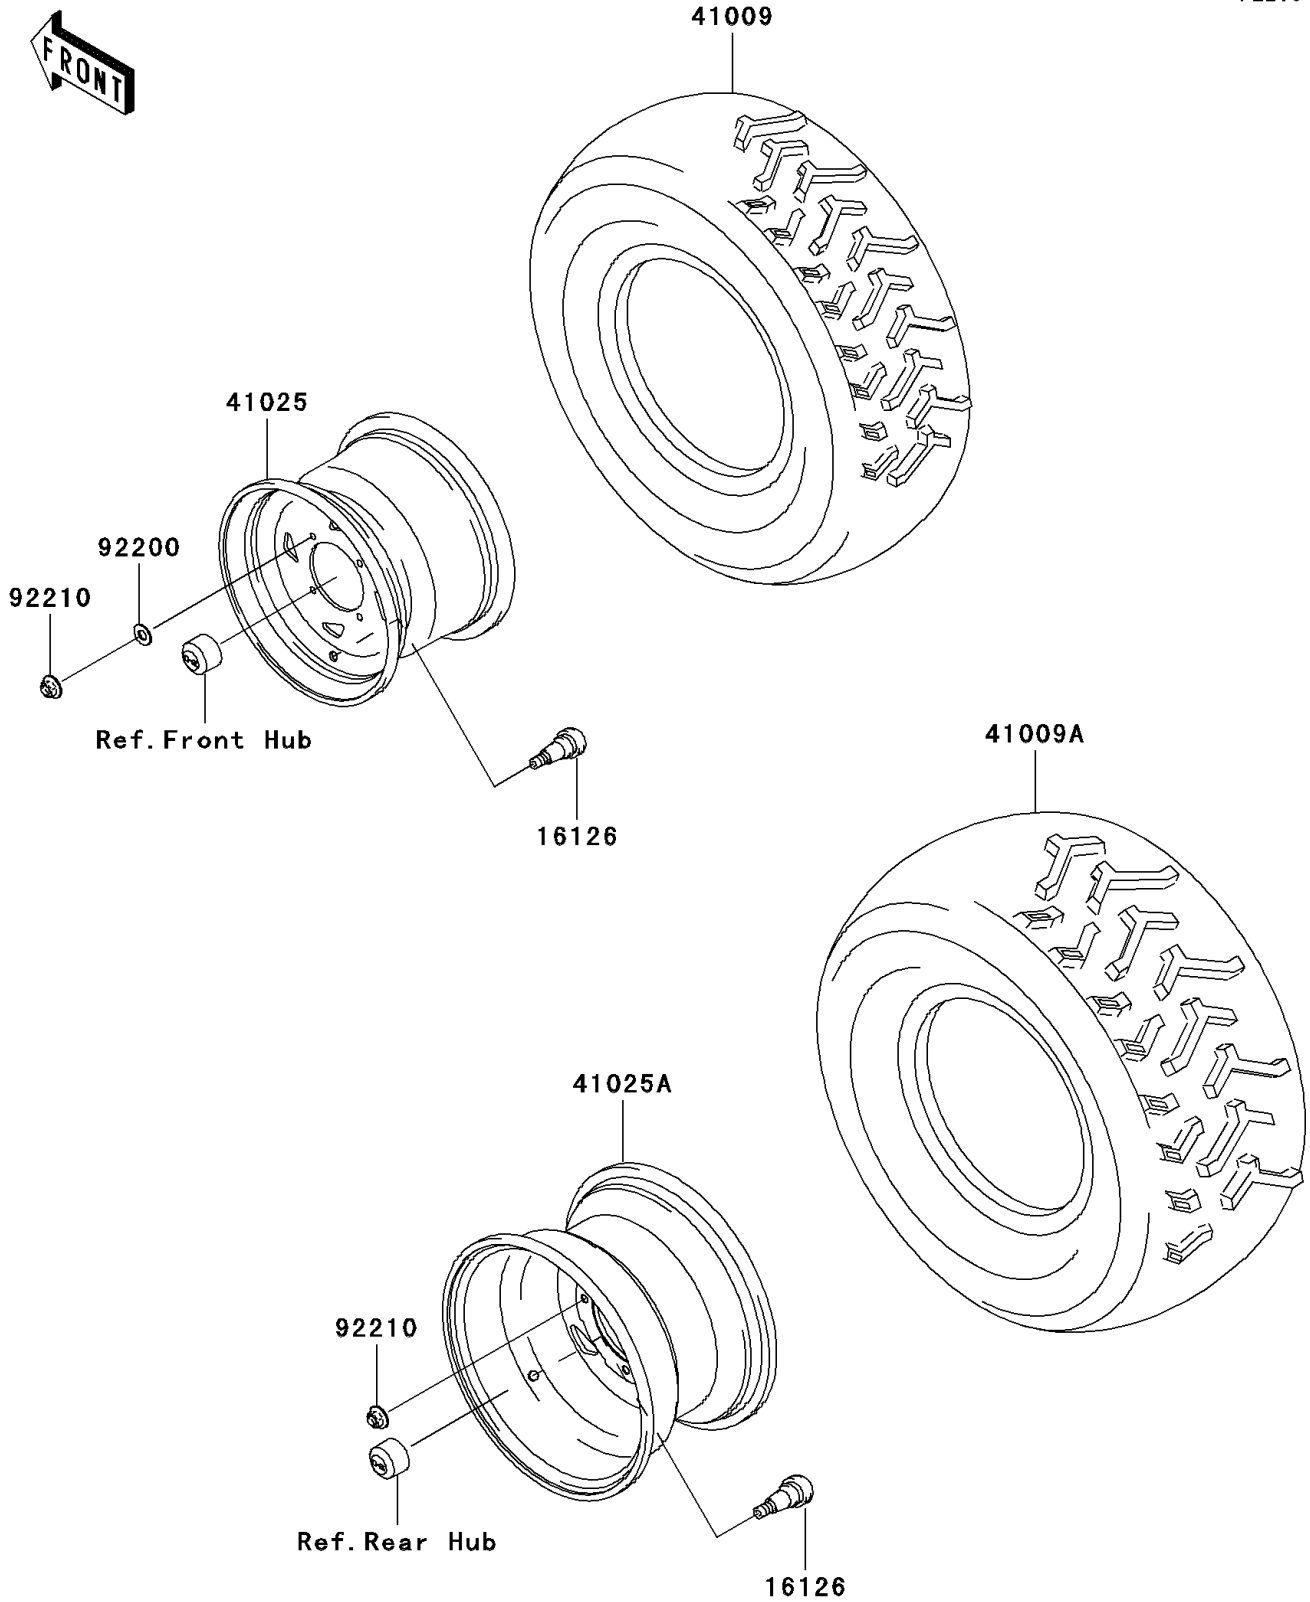

## 2005 Prairie® 700 4x4 Team Green™ Special Edition PARTS DIAGRAM

Wheels/Tires

F2210

## 2005 Prairie® 700 4x4 Team Green™ Special Edition PARTS LIST

Wheels/Tires

ITEM NAME	PART NUMBER	QUANTITY
VALVE (Ref # 16126)	16126-4001	1
TIRE,FR,AT25X8-12,KT121A(D) (Ref # 41009)	41009-1117	1
TIRE,RR,AT25X10-12,KT127A (Ref # 41009A)	41009-1380	1
RIM,FR,12X6.0AT (Ref # 41025)	41025-0024	1
RIM,RR,12X7.5AT (Ref # 41025A)	41025-0025	1
WASHER,10.5X25X1.6 (Ref # 92200)	92200-1595	1
NUT,FLANGED,10MM (Ref # 92210)	92210-1325	1