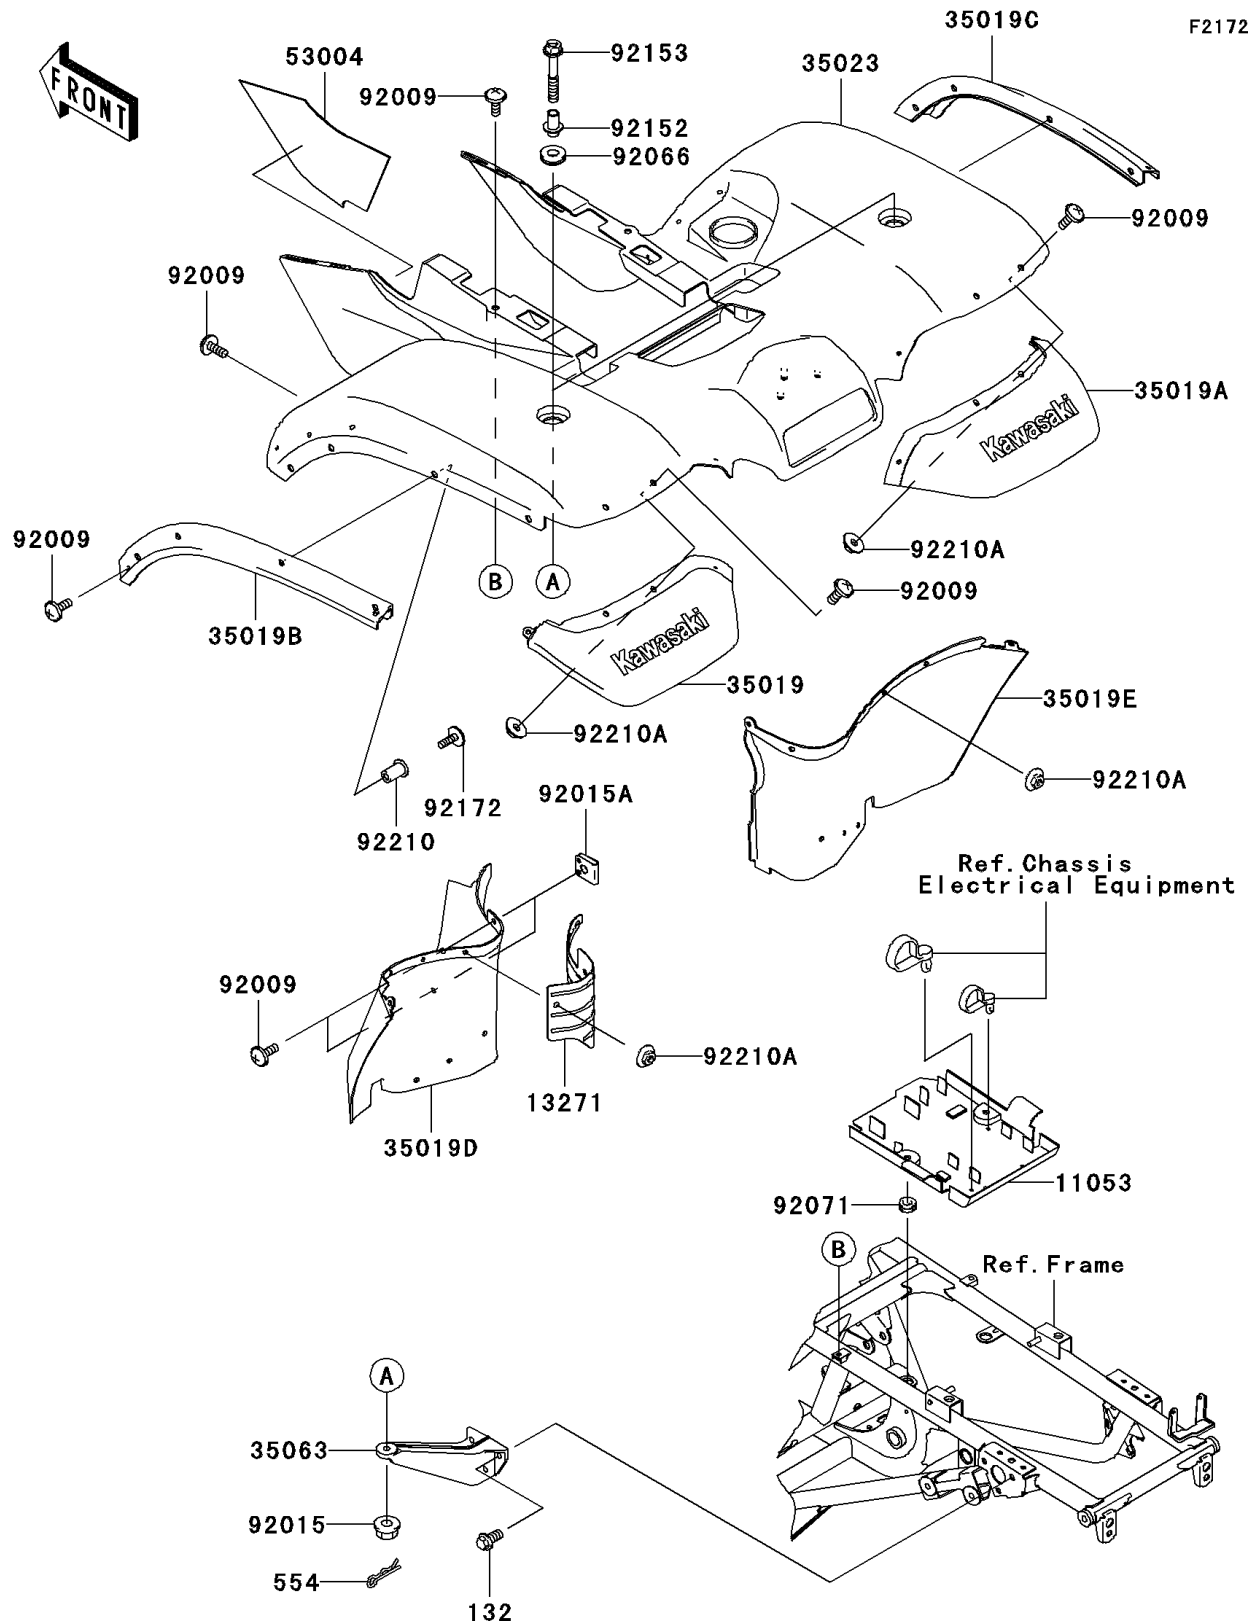

## 2005 Prairie® 700 4x4 Team Green™ Special Edition PARTS DIAGRAM

Rear Fender(s)

## 2005 Prairie® 700 4x4 Team Green™ Special Edition PARTS LIST

Rear Fender(s)

ITEM NAME	PART NUMBER	QUANTITY
BOLT-FLANGED-SMALL,8X18 (Ref # 132)	132J0818	1
PIN-SNAP,8MM (Ref # 554)	554A0800	1
BRACKET,ELECTRIC (Ref # 11053)	11053-1308	1
PLATE,HEAT GUARD (Ref # 13271)	13271-1718	1
FLAP,RR,RR,LH,F.BLACK (Ref # 35019)	35019-1371-6Z	1
FLAP,RR,RR,RH,F.BLACK (Ref # 35019A)	35019-1372-6Z	1
FLAP,RR,SIDE,LH,F.BLACK (Ref # 35019B)	35019-1373-6Z	1
FLAP,RR,SIDE,RH,F.BLACK (Ref # 35019C)	35019-1374-6Z	1
FLAP,RR,FR,LH,F.BLACK (Ref # 35019D)	35019-1393-6Z	1
FLAP,RR,FR,RH,F.BLACK (Ref # 35019E)	35019-1394-6Z	1
FENDER-REAR,L.GREEN (Ref # 35023)	35023-1565-290	1
STAY,RR FENDER (Ref # 35063)	35063-1100	1
MAT,RR FENDER (Ref # 53004)	53004-1170	1
SCREW,6X16 (Ref # 92009)	92009-1621	1
NUT,LOCK,FLANGED,8MM (Ref # 92015)	92015-1397	1
NUT,CLAMP,6MM (Ref # 92015A)	92015-1678	1
PLUG (Ref # 92066)	92066-1438	1
GROMMET (Ref # 92071)	92071-1131	1
COLLAR,L=38.5 (Ref # 92152)	92152-0098	1
BOLT,FLANGED,8X68 (Ref # 92153)	92153-0326	1
SCREW,5X18 (Ref # 92172)	92172-1063	1
NUT,POP,5MM (Ref # 92210)	92210-0012	1
NUT,6MM (Ref # 92210A)	92210-1368	1