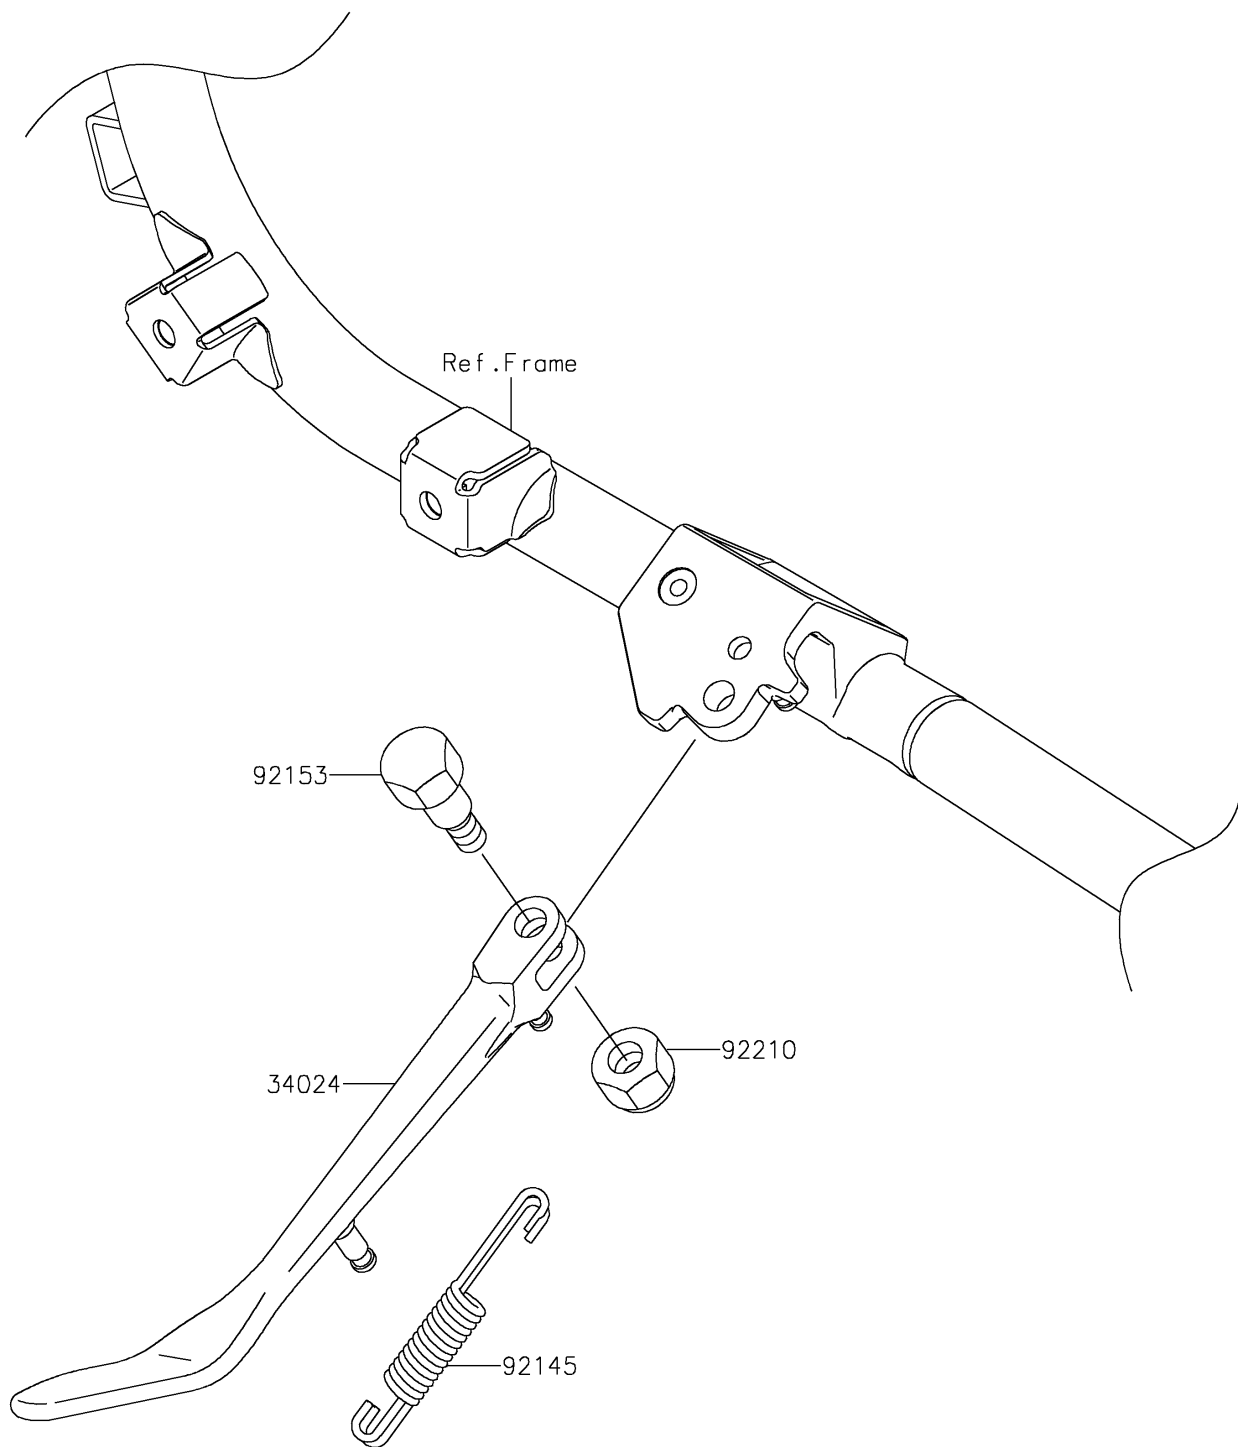

2018 Vulcan® 1700 Voyager® ABS PARTS DIAGRAM

Stand(s)

F2190

2018 Vulcan® 1700 Voyager® ABS PARTS LIST

Stand(s)

ITEM NAME	PART NUMBER	QUANTITY
STAND-SIDE (Ref # 34024)	34024-0014	1
SPRING,SIDE STAND (Ref # 92145)	92145-0687	1
BOLT,SIDE STAND,10MM (Ref # 92153)	92153-1416	1
NUT,LOCK,10MM (Ref # 92210)	92210-0784	1