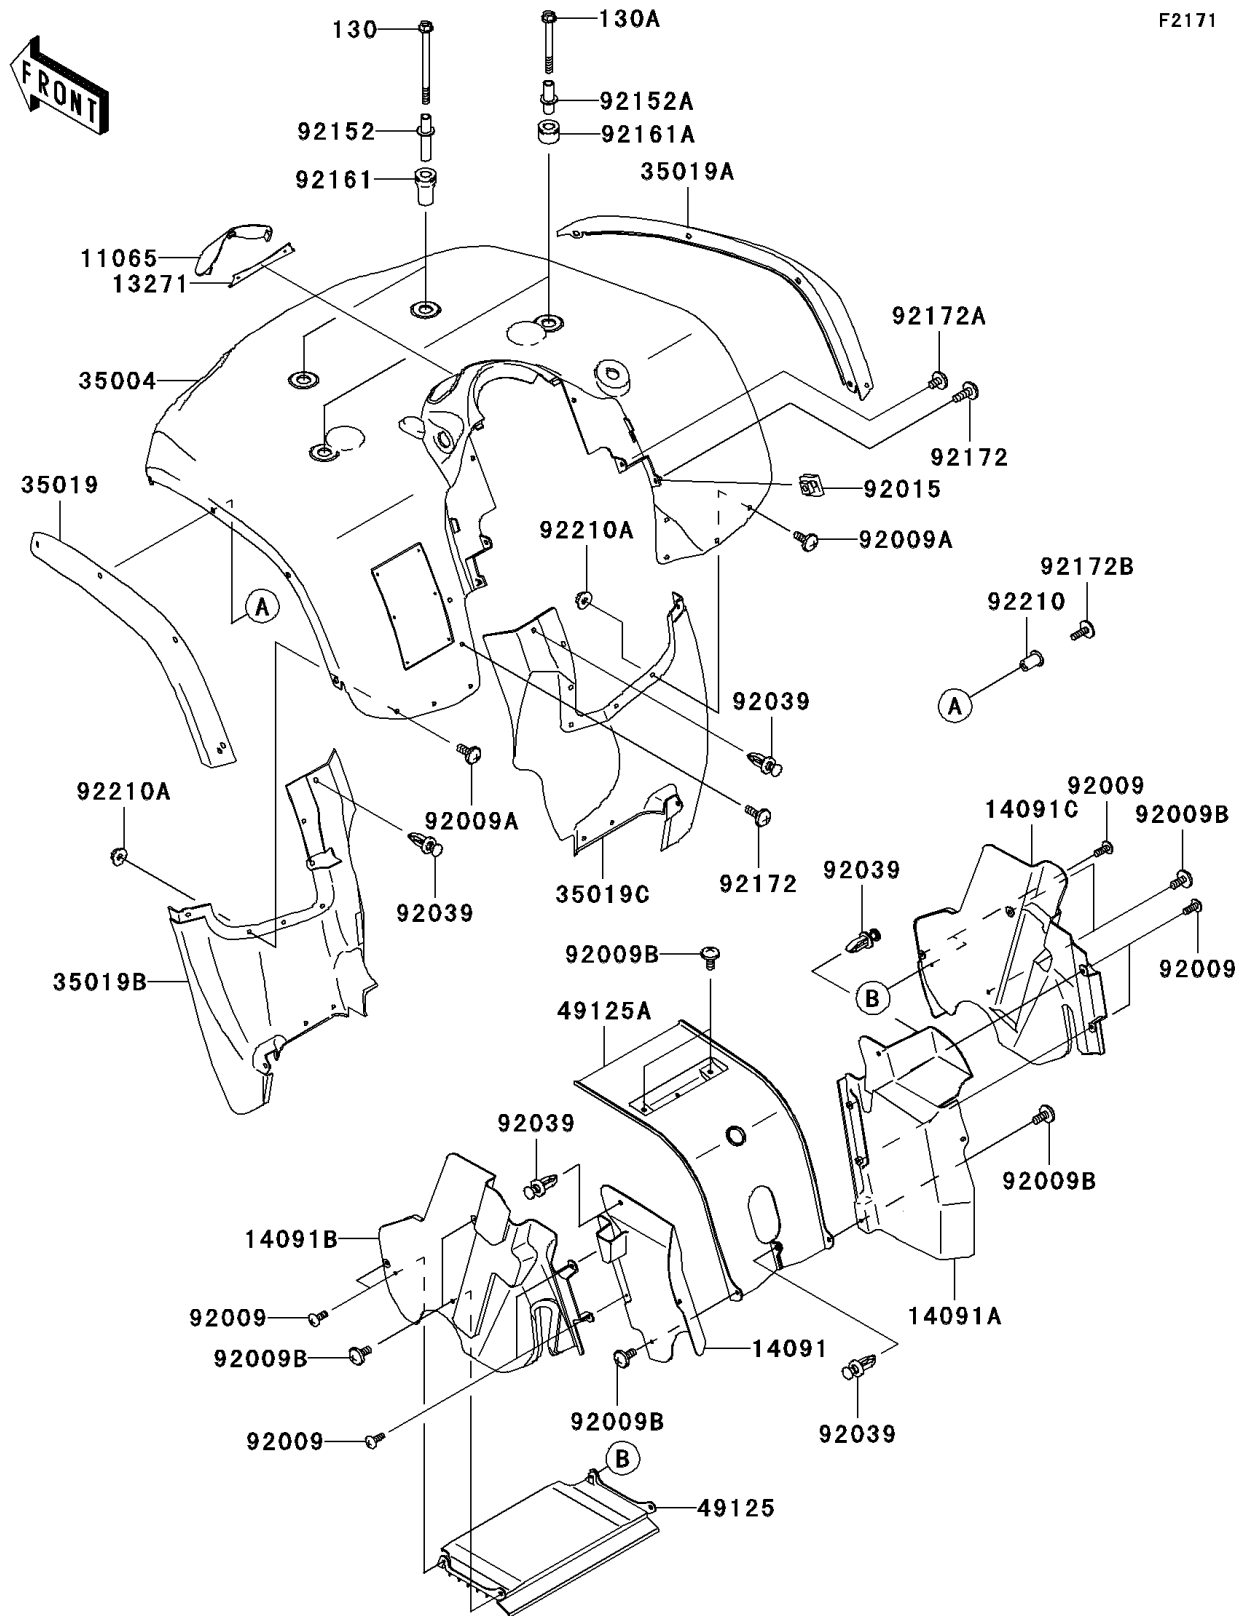

2005 Prairie® 700 4x4 Team Green™ Special Edition PARTS DIAGRAM

Front Fender(s)

F2171

2005 Prairie® 700 4x4 Team Green™ Special Edition PARTS LIST

Front Fender(s)

ITEM NAME	PART NUMBER	QUANTITY
BOLT-FLANGED,8X105 (Ref # 130)	130S08105	1
BOLT-FLANGED,8X75 (Ref # 130A)	130S0875	1
CAP,FR FENDER,L.GREEN (Ref # 11065)	11065-1204-290	1
PLATE,FR FENDER CAP (Ref # 13271)	13271-1640	1
COVER,SIDE,RR,LH (Ref # 14091)	14091-1282	1
COVER,SIDE,RR,RH (Ref # 14091A)	14091-1283	1
COVER,SIDE,FR,LH (Ref # 14091B)	14091-1428	1
COVER,SIDE,FR,RH (Ref # 14091C)	14091-1429	1
FENDER-FRONT,L.GREEN (Ref # 35004)	35004-1452-290	1
FLAP,FR,SIDE,LH,F.BLACK (Ref # 35019)	35019-1365-6Z	1
FLAP,FR,SIDE,RH,F.BLACK (Ref # 35019A)	35019-1366-6Z	1
FLAP,FR,RR,LH,F.BLACK (Ref # 35019B)	35019-1391-6Z	1
FLAP,FR,RR,RH,F.BLACK (Ref # 35019C)	35019-1392-6Z	1
SHROUD,FR,LWR (Ref # 49125)	49125-0006	1
SHROUD,FR,UPP (Ref # 49125A)	49125-1081	1
SCREW,TAPPING,5X14 (Ref # 92009)	92009-1197	1
SCREW,6X16 (Ref # 92009A)	92009-1621	1
SCREW,6X14 (Ref # 92009B)	92009-1662	1
NUT,CLAMP,6MM (Ref # 92015)	92015-1678	1
RIVET (Ref # 92039)	92039-1229	1
COLLAR,L=90 (Ref # 92152)	92152-0025	1
COLLAR,L=60.7 (Ref # 92152A)	92152-0026	1
DAMPER,L=58.5 (Ref # 92161)	92161-0035	1
DAMPER,L=25.5 (Ref # 92161A)	92161-1166	1
SCREW,6X18 (Ref # 92172)	92172-0002	1
SCREW,6X10 (Ref # 92172A)	92172-0005	1
SCREW,5X18 (Ref # 92172B)	92172-1063	1
NUT,POP,5MM (Ref # 92210)	92210-0012	1
NUT,6MM (Ref # 92210A)	92210-1368	1