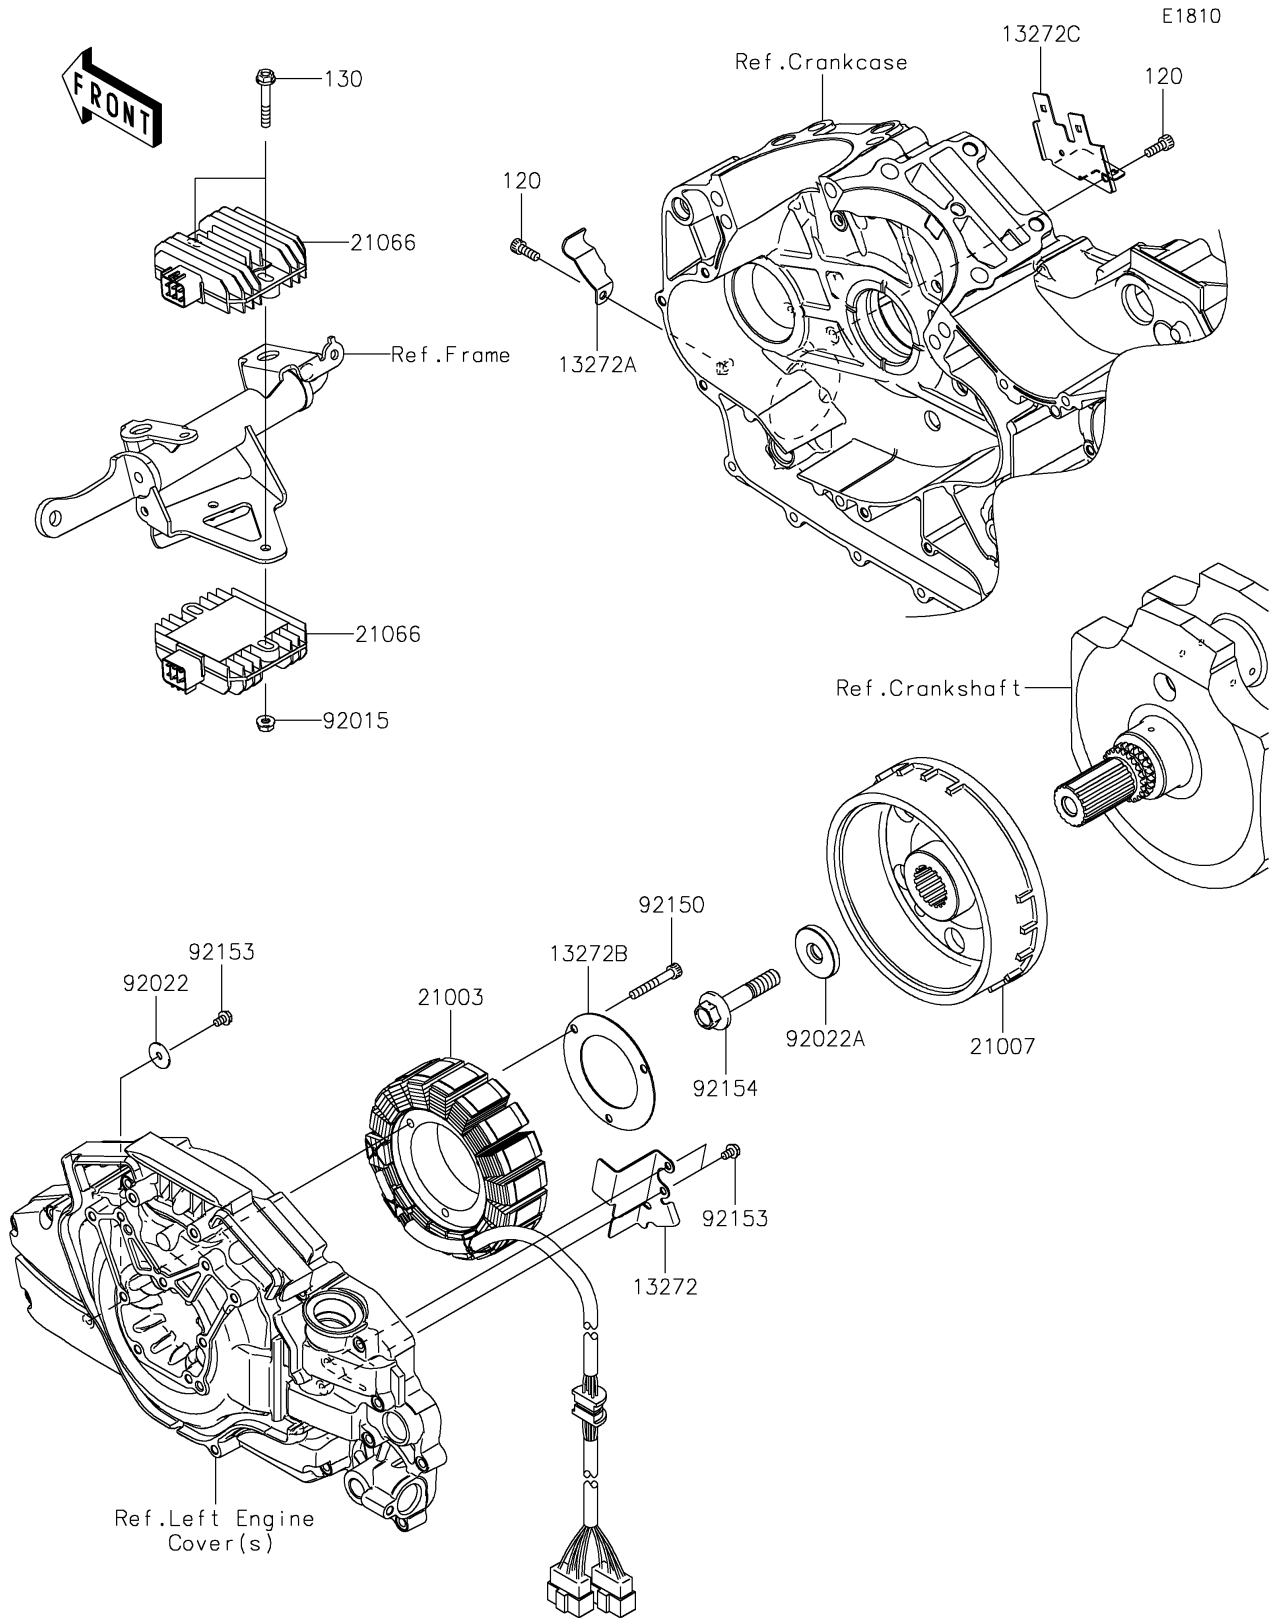

2018 Vulcan® 1700 Voyager® ABS PARTS DIAGRAM

Generator

2018 Vulcan® 1700 Voyager® ABS PARTS LIST

Generator

ITEM NAME	PART NUMBER	QUANTITY
BOLT-SOCKET,6X16 (Ref # 120)	120CA0616	1
BOLT-FLANGED,6X40 (Ref # 130)	130BB0640	1
PLATE,INNER GENE. COVER (Ref # 13272)	13272-0320	1
PLATE,FR RH CASE (Ref # 13272A)	13272-0427	1
PLATE,STATOR (Ref # 13272B)	13272-0683	1
PLATE,COUPLER (Ref # 13272C)	13272-1249	1
STATOR (Ref # 21003)	21003-0076	1
ROTOR (Ref # 21007)	21007-0116	1
REGULATOR-VOLTAGE (Ref # 21066)	21066-0728	1
NUT,FLANGED,6MM,BLACK (Ref # 92015)	92015-1233	1
WASHER,5.5X20X1.2 (Ref # 92022)	92022-104	1
WASHER,12X40X6 (Ref # 92022A)	92022-1904	1
BOLT,SOCKET,6X40 (Ref # 92150)	92150-1958	1
BOLT,5X10 (Ref # 92153)	92153-0687	1
BOLT,ROTOR,12X60 (Ref # 92154)	92154-0032	1