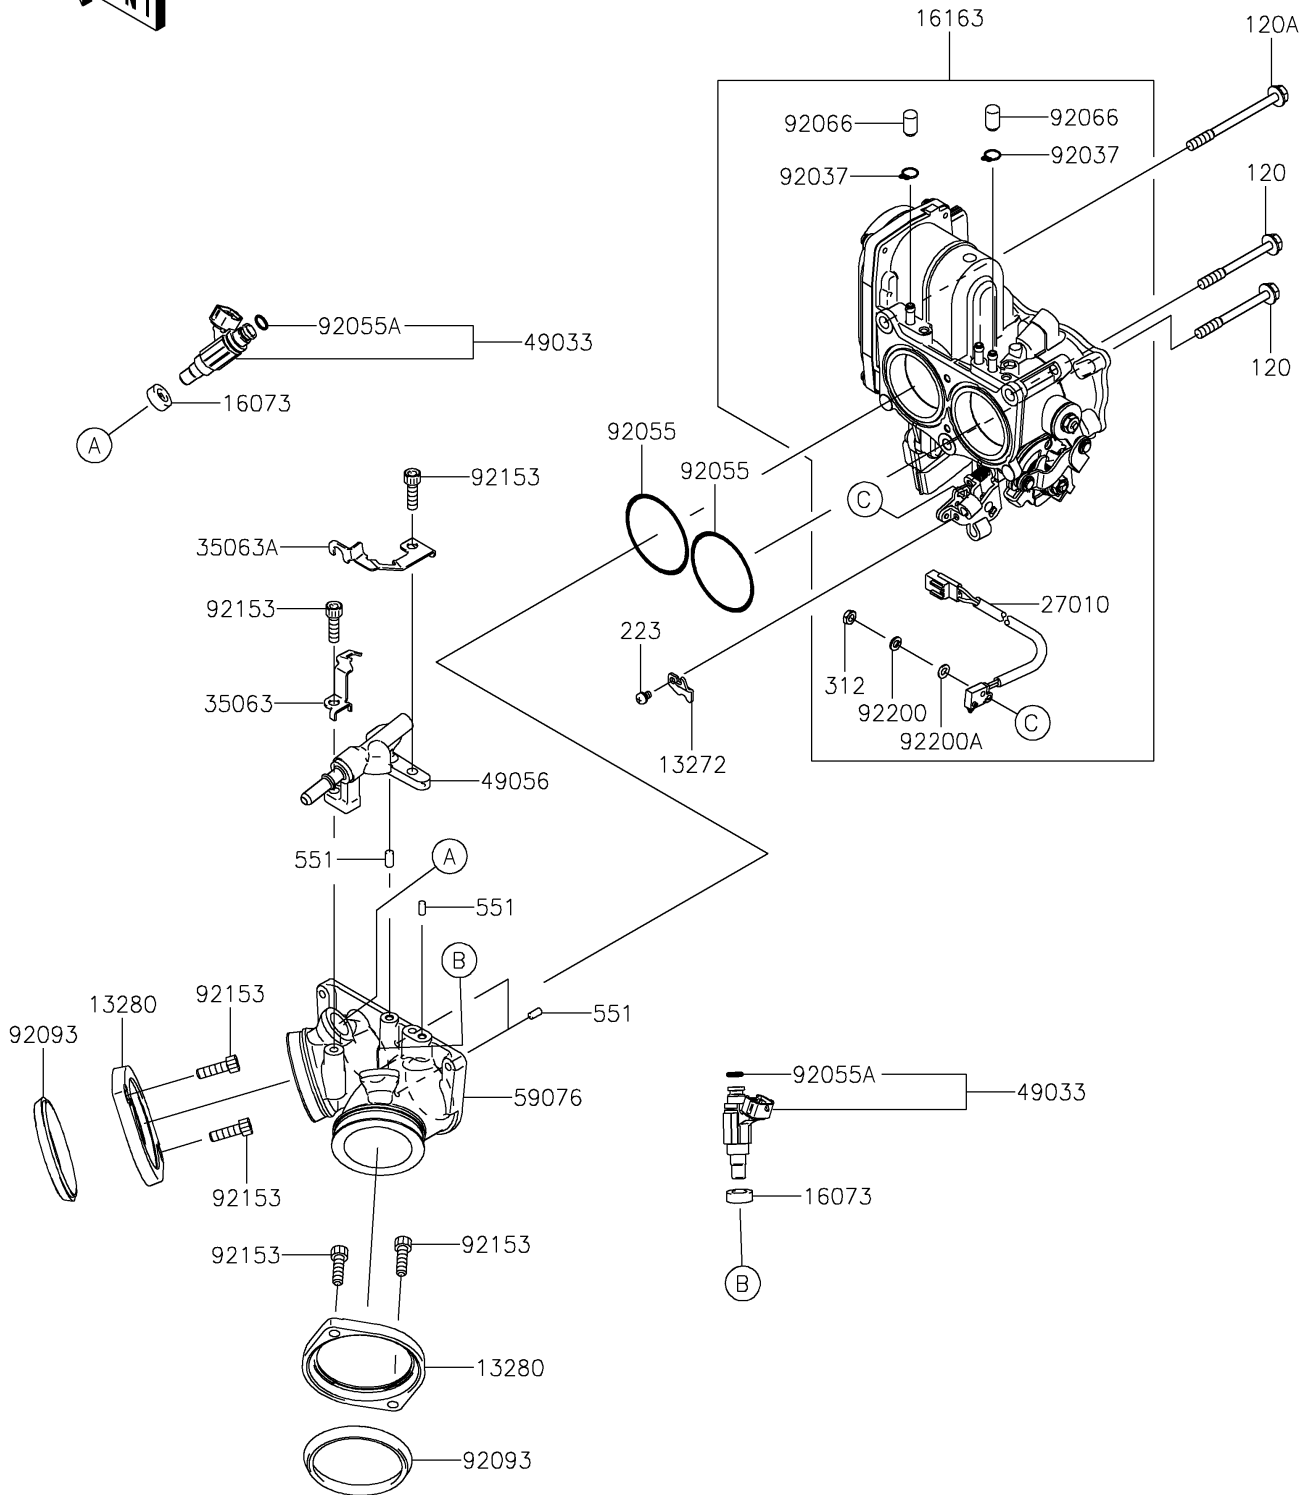

2018 Vulcan® 1700 Voyager® ABS PARTS DIAGRAM

Throttle

E1510

2018 Vulcan® 1700 Voyager® ABS PARTS LIST

Throttle

ITEM NAME	PART NUMBER	QUANTITY
BOLT-SOCKET,6X60 (Ref # 120)	120CA0660	1
BOLT-SOCKET,6X75 (Ref # 120A)	120CA0675	1
PLATE,CABLE STOPPER (Ref # 13272)	13272-0620	1
HOLDER,INTAKE MANIFOLD (Ref # 13280)	13280-0007	1
INSULATOR (Ref # 16073)	16073-3707	1
THROTTLE-ASSY,EACW42 (Ref # 16163)	16163-0124	1
SCREW-PAN-WS-CROS,4X6 (Ref # 223)	223AA0406	1
SWITCH,AUTOCRUISE CANCEL (Ref # 27010)	27010-0093	1
NUT-HEX (Ref # 312)	312BC0300	1
STAY (Ref # 35063)	35063-0075	1
STAY (Ref # 35063A)	35063-0076	1
NOZZLE-INJECTION (Ref # 49033)	49033-0003	1
PIPE-INJECTION (Ref # 49056)	49056-0020	1
PIN-DOWEL,4X8 (Ref # 551)	551A0408	1
MANIFOLD-INTAKE (Ref # 59076)	59076-0005	1
CLAMP,BREATHING TUBE (Ref # 92037)	92037-174	1
RING-O,49.7X2.4 (Ref # 92055)	92055-0183	1
RING-O,INJECTION NOZZLE (Ref # 92055A)	92055-1622	1
PLUG,FITTING (Ref # 92066)	92066-1549	1
SEAL (Ref # 92093)	92093-0006	1
BOLT,SOCKET,6X20 (Ref # 92153)	92153-1031	1
WASHER,SPRING (Ref # 92200)	92200-0539	1
WASHER (Ref # 92200A)	92200-0540	1