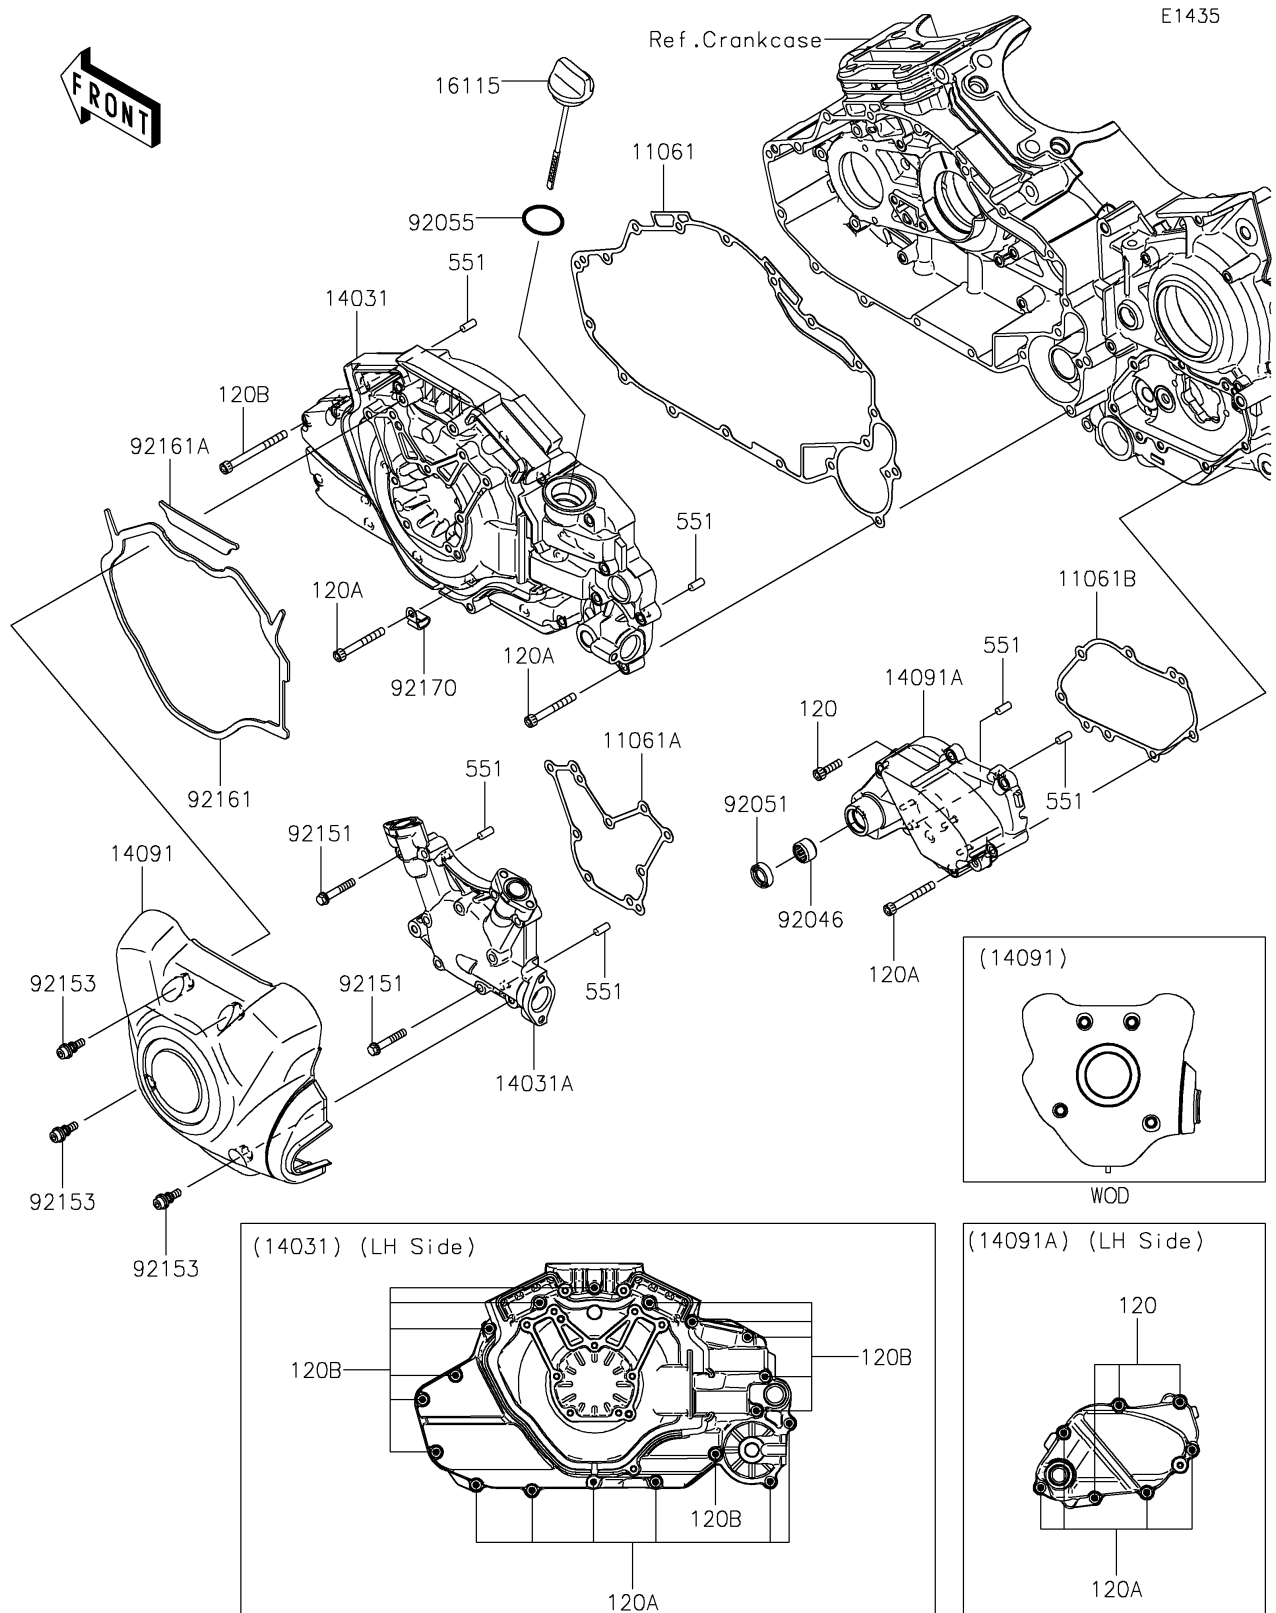

2018 Vulcan® 1700 Voyager® ABS PARTS DIAGRAM

Left Engine Cover(s)

2018 Vulcan® 1700 Voyager® ABS PARTS LIST

Left Engine Cover(s)

ITEM NAME	PART NUMBER	QUANTITY
GASKET,GENERATOR COVER,IN (Ref # 11061)	11061-0338	1
GASKET,GENERATOR COVER,MID (Ref # 11061A)	11061-0339	1
GASKET,CHANGE COVER (Ref # 11061B)	11061-0340	1
BOLT-SOCKET,6X22 (Ref # 120)	120CC0622	1
BOLT-SOCKET,6X50 (Ref # 120A)	120CC0650	1
BOLT-SOCKET,6X70 (Ref # 120B)	120CC0670	1
COVER-GENERATOR,INNER (Ref # 14031)	14031-0093	1
COVER-GENERATOR,MIDDLE (Ref # 14031A)	14031-0094	1
COVER,GENERATOR,OUTER (Ref # 14091)	14091-1690	1
COVER,CHANGE (Ref # 14091A)	14091-1807	1
CAP-OIL FILLER (Ref # 16115)	16115-0019	1
PIN-DOWEL,6X14 (Ref # 551)	551A0614	1
BEARING-NEEDLE,HK1312 (Ref # 92046)	92046-1148	1
SEAL-OIL,TB13225.5 (Ref # 92051)	92051-005	1
RING-O,31.5X2.6 (Ref # 92055)	92055-049	1
BOLT,6X35 (Ref # 92151)	92151-1624	1
BOLT,SOCKET,6X22 (Ref # 92153)	92153-1331	1
DAMPER (Ref # 92161)	92161-0668	1
DAMPER (Ref # 92161A)	92161-0672	1
CLAMP (Ref # 92170)	92170-1577	1