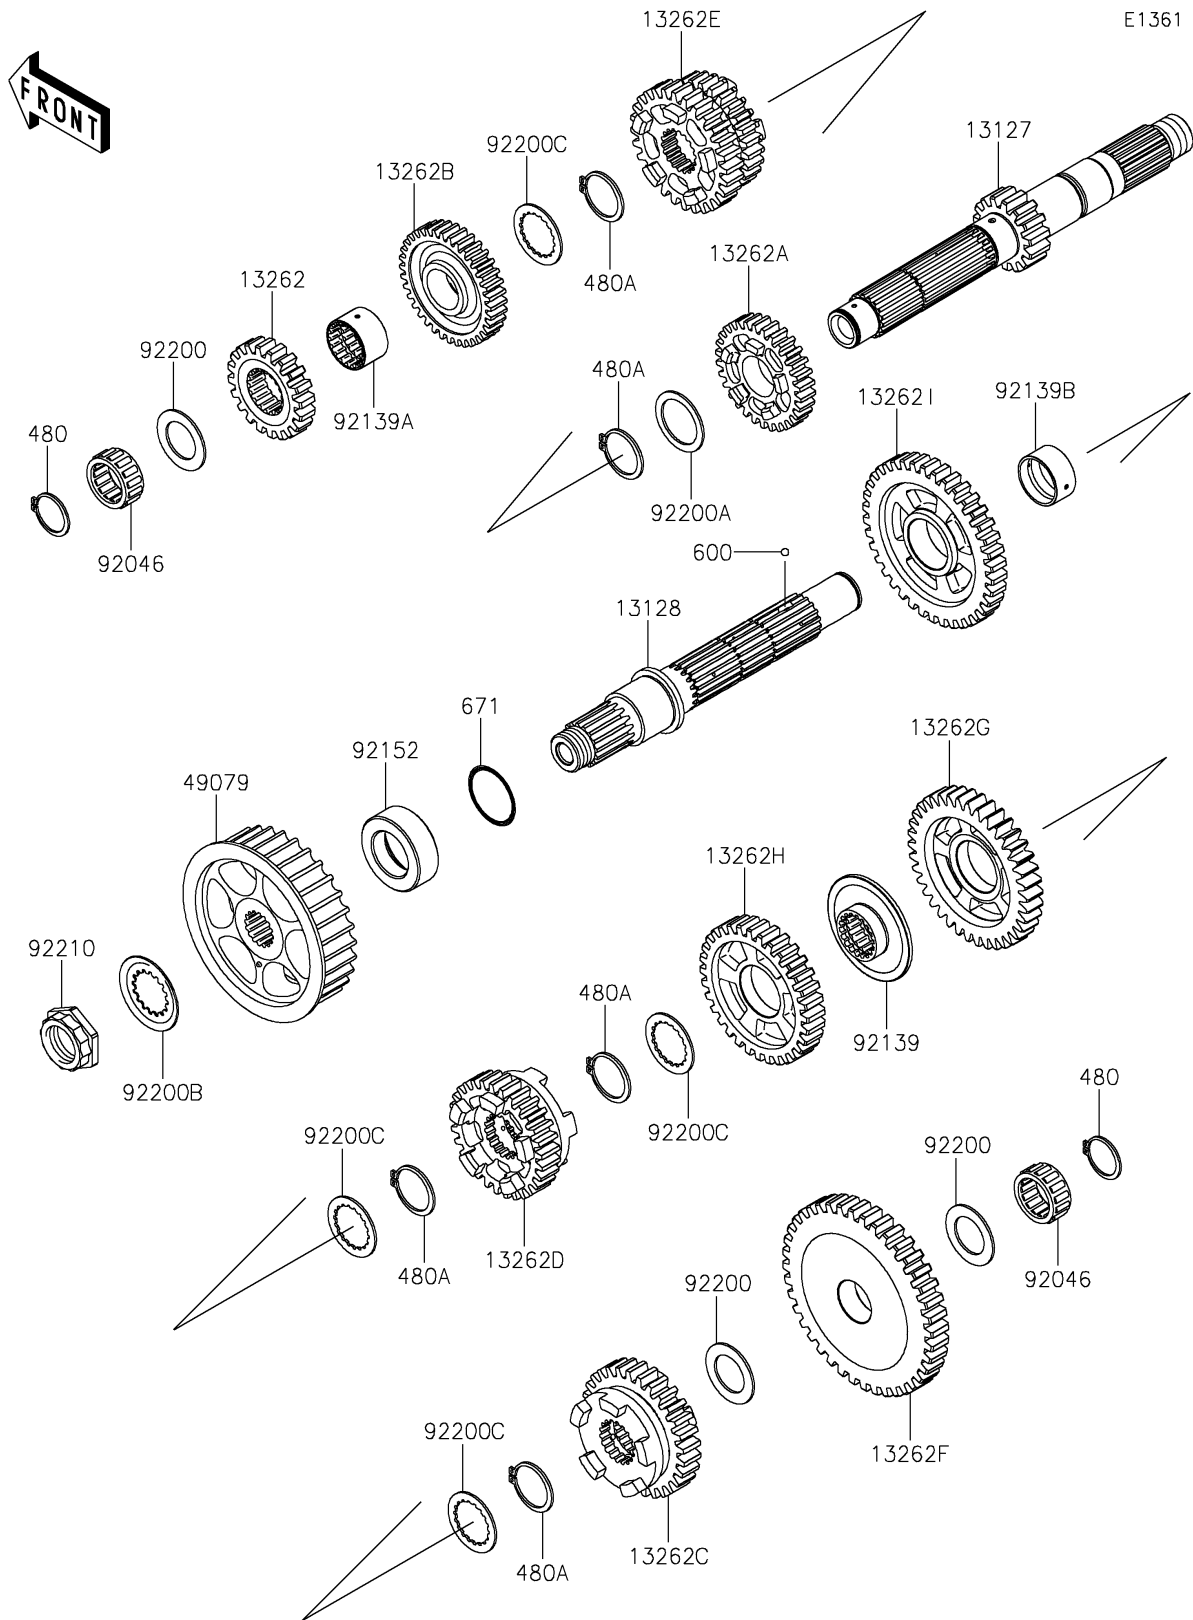

2018 Vulcan® 1700 Voyager® ABS PARTS DIAGRAM

Transmission

2018 Vulcan® 1700 Voyager® ABS PARTS LIST

Transmission

ITEM NAME	PART NUMBER	QUANTITY
SHAFT-TRANSMISSION INPUT (Ref # 13127)	13127-0083	1
SHAFT-TRANSMISSION OUTPUT (Ref # 13128)	13128-0057	1
GEAR,INPUT 2ND,20T (Ref # 13262)	13262-0603	1
GEAR,INPUT 5TH,30T (Ref # 13262A)	13262-0605	1
GEAR,INPUT 6TH,36T (Ref # 13262B)	13262-0606	1
GEAR,OUTPUT 5TH,29T (Ref # 13262C)	13262-0611	1
GEAR,OUTPUT 6TH,29T (Ref # 13262D)	13262-0612	1
GEAR,INPUT 3RD&4TH,27T&28T (Ref # 13262E)	13262-0829	1
GEAR,OUTPUT LOW,44T (Ref # 13262F)	13262-0831	1
GEAR,OUTPUT 3RD,38T (Ref # 13262G)	13262-0832	1
GEAR,OUTPUT 4TH,32T (Ref # 13262H)	13262-0833	1
GEAR,OUTPUT 2ND,38T (Ref # 13262I)	13262-0834	1
CIRCLIP-TYPE-C,25MM (Ref # 480)	480J2500	1
CIRCLIP (Ref # 480A)	480J2900	1
PULLEY-BELT (Ref # 49079)	49079-0020	1
BALL-STEEL,5/32 (Ref # 600)	600A0500	1
O RING (Ref # 671)	671D2535	1
BEARING-NEEDLE,KT 253515E02 C3 (Ref # 92046)	92046-0007	1
BUSHING,OUTPUT 3RD-4TH GEAR (Ref # 92139)	92139-0007	1
BUSHING,INPUT TOP GEAR (Ref # 92139A)	92139-0236	1
BUSHING,OUTPUT 2ND GEAR (Ref # 92139B)	92139-0237	1
COLLAR,30X50X17.5 (Ref # 92152)	92152-0657	1
WASHER,25.3X40X1.6 (Ref # 92200)	92200-0427	1
WASHER,30.3X40X1.5 (Ref # 92200A)	92200-0428	1
WASHER,31X50X1 (Ref # 92200B)	92200-0505	1
WASHER,30.3X40X1.5 (Ref # 92200C)	92200-1381	1
NUT,25MM (Ref # 92210)	92210-0554	1