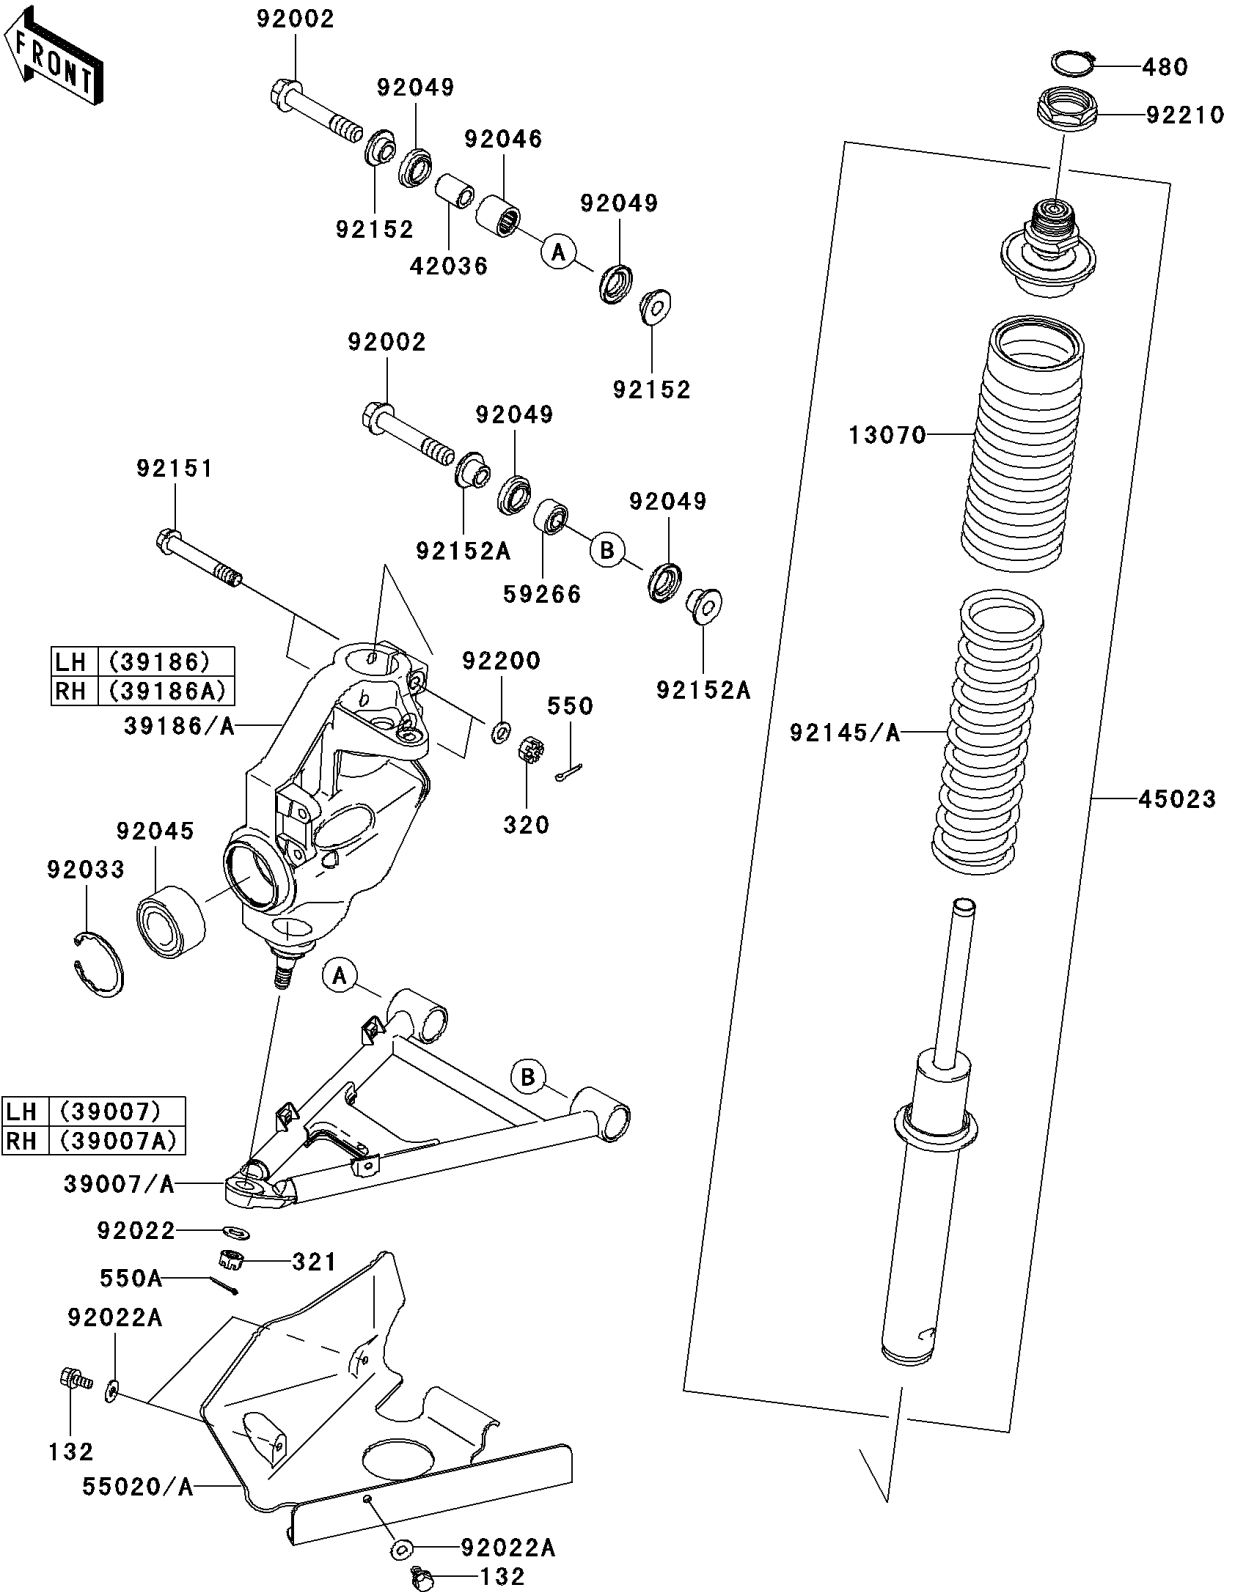

2005 Prairie® 700 4x4 Team Green™ Special Edition PARTS DIAGRAM

Suspension

F2150

2005 Prairie® 700 4x4 Team Green™ Special Edition PARTS LIST

Suspension

| ITEM NAME | PART NUMBER | QUANTITY |
|---|-------------|----------|
| BOLT-FLANGED-SMALL,6X12 (Ref # 132) | 132J0612 | 1 |
| NUT-CASTLE (Ref # 320) | 320H1000 | 1 |
| NUT-CASTLE,12MM (Ref # 321) | 321H1200 | 1 |
| CIRCLIP-TYPE-C,32MM (Ref # 480) | 480J3200 | 1 |
| PIN-COTTER,2.0X15 (Ref # 550) | 550D2015 | 1 |
| PIN-COTTER,3.0X25 (Ref # 550A) | 550D3025 | 1 |
| GUIDE,STRUT (Ref # 13070) | 13070-1383 | 1 |
| ARM-SUSP,LH (Ref # 39007) | 39007-0058 | 1 |
| ARM-SUSP,RH (Ref # 39007A) | 39007-0059 | 1 |
| KNUCKLE ASSY,FR,LH (Ref # 39186) | 39186-0041 | 1 |
| KNUCKLE ASSY,FR,RH (Ref # 39186A) | 39186-0042 | 1 |
| SLEEVE,12X20X26.7 (Ref # 42036) | 42036-1365 | 1 |
| STRUT (Ref # 45023) | 45023-1014 | 1 |
| GUARD,FRONT AXLE,LH (Ref # 55020) | 55020-1768 | 1 |
| GUARD,FRONT AXLE,RH (Ref # 55020A) | 55020-1769 | 1 |
| JOINT-BALL (Ref # 59266) | 59266-1118 | 1 |
| BOLT,FLANGED,12X67 (Ref # 92002) | 92002-1861 | 1 |
| WASHER,12.3X22X1.6 (Ref # 92022) | 92022-1065 | 1 |
| WASHER,7X16X1.2 (Ref # 92022A) | 92022-1344 | 1 |
| RING-SNAP,55MM (Ref # 92033) | 92033-1274 | 1 |
| BEARING-BALL,30BWD08A (Ref # 92045) | 92045-1448 | 1 |
| BEARING-NEEDLE,TA202725ZE (Ref # 92046) | 92046-1290 | 1 |
| SEAL-OIL,MF020N3 (Ref # 92049) | 92049-1539 | 1 |
| SPRING,STRUT,K=10.8N/MM (Ref # 92145) | 92145-0009 | 1 |
| SPRING,STRUT,K=9.81N/MM (Ref # 92145A) | 92145-1445 | 1 |
| BOLT,FLANGED,10X65 (Ref # 92151) | 92151-1709 | 1 |
| COLLAR (Ref # 92152) | 92152-1295 | 1 |
| COLLAR (Ref # 92152A) | 92152-1296 | 1 |
| WASHER,10.5X19X2.3 (Ref # 92200) | 92200-1042 | 1 |

2005 Prairie® 700 4x4 Team Green™ Special Edition PARTS LIST

Suspension

| ITEM NAME | PART NUMBER | QUANTITY |
|--------------------------------|-------------|----------|
| NUT,FLANGED,35MM (Ref # 92210) | 92210-1226 | 1 |