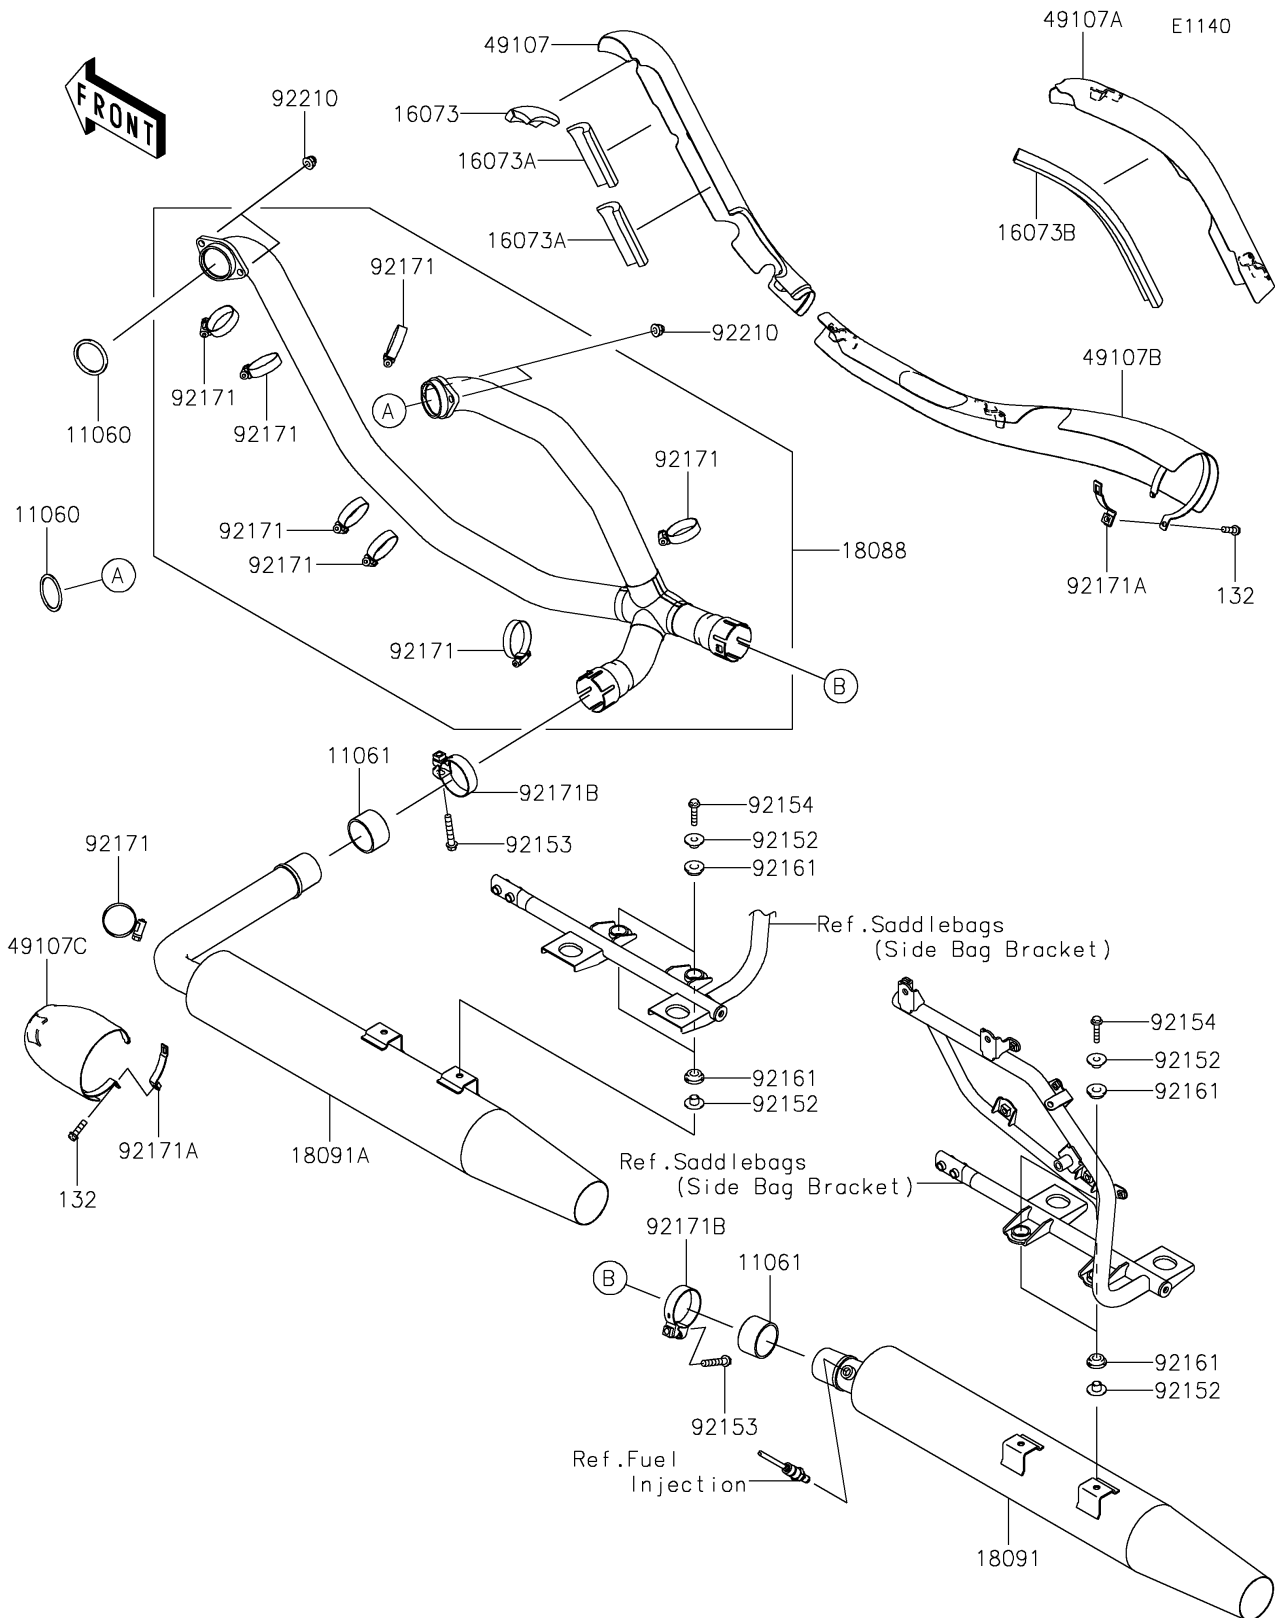

2018 Vulcan® 1700 Voyager® ABS PARTS DIAGRAM

Muffler(s)

2018 Vulcan® 1700 Voyager® ABS PARTS LIST

Muffler(s)

ITEM NAME	PART NUMBER	QUANTITY
GASKET,EXHAUST PIPE (Ref # 11060)	11060-1119	1
GASKET,MUFFLER CONNECTING (Ref # 11061)	11061-0240	1
BOLT-FLANGED-SMALL,6X20 (Ref # 132)	132BC0620	1
INSULATOR (Ref # 16073)	16073-0125	1
INSULATOR (Ref # 16073A)	16073-0126	1
INSULATOR (Ref # 16073B)	16073-0128	1
PIPE-EXHAUST (Ref # 18088)	18088-0414	1
BODY-COMP-MUFFLER,RH (Ref # 18091)	18091-0938	1
BODY-COMP-MUFFLER,LH (Ref # 18091A)	18091-0955	1
COVER-EXHAUST PIPE,FR-F (Ref # 49107)	49107-0166	1
COVER-EXHAUST PIPE,RR (Ref # 49107A)	49107-0167	1
COVER-EXHAUST PIPE,FR-R (Ref # 49107B)	49107-0168	1
COVER-EXHAUST PIPE,LH (Ref # 49107C)	49107-0169	1
COLLAR,8.8X12X10.6 (Ref # 92152)	92152-0082	1
BOLT,8X45 (Ref # 92153)	92153-0702	1
BOLT,FLANGED,8X32 (Ref # 92154)	92154-0136	1
DAMPER (Ref # 92161)	92161-0135	1
CLAMP (Ref # 92171)	92171-0072	1
CLAMP (Ref # 92171A)	92171-0294	1
CLAMP (Ref # 92171B)	92171-0358	1
NUT,CAP,8MM (Ref # 92210)	92210-1132	1