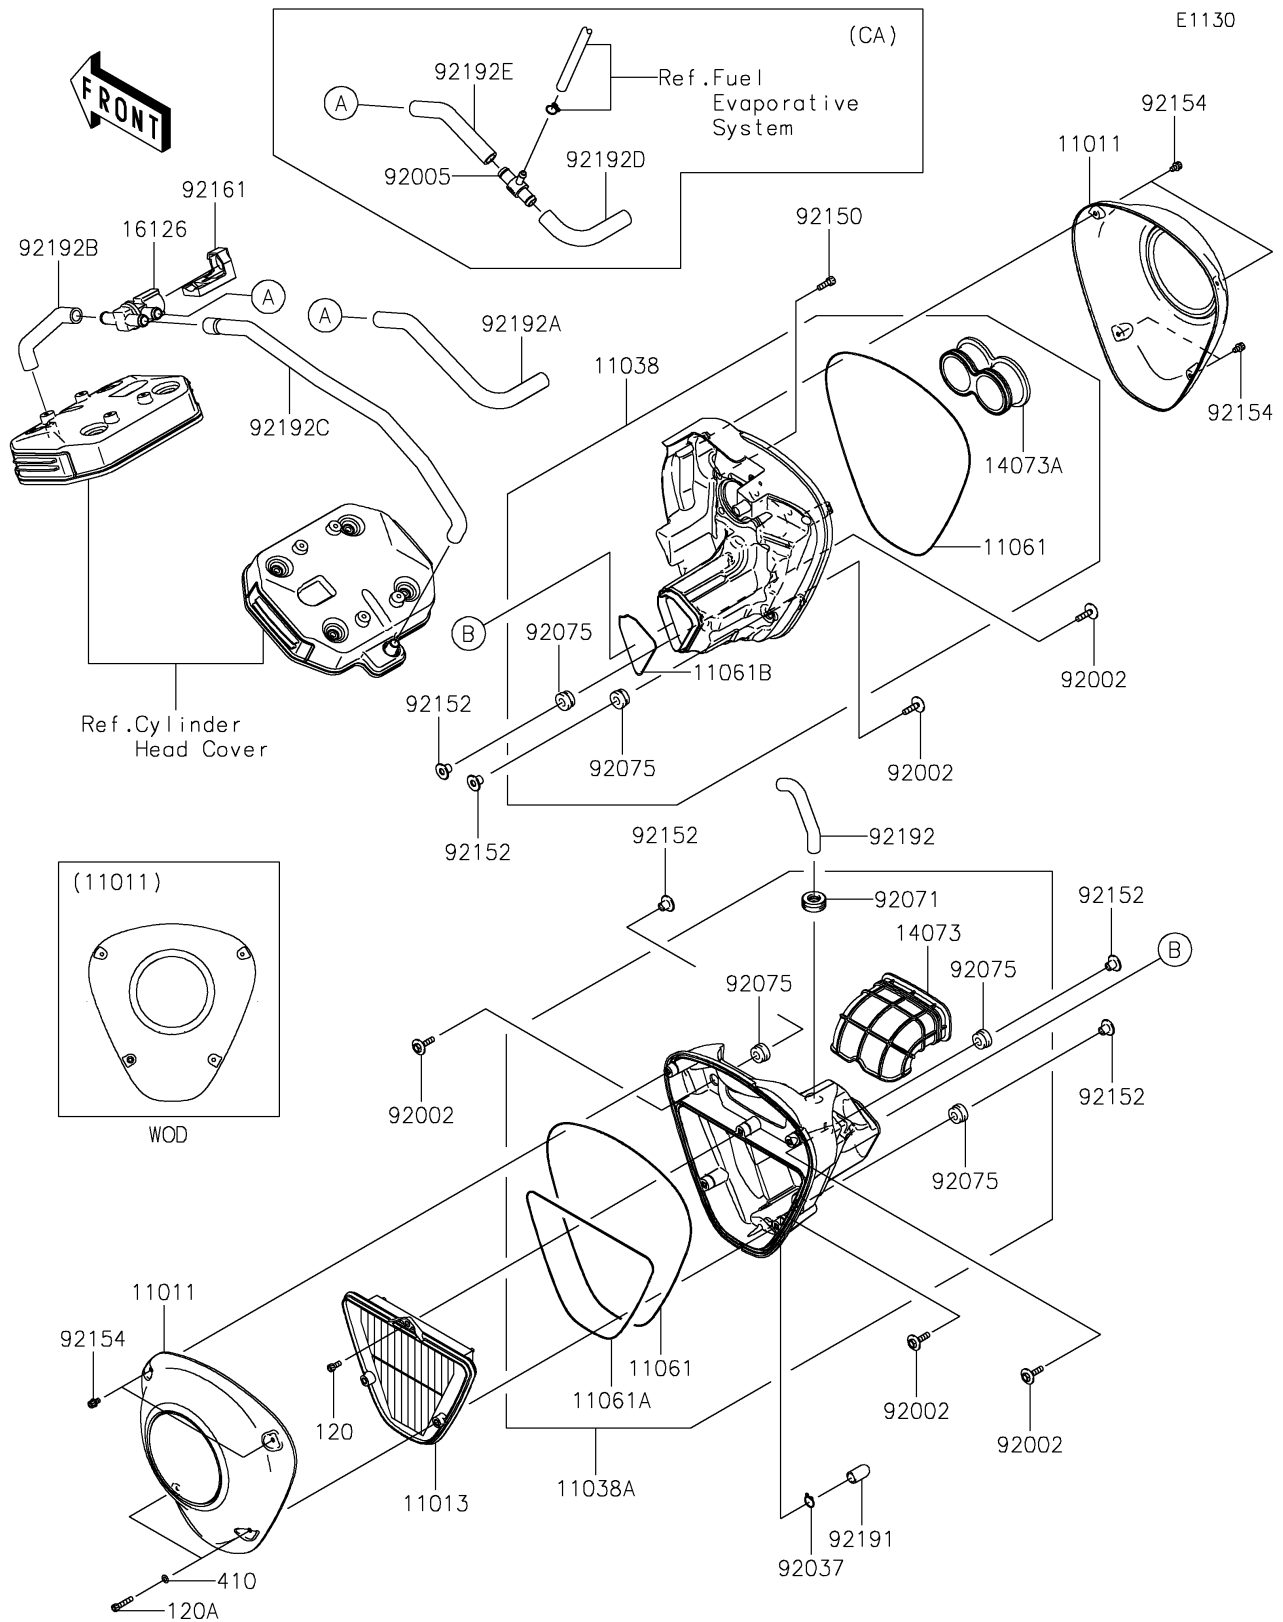

2018 Vulcan® 1700 Voyager® ABS PARTS DIAGRAM

Air Cleaner

2018 Vulcan® 1700 Voyager® ABS PARTS LIST

Air Cleaner

ITEM NAME	PART NUMBER	QUANTITY
CASE-AIR FILTER (Ref # 11011)	11011-0119	1
ELEMENT-AIR FILTER (Ref # 11013)	11013-0031	1
CASE-ASSY-AIR FILTER,RH (Ref # 11038)	11038-0708	1
CASE-ASSY-AIR FILTER,LH (Ref # 11038A)	11038-0710	1
GASKET,3X812 (Ref # 11061)	11061-0346	1
GASKET,3X630 (Ref # 11061A)	11061-0347	1
GASKET,3X222 (Ref # 11061B)	11061-0367	1
BOLT-SOCKET,5X12 (Ref # 120)	120CA0512	1
BOLT-SOCKET,5X25 (Ref # 120A)	120R0525	1
DUCT,INTAKE (Ref # 14073)	14073-0202	1
DUCT,THROBO. FUNNEL (Ref # 14073A)	14073-0203	1
VALVE,AIR SWITCHING (Ref # 16126)	16126-0746	1
W-PLAIN-S,5MM (Ref # 410)	410S0500	1
BOLT,6X25 (Ref # 92002)	92002-1135	1
FITTING (Ref # 92005)	92005-0054	1
CLAMP,14.5MM (Ref # 92037)	92037-1900	1
GROMMET,AIR SUCTION VALVE (Ref # 92071)	92071-1249	1
DAMPER,RUBBER (Ref # 92075)	92075-1123	1
BOLT,6X18 (Ref # 92150)	92150-1645	1
COLLAR,6.3X10X12 (Ref # 92152)	92152-0694	1
BOLT,SOCKET,5X10 (Ref # 92154)	92154-0131	1
DAMPER (Ref # 92161)	92161-0309	1
TUBE (Ref # 92191)	92191-1704	1
TUBE,BREATHER (Ref # 92192)	92192-0650	1
TUBE,A/C-ASWV (Ref # 92192A)	92192-0651	1
TUBE,FR HEAD-ASWV (Ref # 92192B)	92192-0652	1
TUBE,RR HEAD-ASWV (Ref # 92192C)	92192-0653	1
TUBE,ASWV-FITTING (Ref # 92192D)	92192-0654	1
TUBE,FITTING-A/C (Ref # 92192E)	92192-0655	1