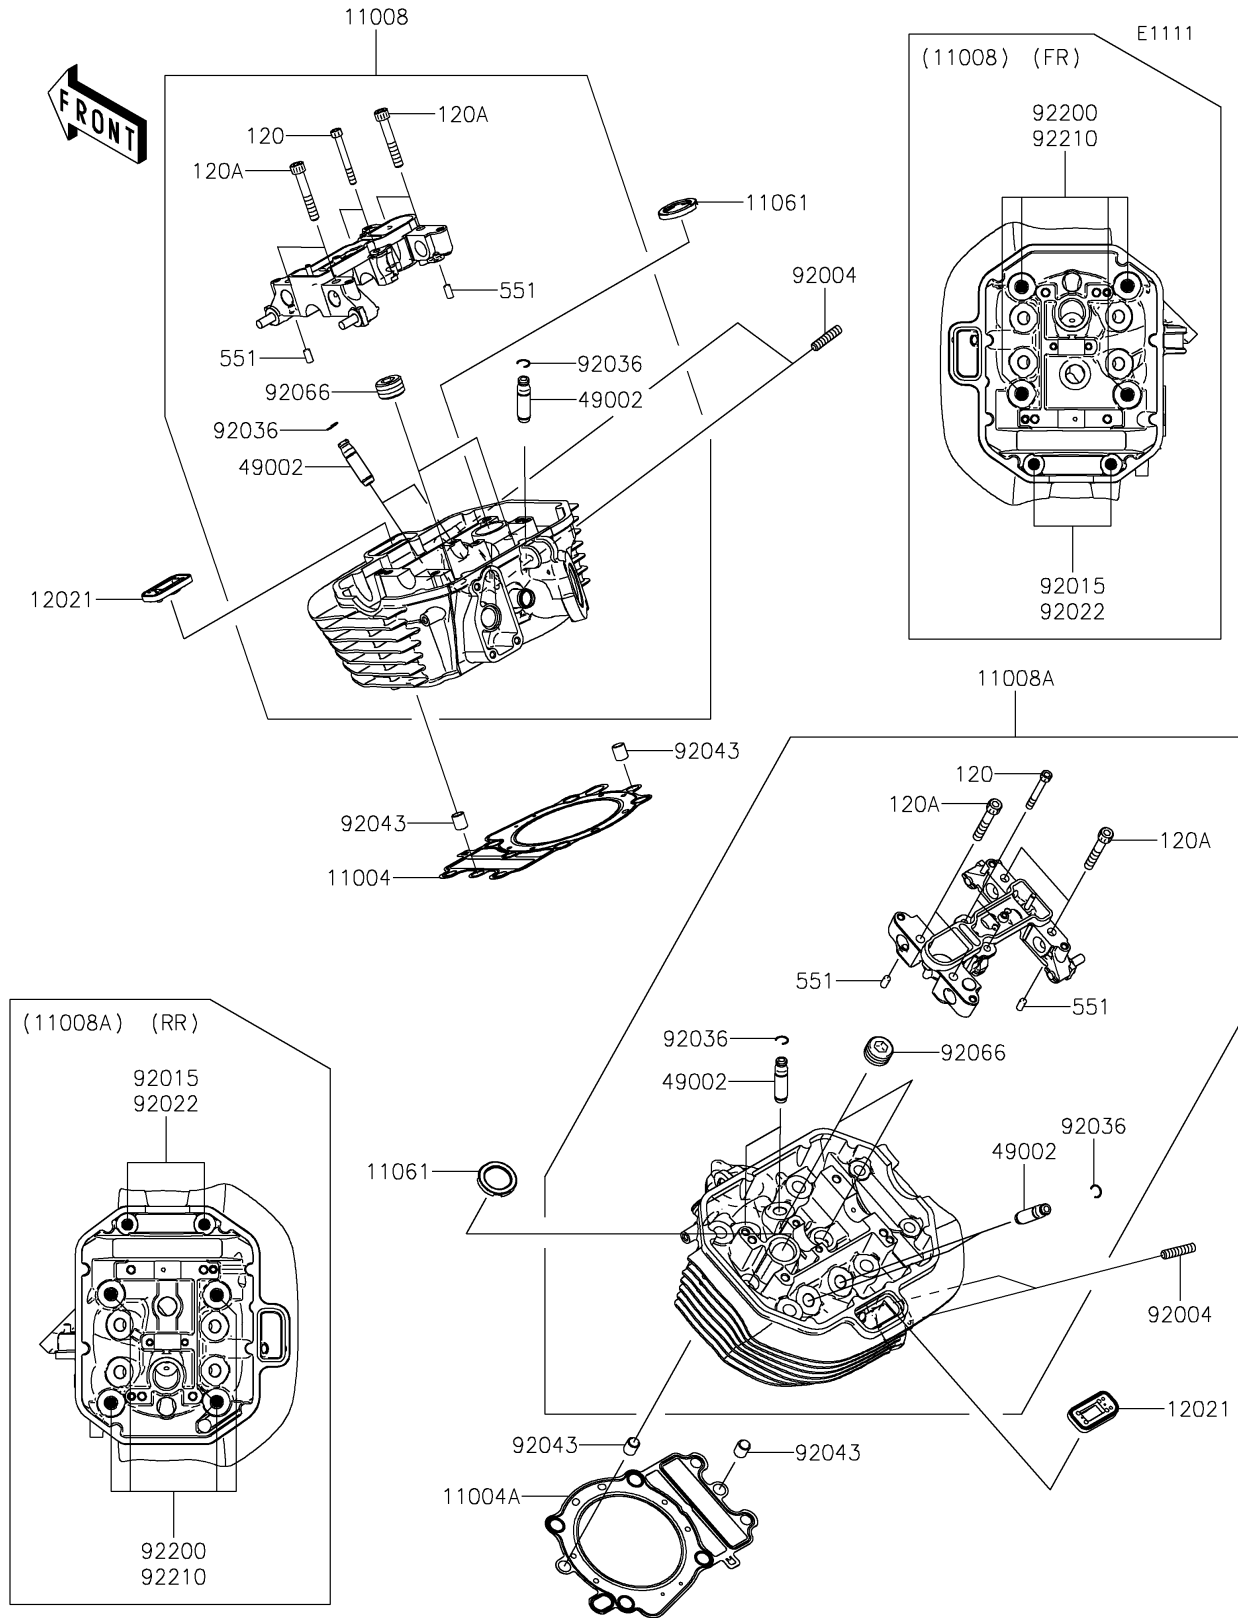

2018 Vulcan® 1700 Voyager® ABS PARTS DIAGRAM

Cylinder Head

2018 Vulcan® 1700 Voyager® ABS PARTS LIST

Cylinder Head

ITEM NAME	PART NUMBER	QUANTITY
GASKET-HEAD,FR (Ref # 11004)	11004-0076	1
GASKET-HEAD,RR (Ref # 11004A)	11004-0077	1
HEAD-COMP-CYLINDER,FR (Ref # 11008)	11008-0922	1
HEAD-COMP-CYLINDER,RR (Ref # 11008A)	11008-0924	1
GASKET,PLUG HOLE (Ref # 11061)	11061-0409	1
BOLT-SOCKET,6X50 (Ref # 120)	120Q0650	1
VALVE-ASSY-REED (Ref # 12021)	12021-0017	1
BOLT-SOCKET,8X50 (Ref # 120A)	120Q0850	1
GUIDE-VALVE (Ref # 49002)	49002-0707	1
PIN-DOWEL,6X12 (Ref # 551)	551A0612	1
STUD,8X20 (Ref # 92004)	92004-0046	1
NUT,FLANGED,10MM (Ref # 92015)	92015-077	1
WASHER,10.2X20X1.5 (Ref # 92022)	92022-3742	1
RING-SNAP,VALVE GUIDE (Ref # 92036)	92036-023	1
PIN,12X14 (Ref # 92043)	92043-0963	1
PLUG,PT1/2X12.5 (Ref # 92066)	92066-0002	1
WASHER,12.3X25X3.2 (Ref # 92200)	92200-0422	1
NUT,12MM (Ref # 92210)	92210-0546	1