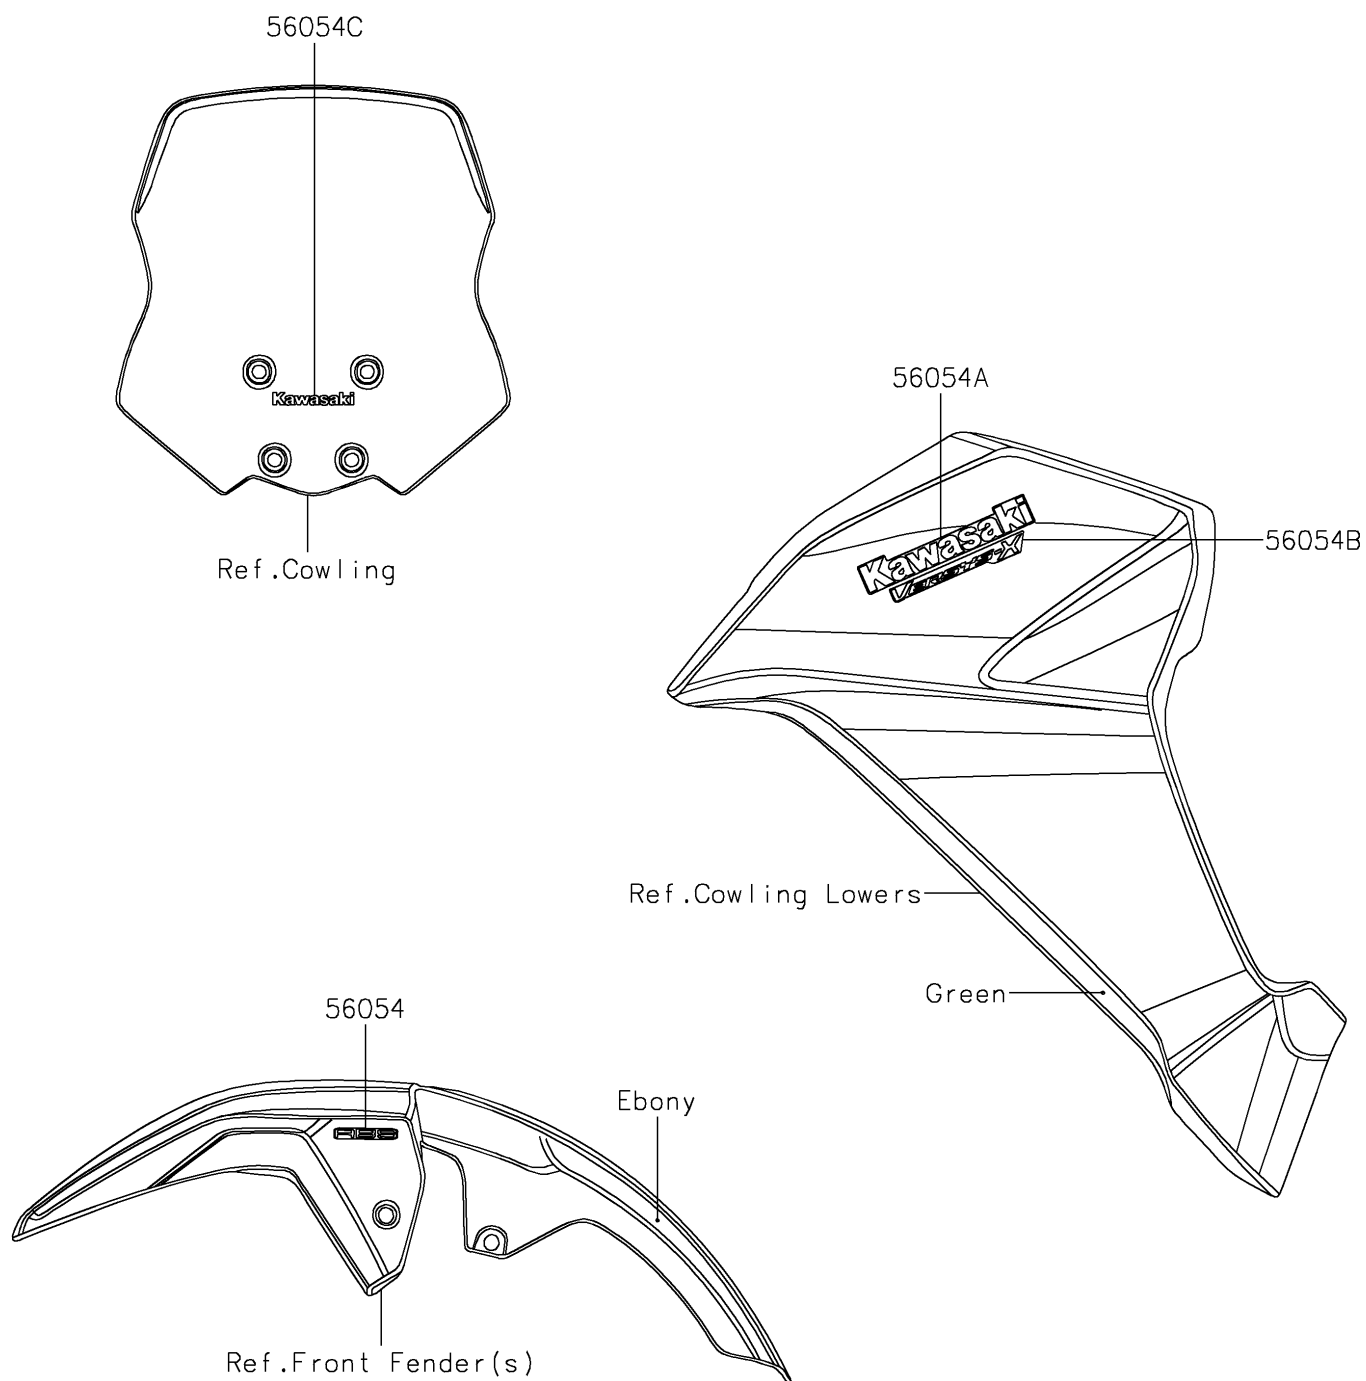

## 2017 PARTS DIAGRAM

Decals(Green)(CHF)

F2861

## 2017 PARTS LIST

Decals(Green)(CHF)

ITEM NAME	PART NUMBER	QUANTITY
MARK,FR FENDER,ABS (Ref # 56054)	56054-1586	1
MARK,SIDE COWL.,KAWASAKI (Ref # 56054A)	56054-2239	1
MARK,SIDE COWL.,VERSYS-X (Ref # 56054B)	56054-2250	1
MARK,WINDSHIELD,KAWASAKI (Ref # 56054C)	56054-2261	1