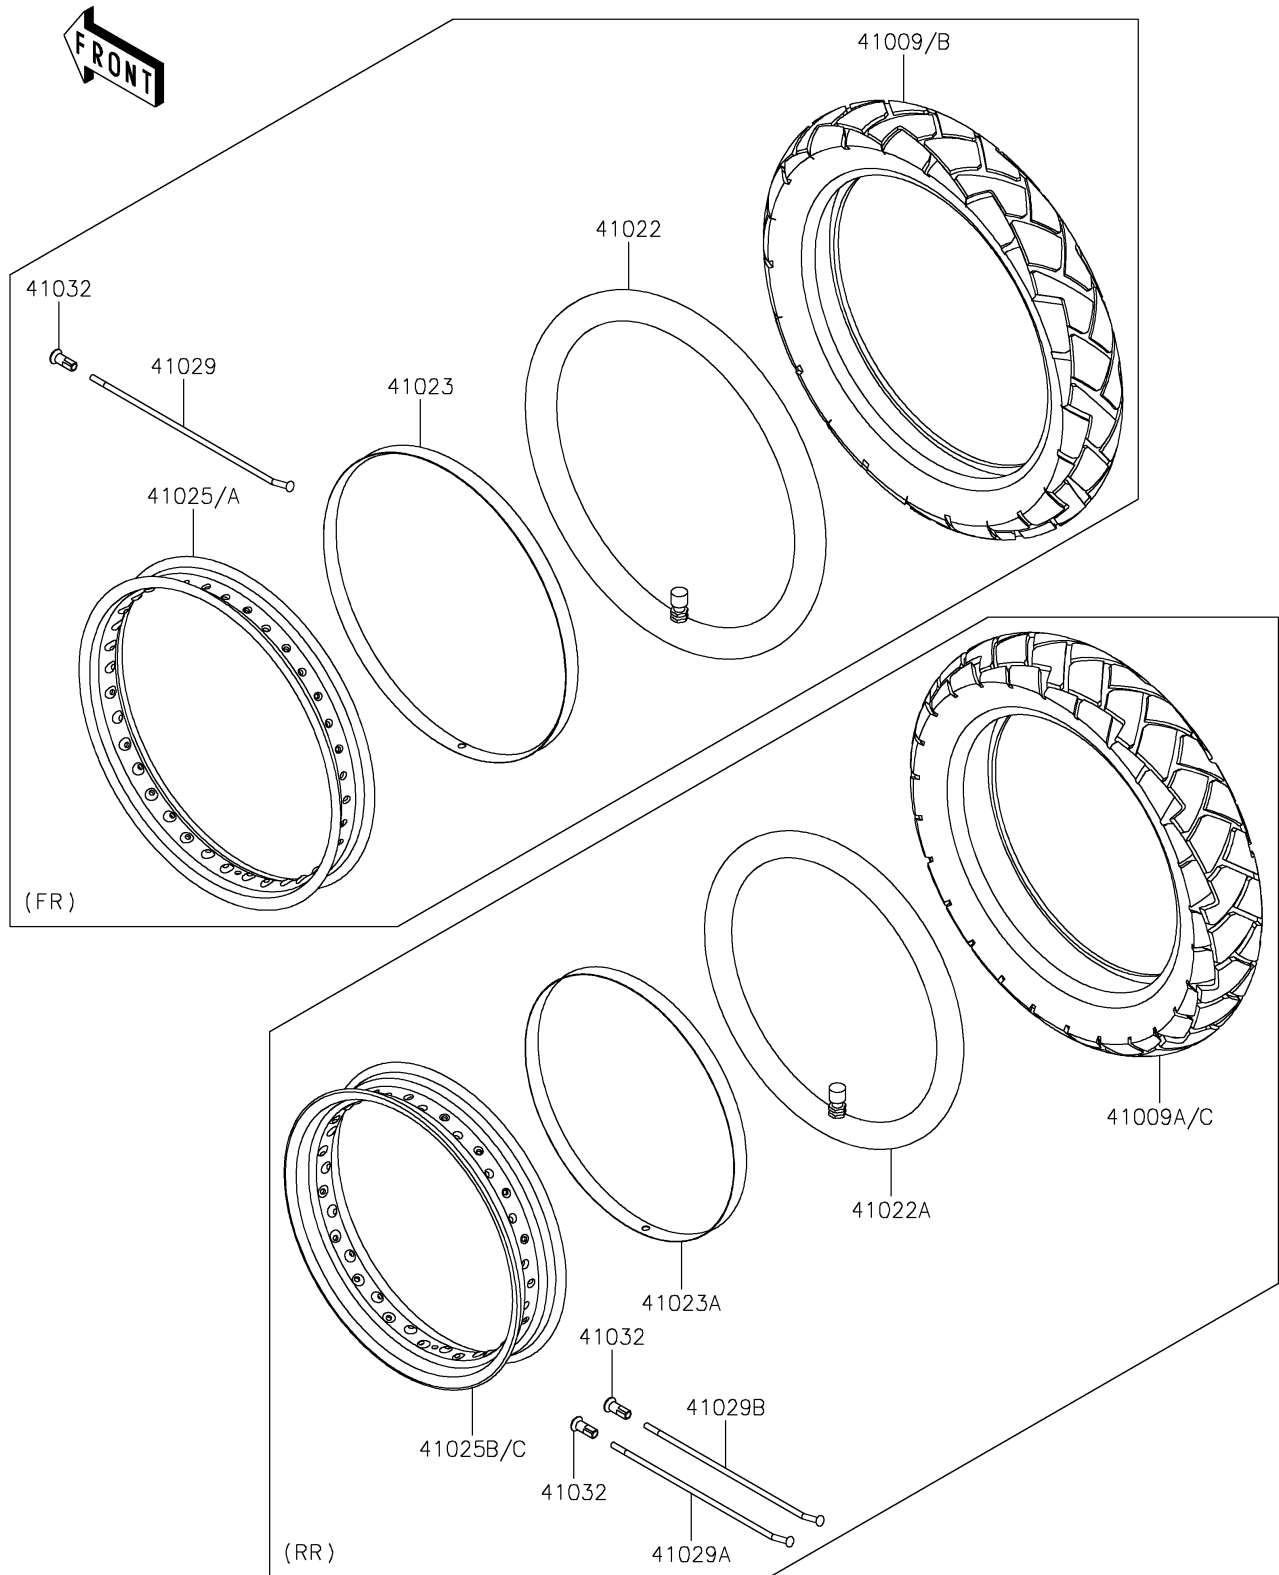

2017 PARTS DIAGRAM

Wheels/Tires

F2210

2017 PARTS LIST

Wheels/Tires

ITEM NAME	PART NUMBER	QUANTITY
TIRE,FR,100/90-19 57S,GP-210F (Ref # 41009)	41009-0705	1
TIRE,RR,130/80-17 65S,GP-210R (Ref # 41009A)	41009-0706	1
TUBE-TIRE,FR,100/90-19(IRC) (Ref # 41022)	41022-0103	1
TUBE-TIRE,RR,130/80-17(IRC) (Ref # 41022A)	41022-0104	1
BAND-RIM,FR,25-19J (Ref # 41023)	41023-0038	1
BAND-RIM,RR,25-17J (Ref # 41023A)	41023-0039	1
RIM,FR,2.15X19,SILVER (Ref # 41025)	41025-0373-WA	1
RIM,RR,3.00X17,SILVER (Ref # 41025B)	41025-0374-WA	1
SPOKE-INNER,196X164.5D (Ref # 41029)	41029-0087	1
SPOKE-INNER,175X163.5D (Ref # 41029A)	41029-0088	1
SPOKE-INNER,172X159D (Ref # 41029B)	41029-0089	1
NIPPLE-SPOKE (Ref # 41032)	41032-0005	1