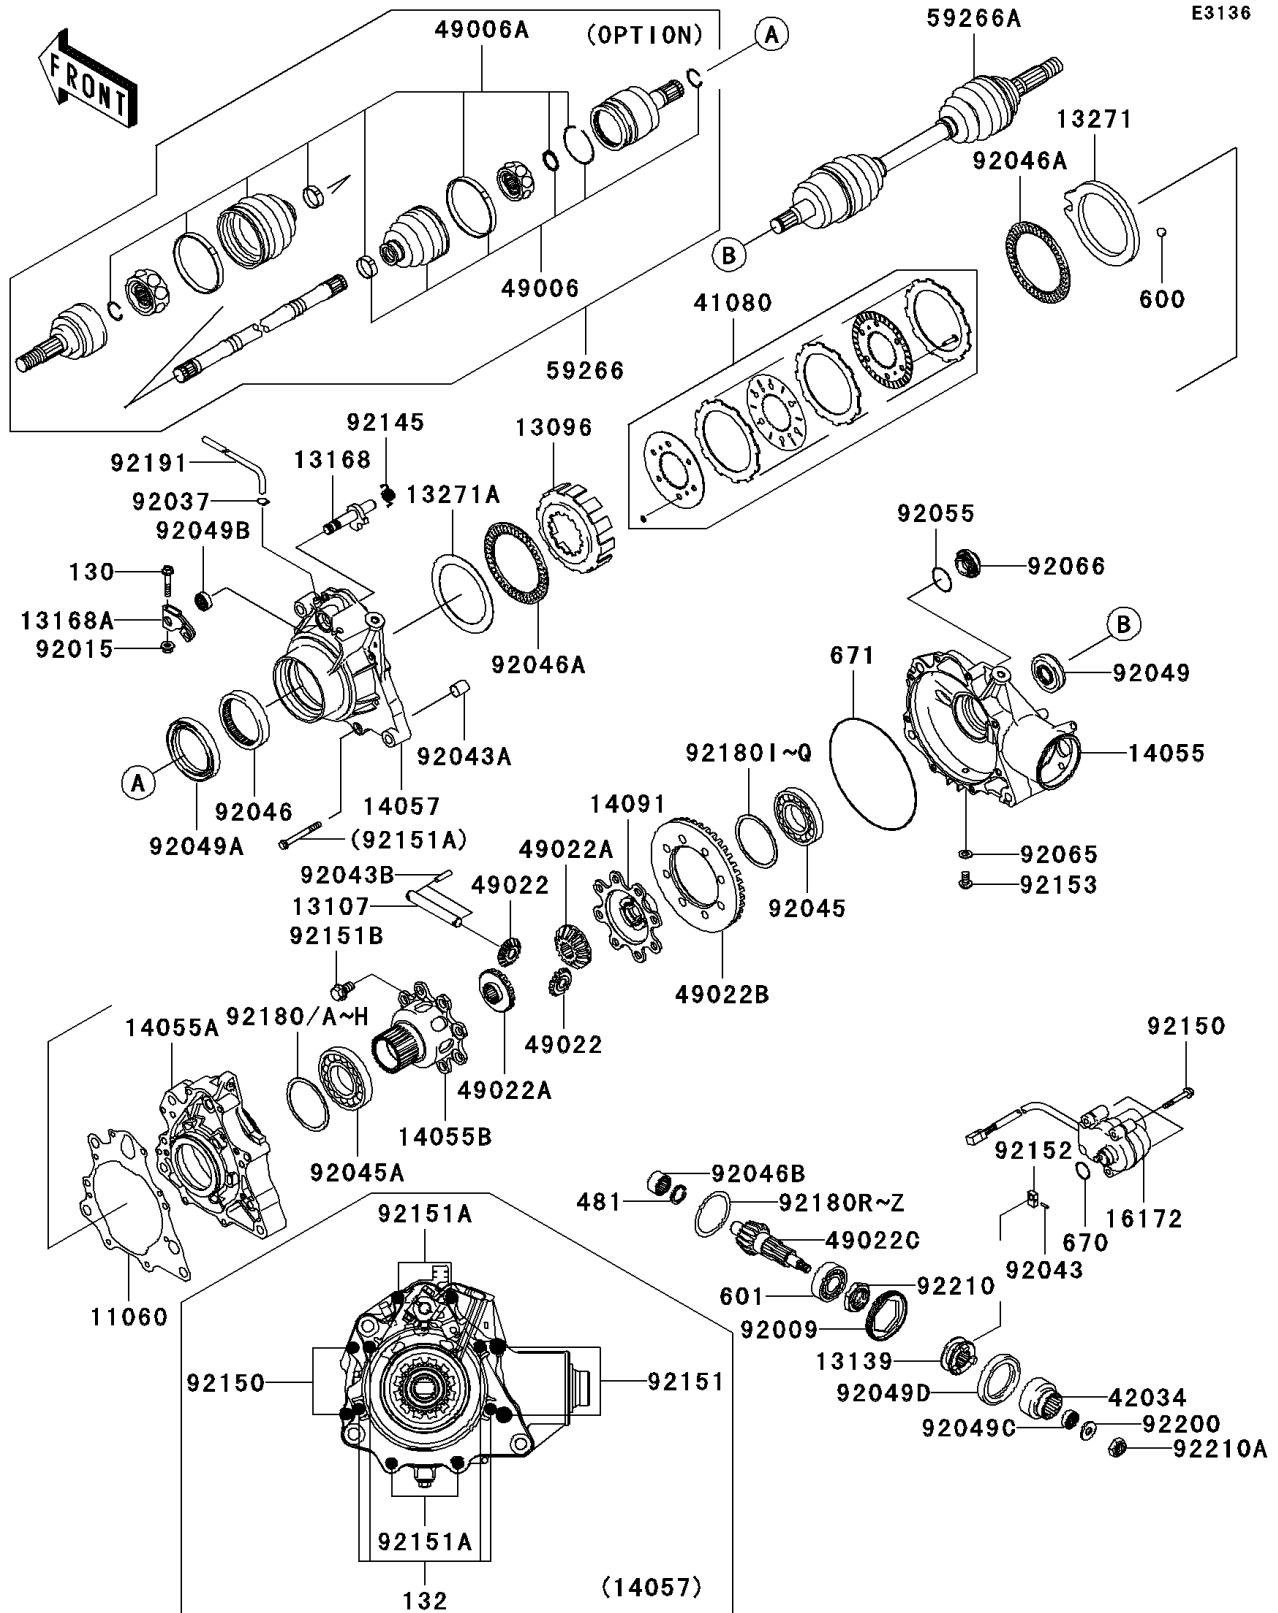

2005 Prairie® 700 4x4 Team Green™ Special Edition PARTS DIAGRAM

Drive Shaft-Front

2005 Prairie® 700 4x4 Team Green™ Special Edition PARTS LIST

Drive Shaft-Front

ITEM NAME	PART NUMBER	QUANTITY
GASKET,DIFF CASE (Ref # 11060)	11060-1982	1
HOUSING-CLUTCH,DISC (Ref # 13096)	13096-1163	1
SHAFT,CROSS (Ref # 13107)	13107-1447	1
SHIFTER,DIFFERENTIAL (Ref # 13139)	13139-1097	1
LEVER,DIFF (Ref # 13168)	13168-1724	1
LEVER,DIFFERENTIAL (Ref # 13168A)	13168-1725	1
PLATE,CAM (Ref # 13271)	13271-1497	1
PLATE,DISC (Ref # 13271A)	13271-1503	1
CASE-GEAR (Ref # 14055)	14055-1149	1
CASE-GEAR,CENTER (Ref # 14055A)	14055-1155	1
CASE-GEAR,BEVEL,LH (Ref # 14055B)	14055-1156	1
CASE-COMP-GEAR,DIFF,LH (Ref # 14057)	14057-1004	1
COVER,BEVEL,RH (Ref # 14091)	14091-1197	1
ACTUATOR (Ref # 16172)	16172-0004	1
DISC ASSY,DIFFERENTIAL LOCK (Ref # 41080)	41080-1512	1
COUPLING,BEVEL (Ref # 42034)	42034-1192	1
BOOT,DOJ (Ref # 49006)	49006-0034	1
BOOT,BJ (Ref # 49006A)	49006-0035	1
GEAR-BEVEL,10T (Ref # 49022)	49022-1177	1
GEAR-BEVEL,16T (Ref # 49022A)	49022-1178	1
GEAR-BEVEL,35T (Ref # 49022B)	49022-1190	1
GEAR-BEVEL,8T (Ref # 49022C)	49022-1201	1
JOINT-BALL,LH (Ref # 59266)	59266-1135	1
JOINT-BALL,RH (Ref # 59266A)	59266-1136	1
SCREW,64MM (Ref # 92009)	92009-1914	1
NUT,LOCK,FLANGED,6MM (Ref # 92015)	92015-1339	1
CLAMP,HOSE (Ref # 92037)	92037-1104	1
PIN,2X10.5 (Ref # 92043)	92043-0083	1
PIN,6.2X8X14 (Ref # 92043A)	92043-1263	1