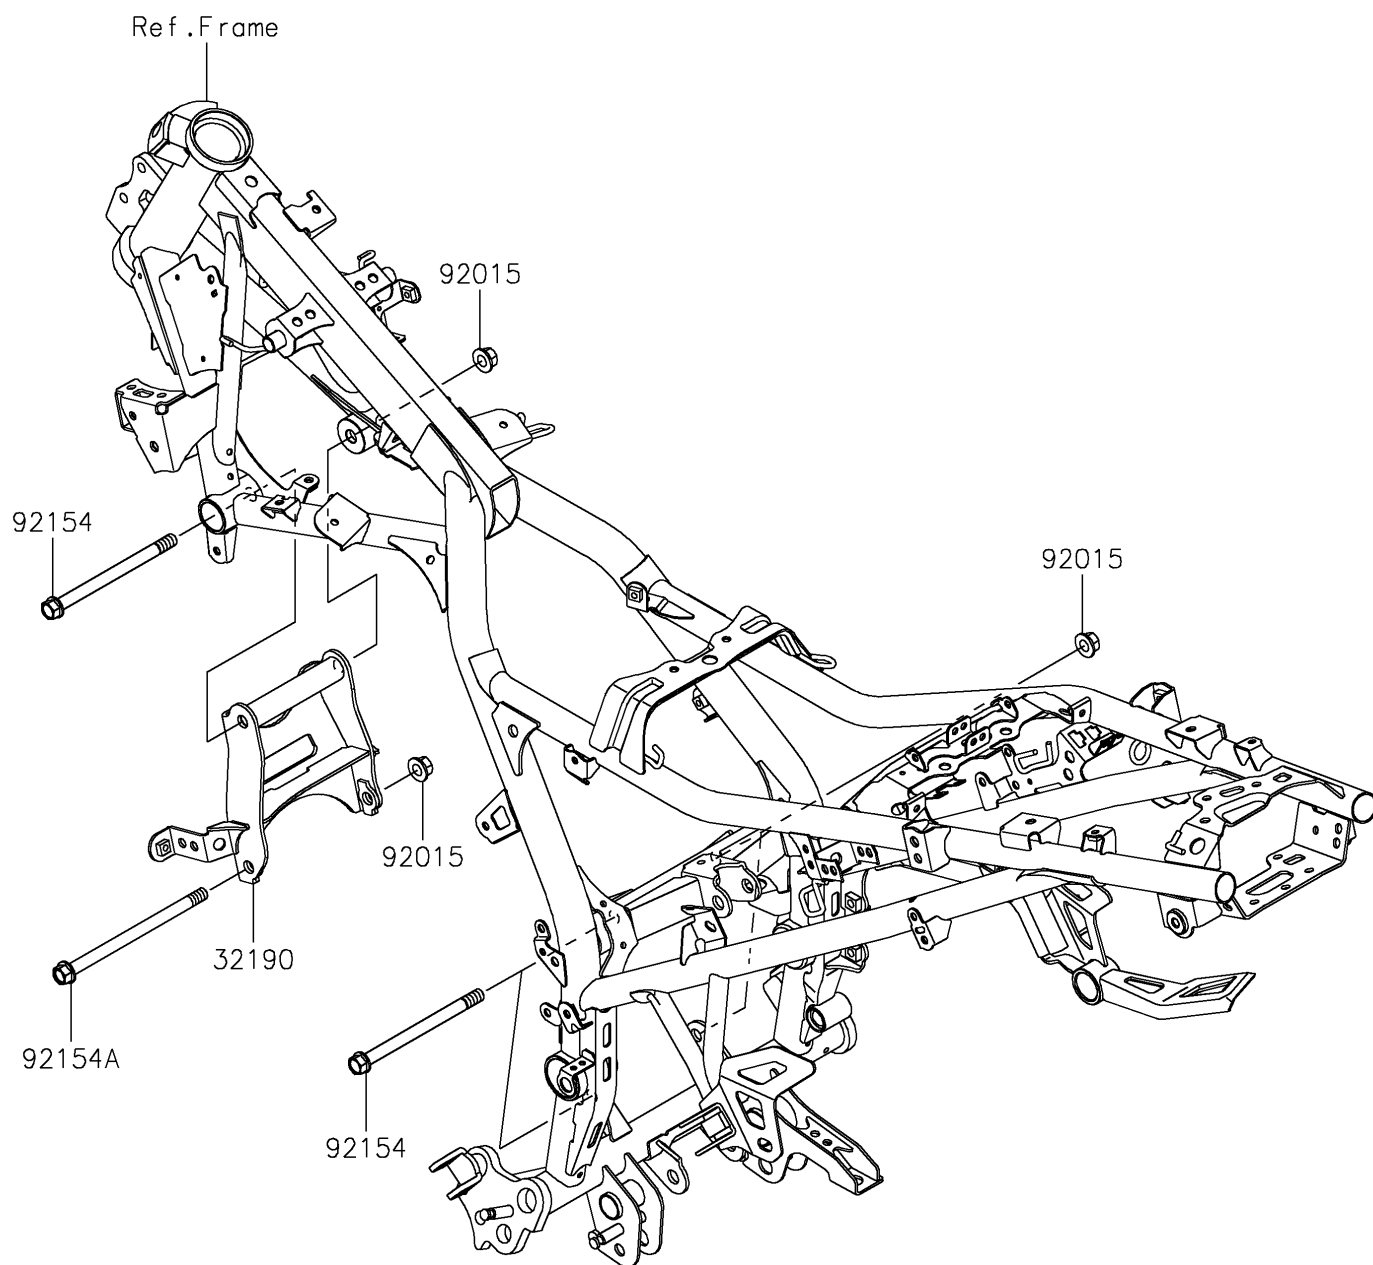

2017 PARTS DIAGRAM

Engine Mount

F2122

2017 PARTS LIST

Engine Mount

ITEM NAME	PART NUMBER	QUANTITY
BRACKET-ENGINE (Ref # 32190)	32190-0740	1
NUT,FLANGED,10MM (Ref # 92015)	92015-1415	1
BOLT,FLANGED,10X135 (Ref # 92154)	92154-0359	1
BOLT (Ref # 92154A)	92154-2509	1