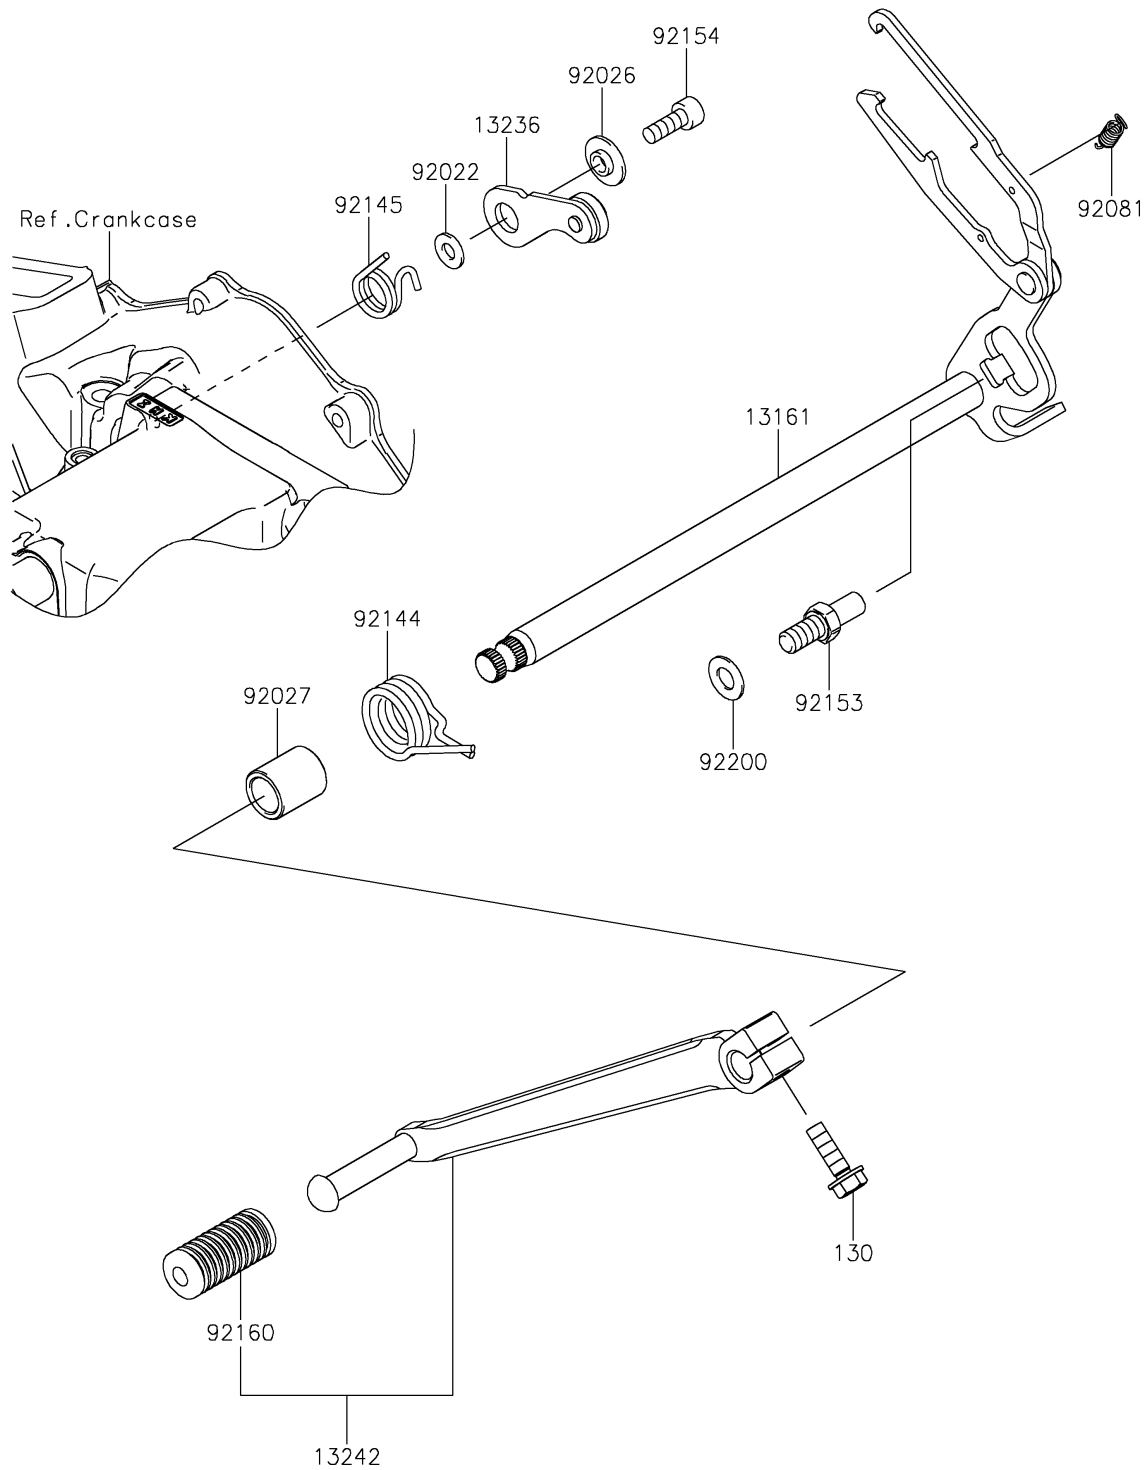

2017 PARTS DIAGRAM

Gear Change Mechanism

E1370

2017 PARTS LIST

Gear Change Mechanism

ITEM NAME	PART NUMBER	QUANTITY
BOLT-FLANGED,6X20 (Ref # 130)	130CC0620	1
LEVER-COMP-CHANGE SHAFT (Ref # 13161)	13161-0560	1
LEVER-COMP (Ref # 13236)	13236-0797	1
LEVER-ASSY-CHANGE,PEDAL (Ref # 13242)	13242-0151	1
WASHER,6X12.8X1.2 (Ref # 92022)	92022-1827	1
SPACER (Ref # 92026)	92026-1217	1
COLLAR,13X18.3X21.5 (Ref # 92027)	92027-1440	1
SPRING,CHANGE LEVER (Ref # 92081)	92081-076	1
SPRING,CHANGE PEDAL RETURN (Ref # 92144)	92144-1074	1
SPRING (Ref # 92145)	92145-1747	1
BOLT,8X15.5 (Ref # 92153)	92153-1986	1
BOLT,SOCKET,6X16 (Ref # 92154)	92154-0235	1
DAMPER,CHANGE PEDAL (Ref # 92160)	92160-1036	1
WASHER,8.2X16X1 (Ref # 92200)	92200-0434	1