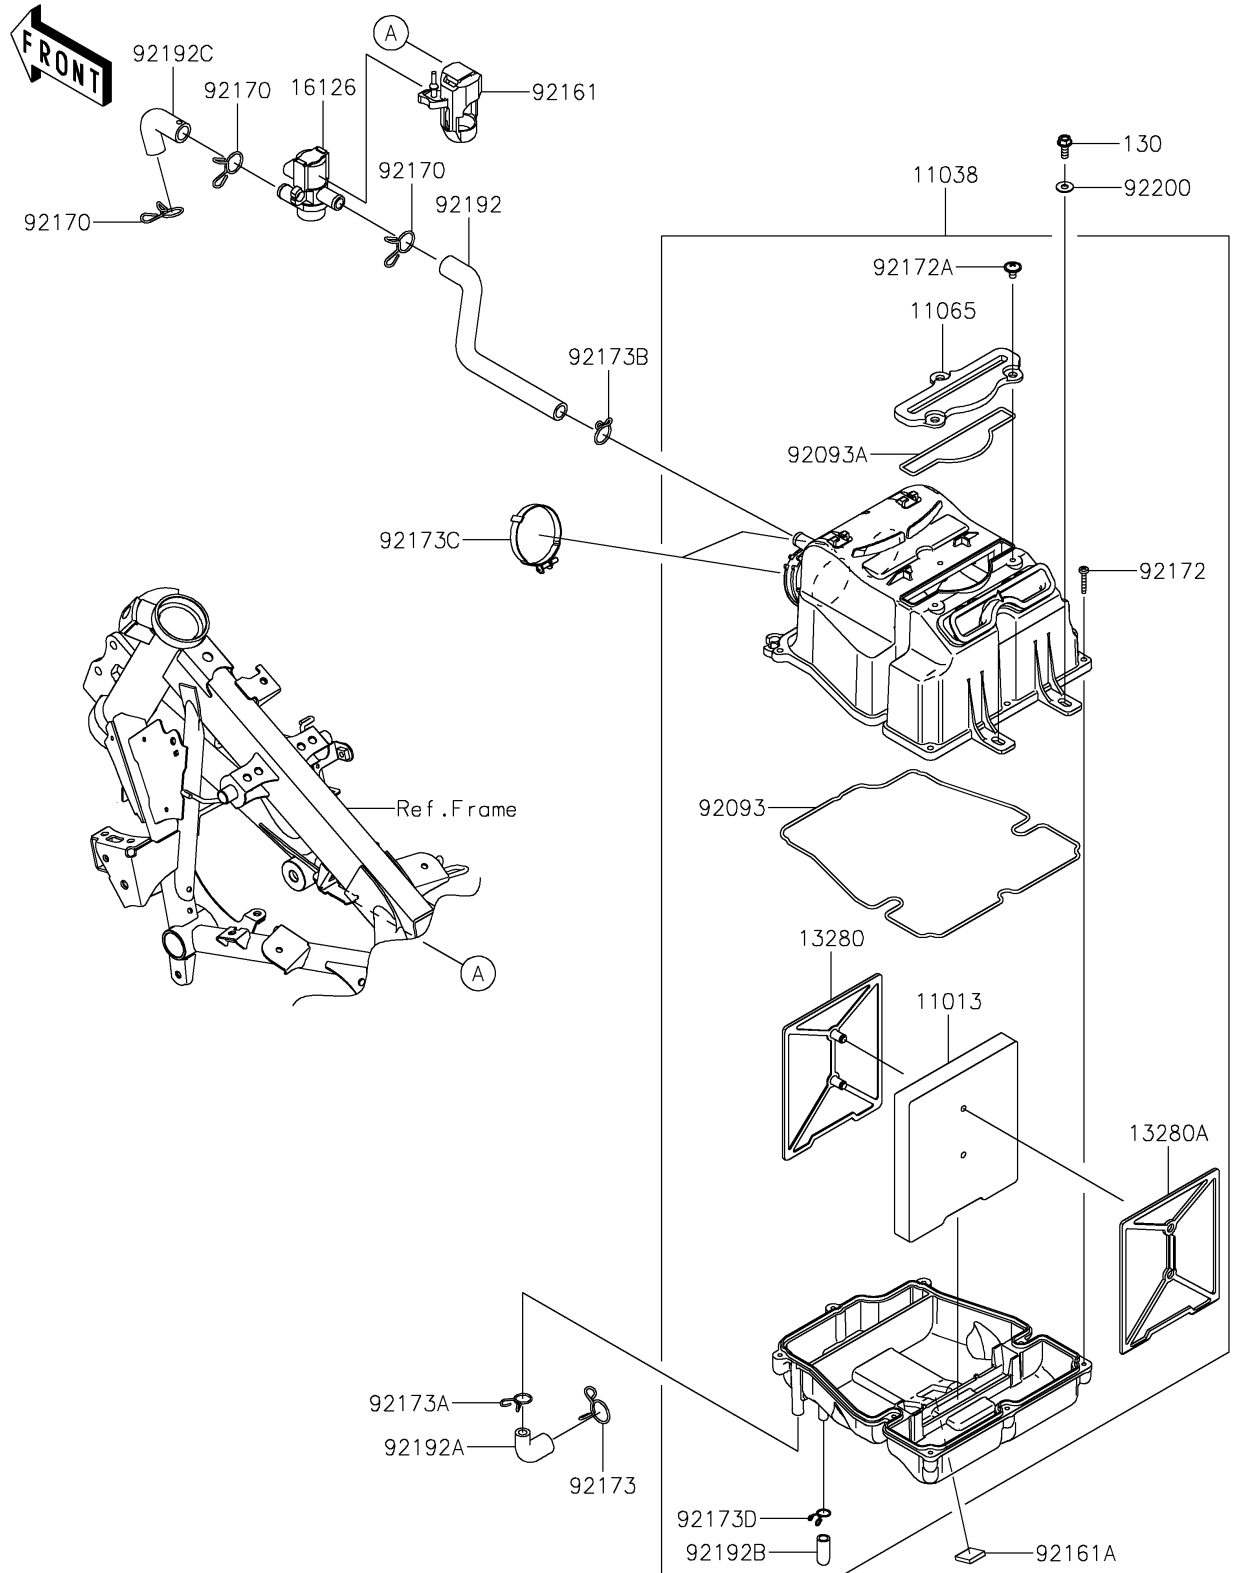

2017 PARTS DIAGRAM

Air Cleaner

E1130

2017 PARTS LIST

Air Cleaner

ITEM NAME	PART NUMBER	QUANTITY
ELEMENT-AIR FILTER (Ref # 11013)	11013-0762	1
CASE-ASSY-AIR FILTER (Ref # 11038)	11038-0049	1
CAP (Ref # 11065)	11065-0967	1
BOLT-FLANGED,6X16 (Ref # 130)	130BA0616	1
HOLDER,AIR FILTER ELEMENT (Ref # 13280)	13280-0883	1
HOLDER,AIR FILTER ELEMENT (Ref # 13280A)	13280-0884	1
VALVE,AIR CUT (Ref # 16126)	16126-0744	1
SEAL,CASE (Ref # 92093)	92093-0698	1
SEAL,CAP (Ref # 92093A)	92093-0699	1
DAMPER,ACV (Ref # 92161)	92161-1424	1
DAMPER,20X20X4 (Ref # 92161A)	92161-1992	1
CLAMP (Ref # 92170)	92170-1017	1
SCREW,TAPPING,5X25 (Ref # 92172)	92172-0803	1
SCREW,6X10 (Ref # 92172A)	92172-1144	1
CLAMP,20MM (Ref # 92173)	92173-0190	1
CLAMP,14MM (Ref # 92173A)	92173-0192	1
CLAMP,18MM (Ref # 92173B)	92173-0193	1
CLAMP (Ref # 92173C)	92173-1653	1
CLAMP (Ref # 92173D)	92173-1714	1
TUBE,VALVE-AIR FILTER (Ref # 92192)	92192-1727	1
TUBE,BREATHER (Ref # 92192A)	92192-1728	1
TUBE,DRAIN CLEAN (Ref # 92192B)	92192-1744	1
TUBE,VALVE-CYLINDER HRAD (Ref # 92192C)	92192-1763	1
WASHER,6.5X16X1.0 (Ref # 92200)	92200-0796	1