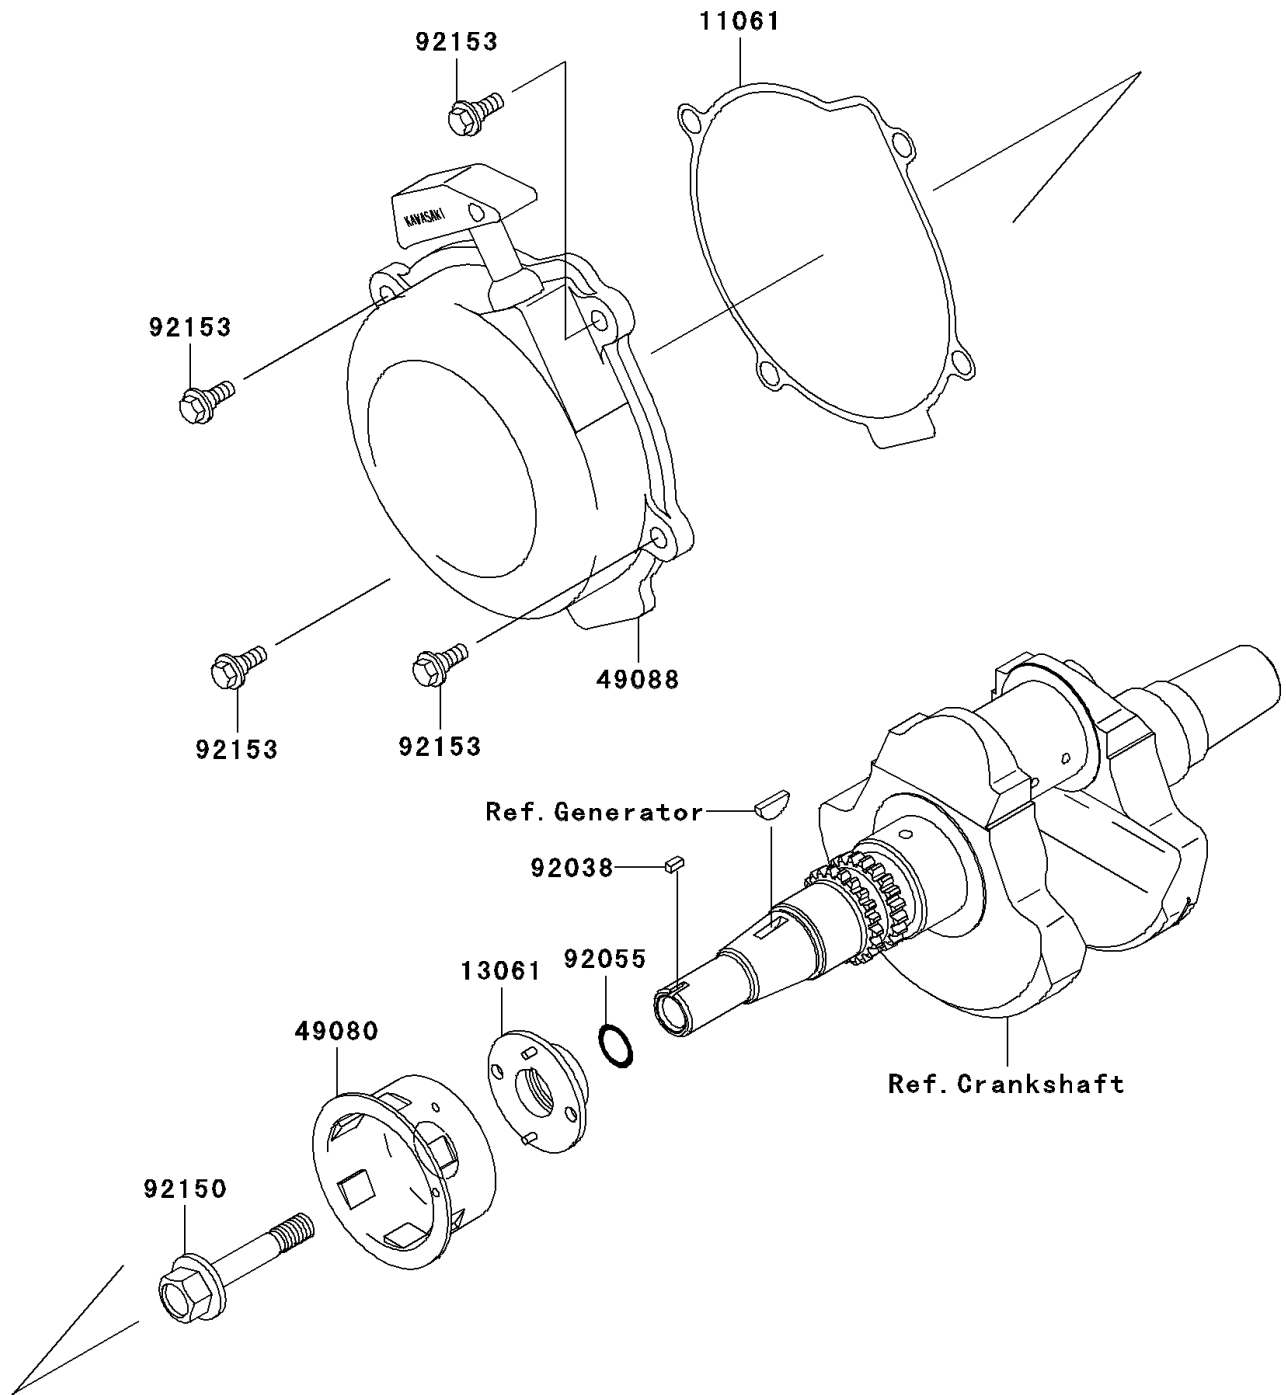

2005 Prairie® 700 4x4 Team Green™ Special Edition PARTS DIAGRAM

Recoil Starter

E3040

2005 Prairie® 700 4x4 Team Green™ Special Edition PARTS LIST

Recoil Starter

ITEM NAME	PART NUMBER	QUANTITY
GASKET,RECOIL STARTER (Ref # 11061)	11061-1153	1
BOSS (Ref # 13061)	13061-1873	1
PULLEY-STARTING (Ref # 49080)	49080-1061	1
STARTER-RECOIL (Ref # 49088)	49088-1058	1
KEY,SUNK (Ref # 92038)	92038-1051	1
RING-O,19.8X2.2 (Ref # 92055)	92055-1215	1
BOLT,12X65 (Ref # 92150)	92150-1987	1
BOLT,FLANGED,6X16 (Ref # 92153)	92153-7007	1