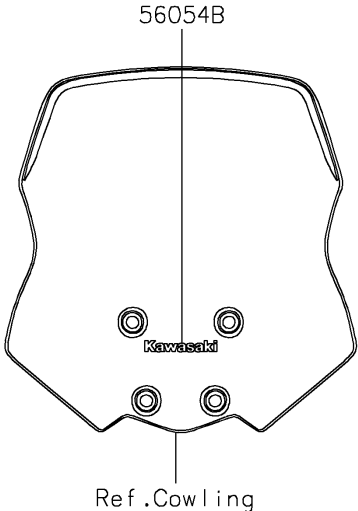

2017 PARTS DIAGRAM

Decals(Gray)(BHF)

F2861A

2017 PARTS LIST

Decals(Gray)(BHF)

ITEM NAME	PART NUMBER	QUANTITY
MARK,SIDE COWL.,KAWASAKI (Ref # 56054)	56054-2239	1
MARK,SIDE COWL.,VERSYS-X (Ref # 56054A)	56054-2240	1
MARK,WINDSHIELD,KAWASAKI (Ref # 56054B)	56054-2261	1