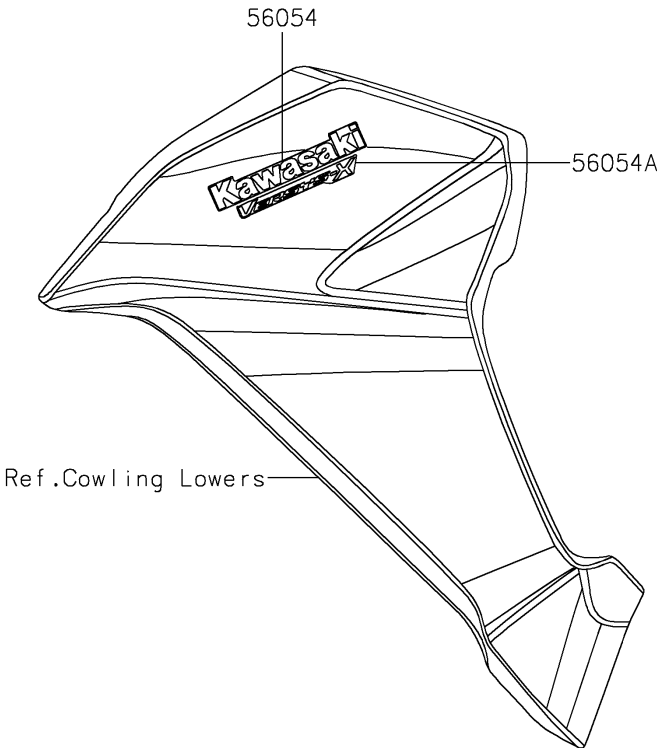

2017 PARTS DIAGRAM

Decals(Gray)(BHF)

F2861A

2017 PARTS LIST

Decals(Gray)(BHF)

ITEM NAME	PART NUMBER	QUANTITY
MARK,SIDE COWL.,KAWASAKI (Ref # 56054)	56054-2239	1
MARK,SIDE COWL.,VERSYS-X (Ref # 56054A)	56054-2240	1
MARK,WINDSHIELD,KAWASAKI (Ref # 56054B)	56054-2261	1