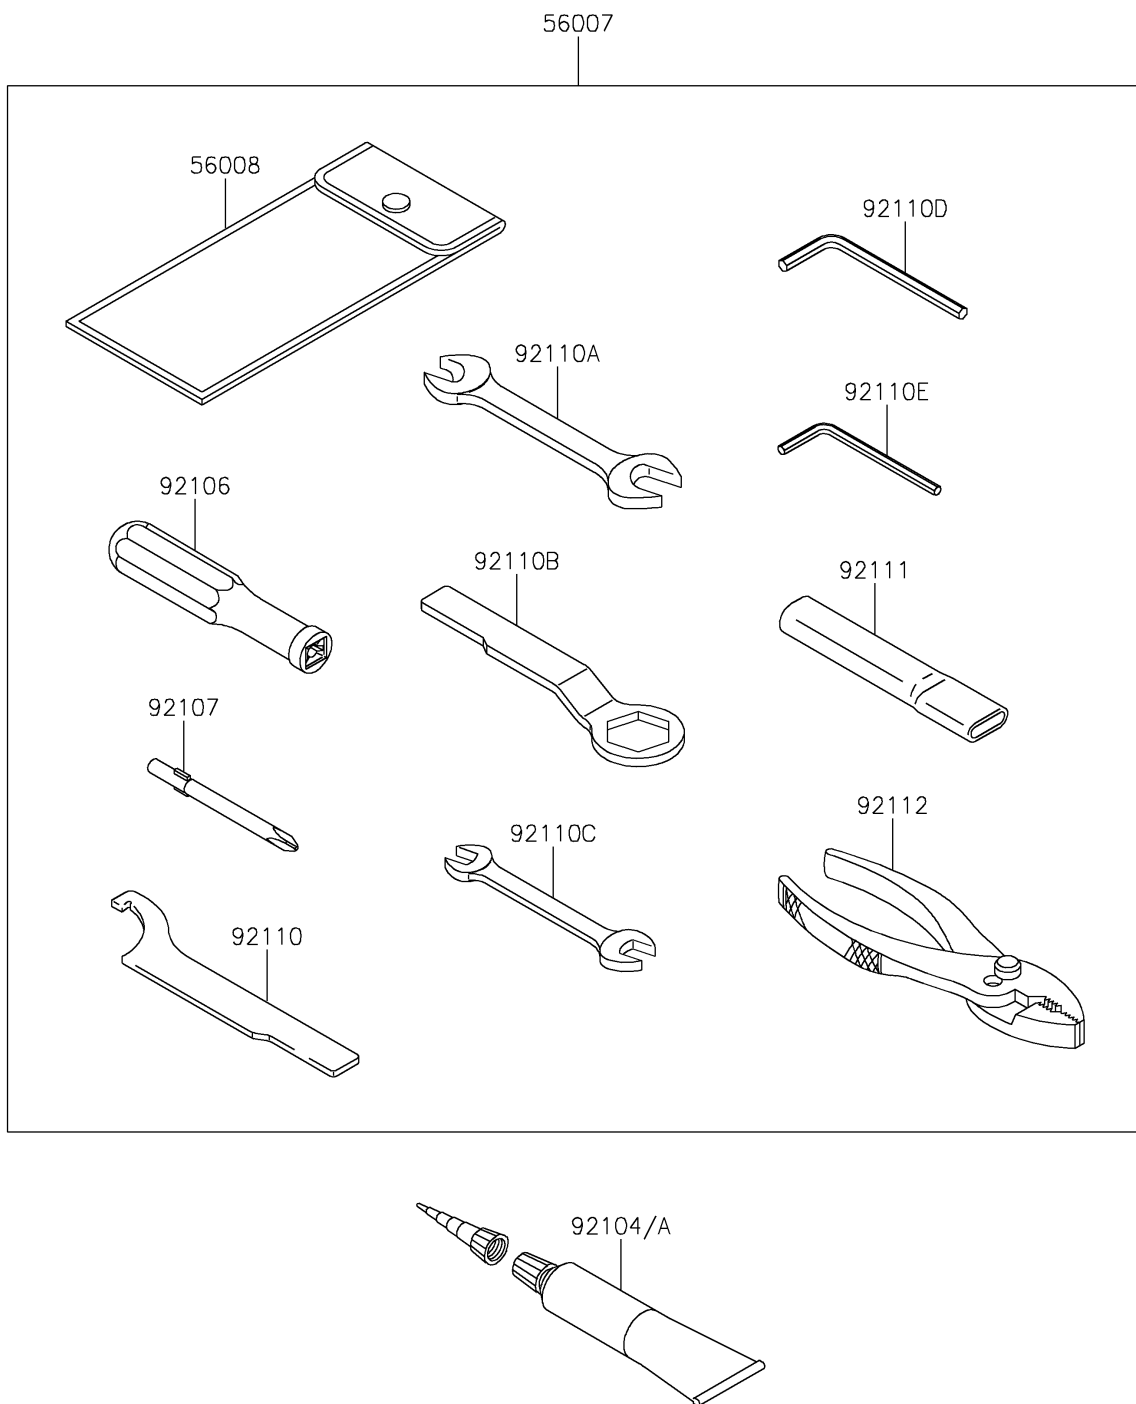

## 2017 PARTS DIAGRAM

Owner's Tools

F2810

## 2017 PARTS LIST

Owner's Tools

ITEM NAME	PART NUMBER	QUANTITY
TOOL-KIT (Ref # 56007)	56007-0157	1
BAG,TOOL (Ref # 56008)	56008-0036	1
GASKET-LIQUID,TB1211F,CLEAR (Ref # 92104)	92104-0004	1
GASKET-LIQUID,TB1216B,BLACK (Ref # 92104A)	92104-1064	1
GRIP-SCREW DRIVER (Ref # 92106)	92106-0004	1
TOOL-DRIVER,#2PHILLIPS (Ref # 92107)	92107-0020	1
TOOL-WRENCH,HOOK (Ref # 92110)	92110-0040	1
TOOL-WRENCH,OPEN END,14X17 (Ref # 92110A)	92110-0057	1
TOOL-WRENCH,BOX END,27MM (Ref # 92110B)	92110-0065	1
TOOL-WRENCH,OPEN END,10X12 (Ref # 92110C)	92110-0564	1
TOOL-WRENCH,ALLEN,5MM (Ref # 92110D)	92110-0566	1
TOOL-WRENCH,ALLEN,4MM (Ref # 92110E)	92110-0567	1
TOOL-BAR,WRENCH (Ref # 92111)	92111-0008	1
TOOL-PLIERS (Ref # 92112)	92112-0007	1