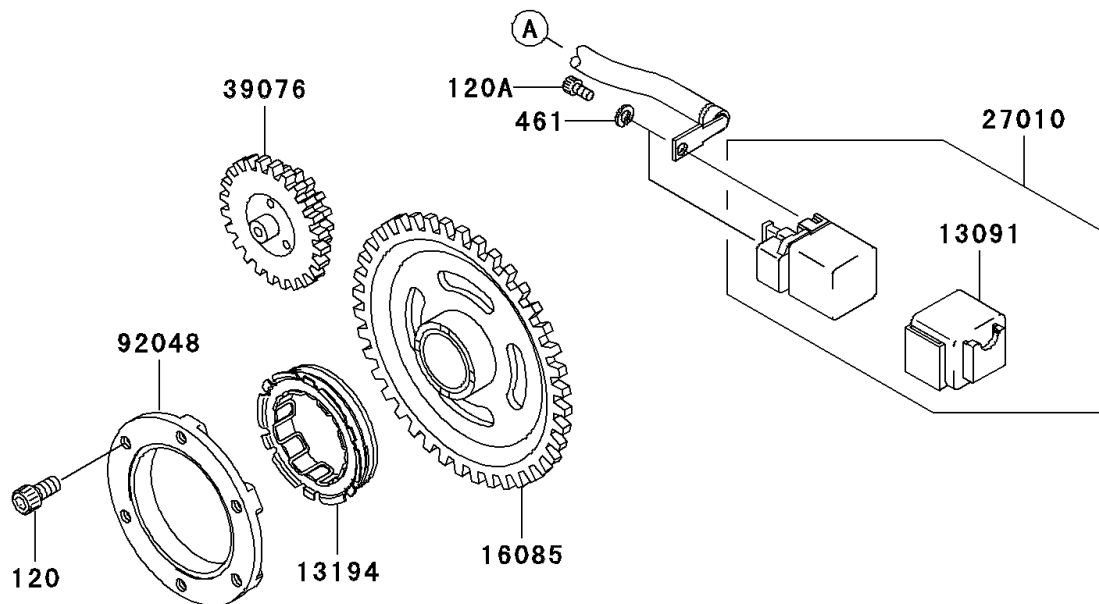

2005 Prairie® 700 4x4 Team Green™ Special Edition PARTS DIAGRAM

Starter Motor

E1840

2005 Prairie® 700 4x4 Team Green™ Special Edition PARTS LIST

Starter Motor

ITEM NAME	PART NUMBER	QUANTITY
BOLT-SOCKET,8X16 (Ref # 120)	120P0816	1
BOLT-SOCKET,5X10 (Ref # 120A)	120S0510	1
BOLT-FLANGED-SMALL,6X30 (Ref # 132)	132Y0630	1
WASHER-SPRING,5MM,BLACK (Ref # 461)	461K0500	1
HOLDER (Ref # 13091)	13091-1992	1
CLUTCH-ONEWAY (Ref # 13194)	13194-1094	1
GEAR,STARTER (Ref # 16085)	16085-1238	1
GROMMET,STARTER TERMINAL (Ref # 21017)	21017-017	1
WASHER,9.1X18X0.2 (Ref # 21025)	21025-011	1
BRUSH,CARBON (Ref # 21039)	21039-1063	1
SPRING-BRUSH (Ref # 21040)	21040-1057	1
STARTER-ELECTRIC (Ref # 21163)	21163-1320	1
WIRE-LEAD (Ref # 26011)	26011-1814	1
SWITCH,MAGNETIC (Ref # 27010)	27010-1376	1
LIMITER,STARTER (Ref # 39076)	39076-0005	1
NUT,STARTER MOTOR (Ref # 92015)	92015-1476	1
WASHER,9.1X18X0.8 (Ref # 92022)	92022-1132	1
WASHER,LOCK,T=2.0 (Ref # 92022A)	92022-1458	1
RACE,ONE WAY CLUTCH (Ref # 92048)	92048-0002	1
RING-O (Ref # 92055)	92055-1276	1
RING-O,4.5X2.0 (Ref # 92055A)	92055-1370	1
RING-O,STARTER MOTOR (Ref # 92055B)	92055-1381	1
BOLT (Ref # 92150)	92150-1243	1