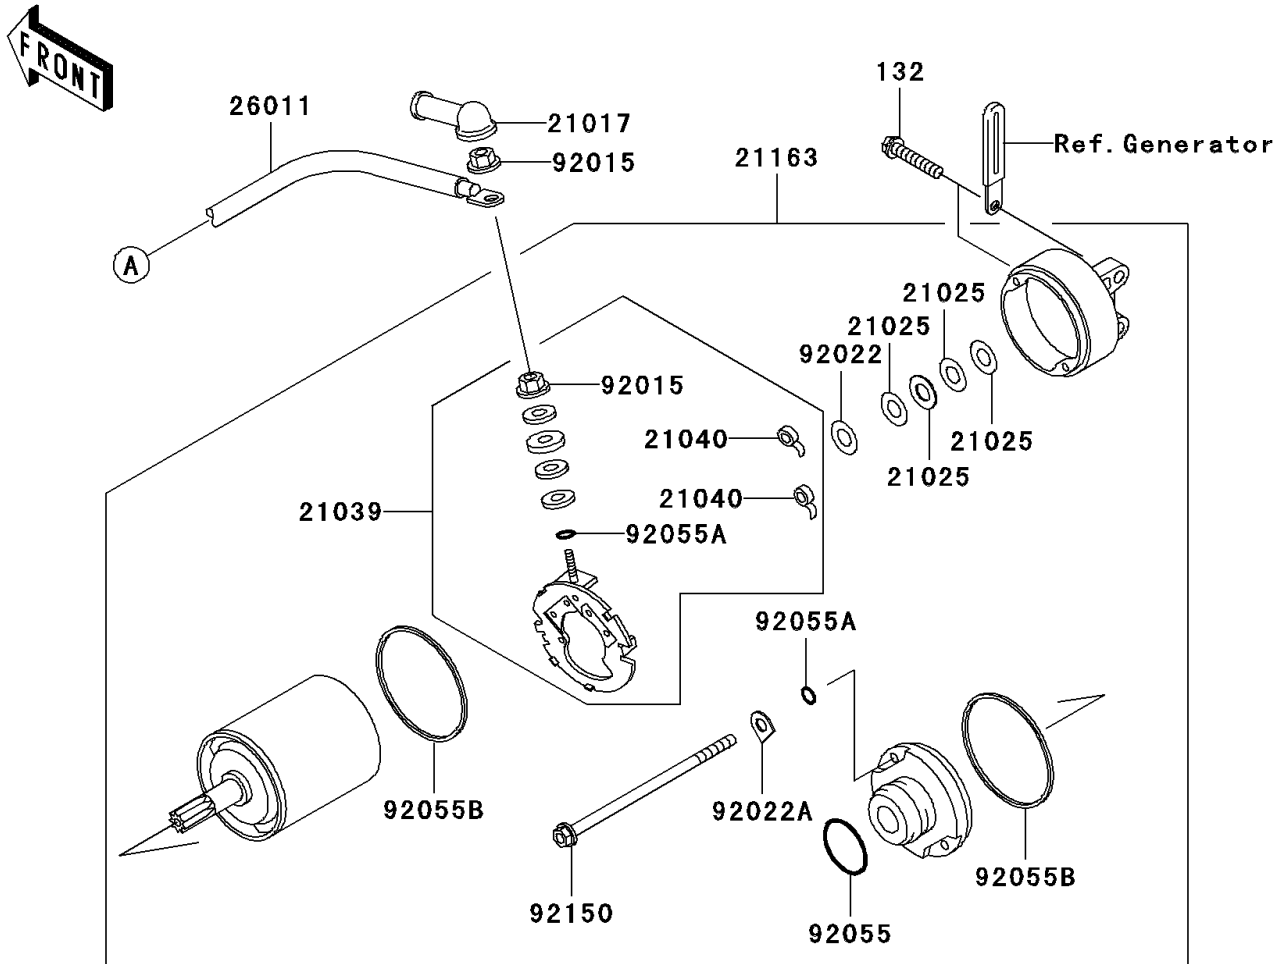

2005 Prairie® 700 4x4 Team Green™ Special Edition PARTS DIAGRAM

Starter Motor

E1840

2005 Prairie® 700 4x4 Team Green™ Special Edition PARTS LIST

Starter Motor

ITEM NAME	PART NUMBER	QUANTITY
BOLT-SOCKET,8X16 (Ref # 120)	120P0816	1
BOLT-SOCKET,5X10 (Ref # 120A)	120S0510	1
BOLT-FLANGED-SMALL,6X30 (Ref # 132)	132Y0630	1
WASHER-SPRING,5MM,BLACK (Ref # 461)	461K0500	1
HOLDER (Ref # 13091)	13091-1992	1
CLUTCH-ONEWAY (Ref # 13194)	13194-1094	1
GEAR,STARTER (Ref # 16085)	16085-1238	1
GROMMET,STARTER TERMINAL (Ref # 21017)	21017-017	1
WASHER,9.1X18X0.2 (Ref # 21025)	21025-011	1
BRUSH,CARBON (Ref # 21039)	21039-1063	1
SPRING-BRUSH (Ref # 21040)	21040-1057	1
STARTER-ELECTRIC (Ref # 21163)	21163-1320	1
WIRE-LEAD (Ref # 26011)	26011-1814	1
SWITCH,MAGNETIC (Ref # 27010)	27010-1376	1
LIMITER,STARTER (Ref # 39076)	39076-0005	1
NUT,STARTER MOTOR (Ref # 92015)	92015-1476	1
WASHER,9.1X18X0.8 (Ref # 92022)	92022-1132	1
WASHER,LOCK,T=2.0 (Ref # 92022A)	92022-1458	1
RACE,ONE WAY CLUTCH (Ref # 92048)	92048-0002	1
RING-O (Ref # 92055)	92055-1276	1
RING-O,4.5X2.0 (Ref # 92055A)	92055-1370	1
RING-O,STARTER MOTOR (Ref # 92055B)	92055-1381	1
BOLT (Ref # 92150)	92150-1243	1