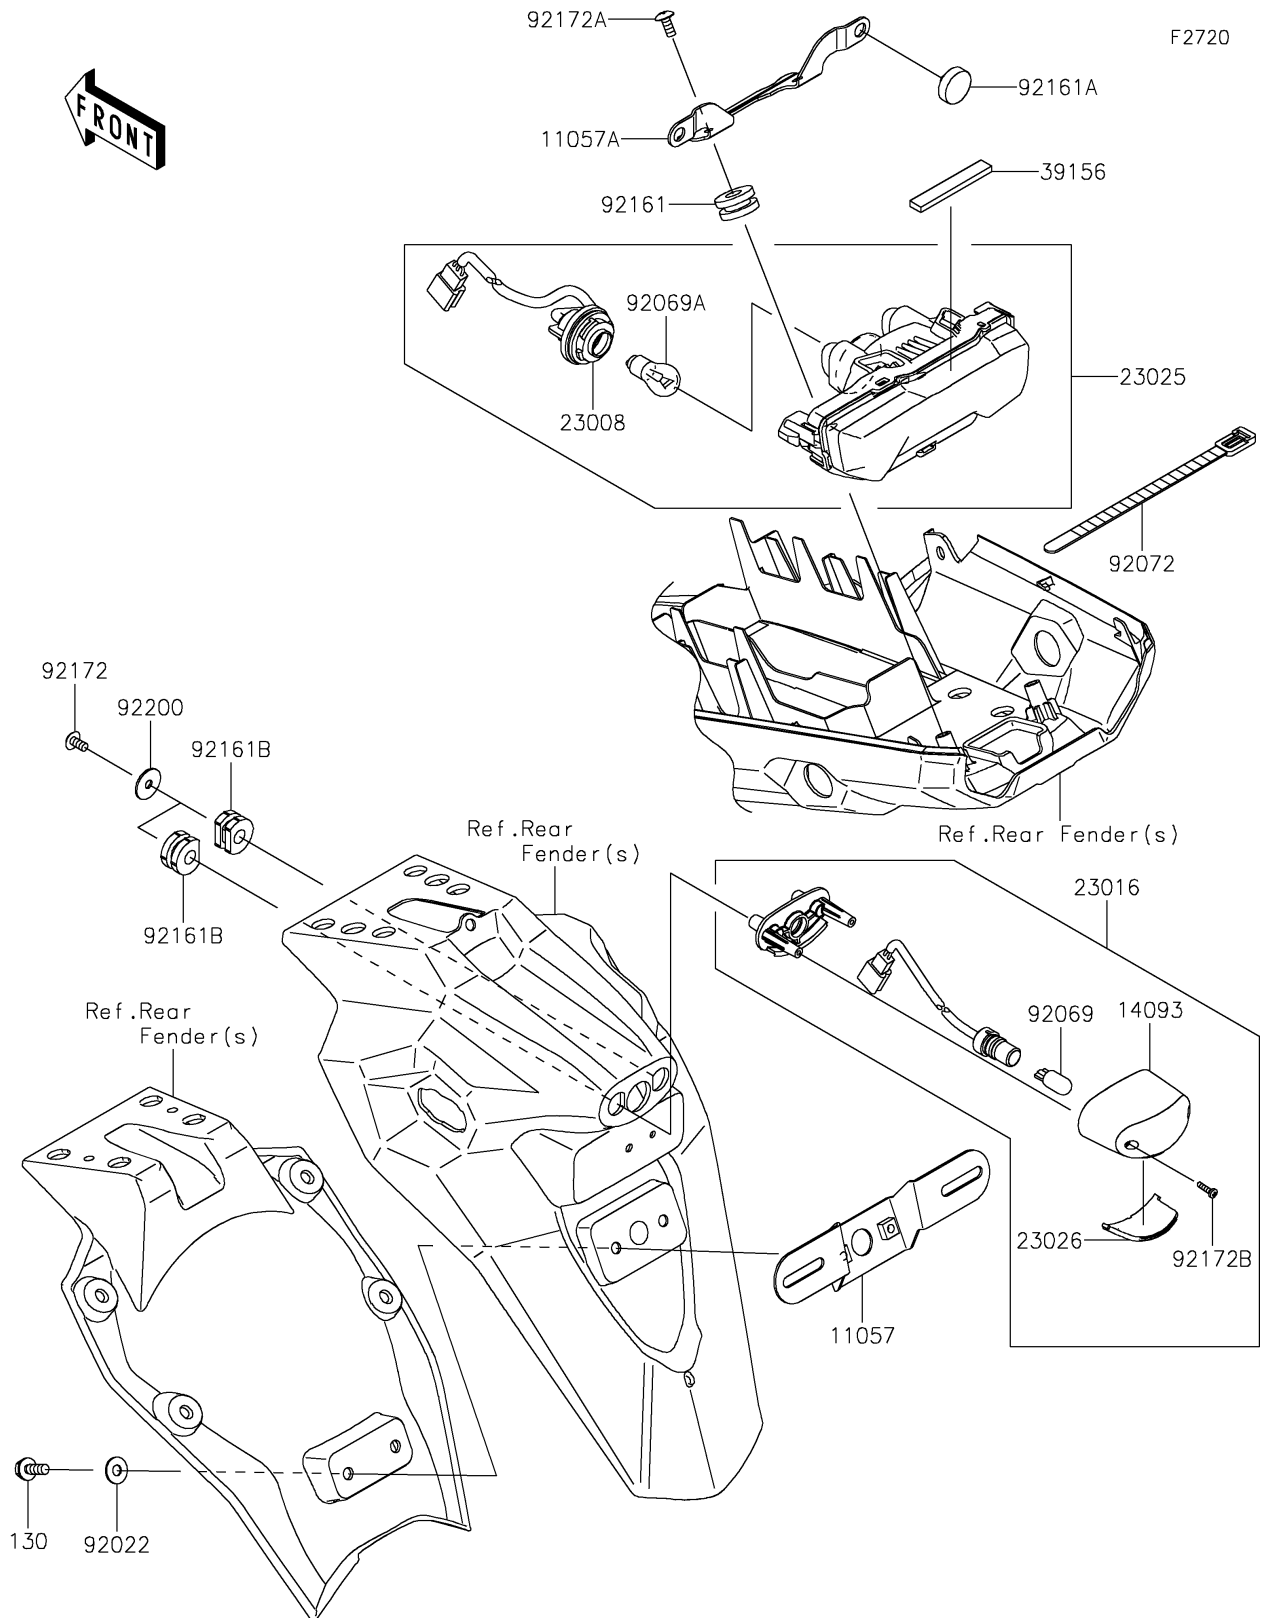

2017 PARTS DIAGRAM

Taillight(s)

2017 PARTS LIST

Taillight(s)

ITEM NAME	PART NUMBER	QUANTITY
BRACKET,LICENSE PLATE (Ref # 11057)	11057-1046	1
BRACKET (Ref # 11057A)	11057-1351	1
BOLT-FLANGED,6X16 (Ref # 130)	130BA0616	1
COVER,LICENSE LAMP (Ref # 14093)	14093-0525	1
SOCKET-ASSY (Ref # 23008)	23008-0182	1
LAMP-ASSY,LICENSE (Ref # 23016)	23016-0600	1
LAMP-TAIL (Ref # 23025)	23025-0363	1
LENS,LICENSE LAMP (Ref # 23026)	23026-0025	1
PAD,9X60X4 (Ref # 39156)	39156-0820	1
WASHER,6.5X16X1.0 (Ref # 92022)	92022-1093	1
BULB,12V 5W (Ref # 92069)	92069-1016	1
BULB,12V 21/5W (Ref # 92069A)	92069-1084	1
BAND,L=140 (Ref # 92072)	92072-1293	1
DAMPER (Ref # 92161)	92161-0163	1
DAMPER (Ref # 92161A)	92161-0336	1
DAMPER (Ref # 92161B)	92161-0776	1
SCREW,TAPPING,5X16 (Ref # 92172)	92172-0427	1
SCREW,5X12 (Ref # 92172A)	92172-0821	1
SCREW,4X12 (Ref # 92172B)	92172-0904	1
WASHER,5.5X20X1.2 (Ref # 92200)	92200-0284	1