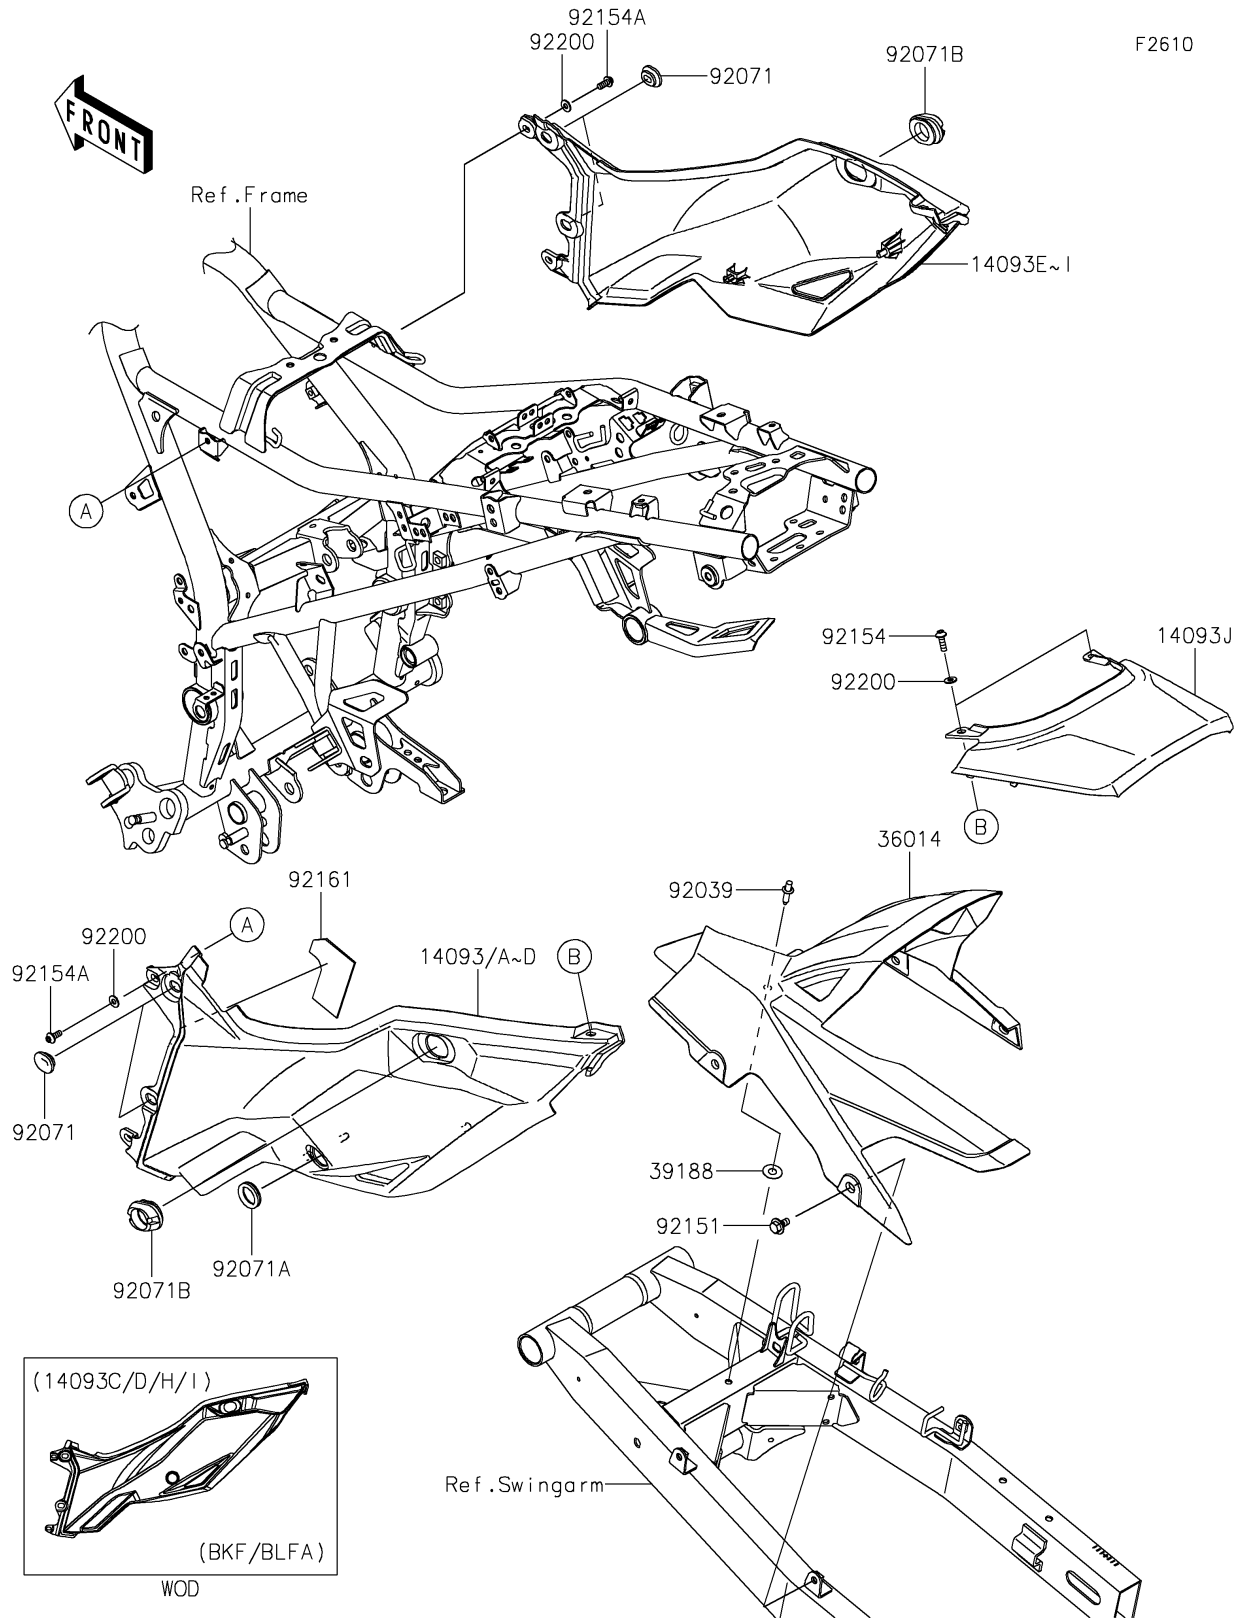

2017 PARTS DIAGRAM

Side Covers/Chain Cover

2017 PARTS LIST

Side Covers/Chain Cover

ITEM NAME	PART NUMBER	QUANTITY
COVER,RR SIDE,LH,F.EBONY (Ref # 14093A)	14093-0554-45L	1
COVER,RR SIDE,LH,M.G.GRAY (Ref # 14093B)	14093-0554-45W	1
COVER,RR SIDE,RH,F.EBONY (Ref # 14093F)	14093-0555-45L	1
COVER,RR SIDE,RH,M.G.GRAY (Ref # 14093G)	14093-0555-45W	1
COVER,RR TAIL (Ref # 14093J)	14093-0556	1
CASE-CHAIN (Ref # 36014)	36014-0569	1
TAPE,8X19 (Ref # 39188)	39188-0046	1
RIVET (Ref # 92039)	92039-0709	1
GROMMET,20X24X7.5 (Ref # 92071)	92071-0766	1
GROMMET,19.4X22.4X5.9 (Ref # 92071A)	92071-0767	1
GROMMET,26.4X42.4X15.8 (Ref # 92071B)	92071-0772	1
BOLT,FLANGED,6X13 (Ref # 92151)	92151-1703	1
BOLT,SOCKET,5X16 (Ref # 92154)	92154-0209	1
BOLT,SOCKET,5X12 (Ref # 92154A)	92154-0917	1
DAMPER,54X70X2 (Ref # 92161)	92161-2070	1
WASHER,5.2X12X1.0 (Ref # 92200)	92200-0784	1