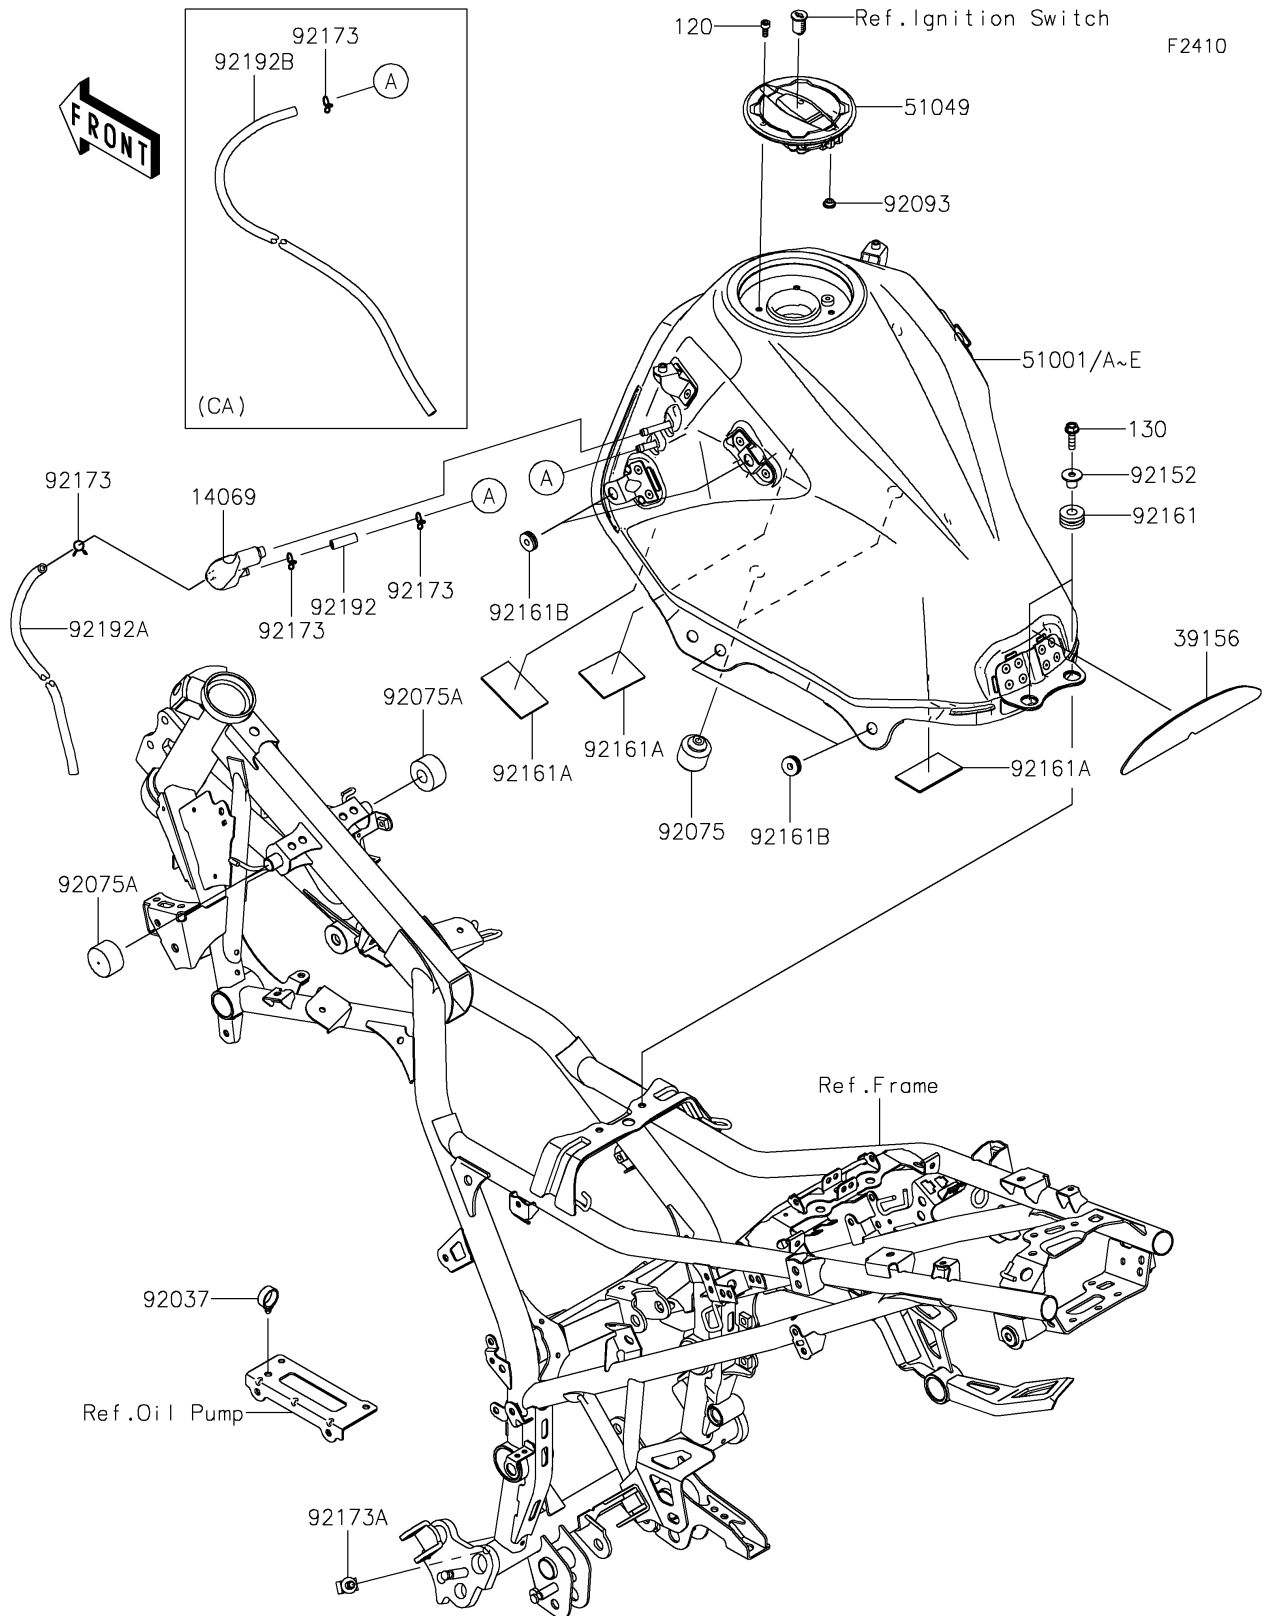

## 2017 PARTS DIAGRAM

Fuel Tank

## 2017 PARTS LIST

Fuel Tank

ITEM NAME	PART NUMBER	QUANTITY
BOLT-SOCKET,5X12 (Ref # 120)	120CA0512	1
BOLT-FLANGED,6X22 (Ref # 130)	130BA0622	1
BREATHER (Ref # 14069)	14069-0011	1
PAD,34X210X2 (Ref # 39156)	39156-2210	1
TANK-COMP-FUEL,M.G.GRAY (Ref # 51001B)	51001-0843-45W	1
TANK-COMP-FUEL,C.L.GREEN (Ref # 51001C)	51001-0843-51P	1
CAP-TANK (Ref # 51049)	51049-0735	1
CLAMP,HOSE (Ref # 92037)	92037-1827	1
DAMPER (Ref # 92075)	92075-1002	1
DAMPER,FUEL TANK,FR (Ref # 92075A)	92075-1115	1
SEAL,FUEL TANK CAP (Ref # 92093)	92093-1030	1
COLLAR,6.5X10X13.1 (Ref # 92152)	92152-0332	1
DAMPER,10X24X12 (Ref # 92161)	92161-0927	1
DAMPER (Ref # 92161A)	92161-1883	1
DAMPER,6X19X5.6 (Ref # 92161B)	92161-1911	1
CLAMP (Ref # 92173)	92173-0049	2
CLAMP,12MM DIA. (Ref # 92173A)	92173-0736	1
TUBE,5X9X26 (Ref # 92192)	92192-0910	1
TUBE,5X9X1040 (Ref # 92192A)	92192-1732	1
TUBE,5X9X1060 (Ref # 92192B)	92192-1733	1