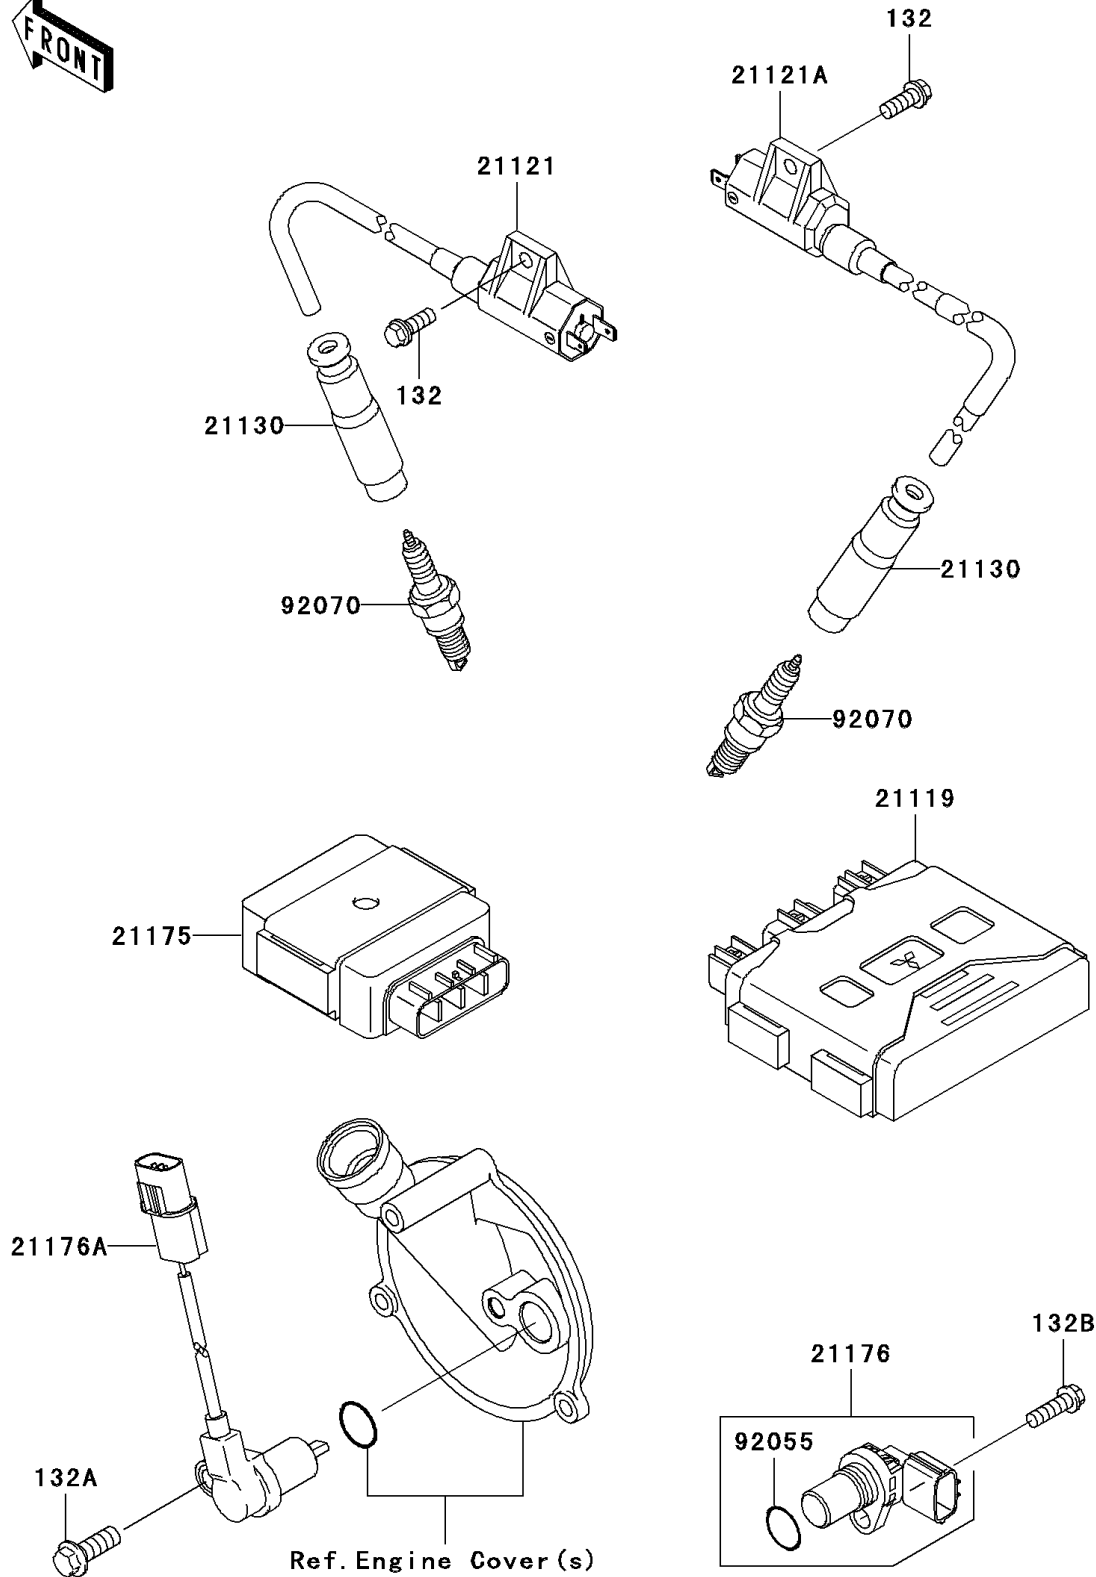

2005 Prairie® 700 4x4 Team Green™ Special Edition PARTS DIAGRAM

Ignition System

E1830

2005 Prairie® 700 4x4 Team Green™ Special Edition PARTS LIST

Ignition System

ITEM NAME	PART NUMBER	QUANTITY
BOLT-FLANGED-SMALL,6X16 (Ref # 132)	132H0616	1
BOLT-FLANGED-SMALL,8X22 (Ref # 132A)	132H0822	1
BOLT-FLANGED-SMALL,6X20 (Ref # 132B)	132Y0620	1
IGNITER (Ref # 21119)	21119-0004	1
COIL-IGNITION,FR (Ref # 21121)	21121-1292	1
COIL-IGNITION,RR (Ref # 21121A)	21121-1306	1
CAP-SPARK PLUG (Ref # 21130)	21130-1071	1
CONTROL UNIT-ELECTRONIC (Ref # 21175)	21175-0086	1
SENSOR,SPEED (Ref # 21176)	21176-1104	1
SENSOR,REVERSE (Ref # 21176A)	21176-1109	1
RING-O (Ref # 92055)	92055-1718	1
PLUG-SPARK,CR7E(NGK) (Ref # 92070)	92070-1209	1