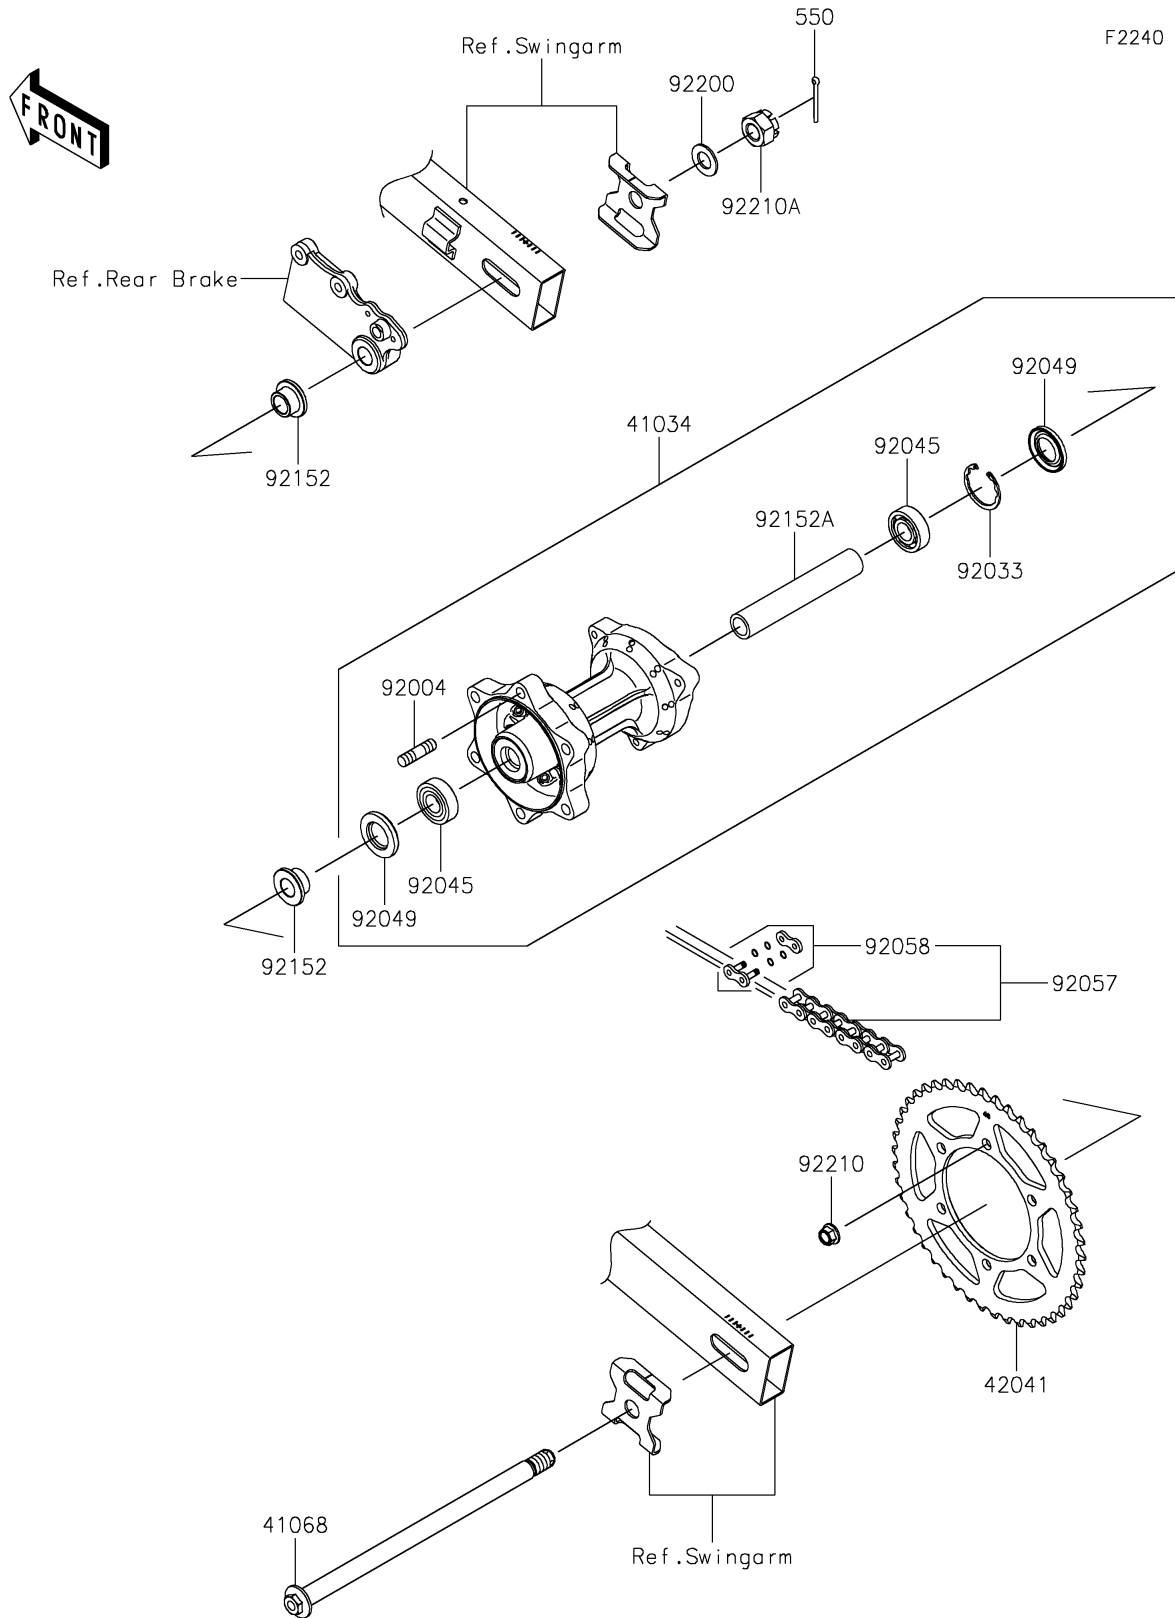

2017 PARTS DIAGRAM

Rear Hub

2017 PARTS LIST

Rear Hub

ITEM NAME	PART NUMBER	QUANTITY
DRUM-ASSY,RR BRAKE,P.SILVER (Ref # 41034)	41034-0588-458	1
AXLE,RR,17X312 (Ref # 41068)	41068-0624	1
SPROCKET-HUB,46T (Ref # 42041)	42041-0120	1
PIN-COTTER,4.0X35 (Ref # 550)	550AA4035	1
STUD,10X19 (Ref # 92004)	92004-0048	1
RING-SNAP,40MM (Ref # 92033)	92033-1040	1
BEARING-BALL,17X40X12 (Ref # 92045)	92045-0732	1
SEAL-OIL (Ref # 92049)	92049-0794	1
CHAIN,DRIVE,EK520RM/3DX112L (Ref # 92057)	92057-0647	1
JOINT-CHAIN (Ref # 92058)	92058-0037	1
COLLAR,17X24X16 (Ref # 92152)	92152-2292	1
COLLAR,17.1X24X141 (Ref # 92152A)	92152-2317	1
WASHER,16.2X30X2.0 (Ref # 92200)	92200-1842	1
NUT,LOCK,FLANGED,10MM (Ref # 92210)	92210-0276	1
NUT,CASTLE,16MM (Ref # 92210A)	92210-1171	1