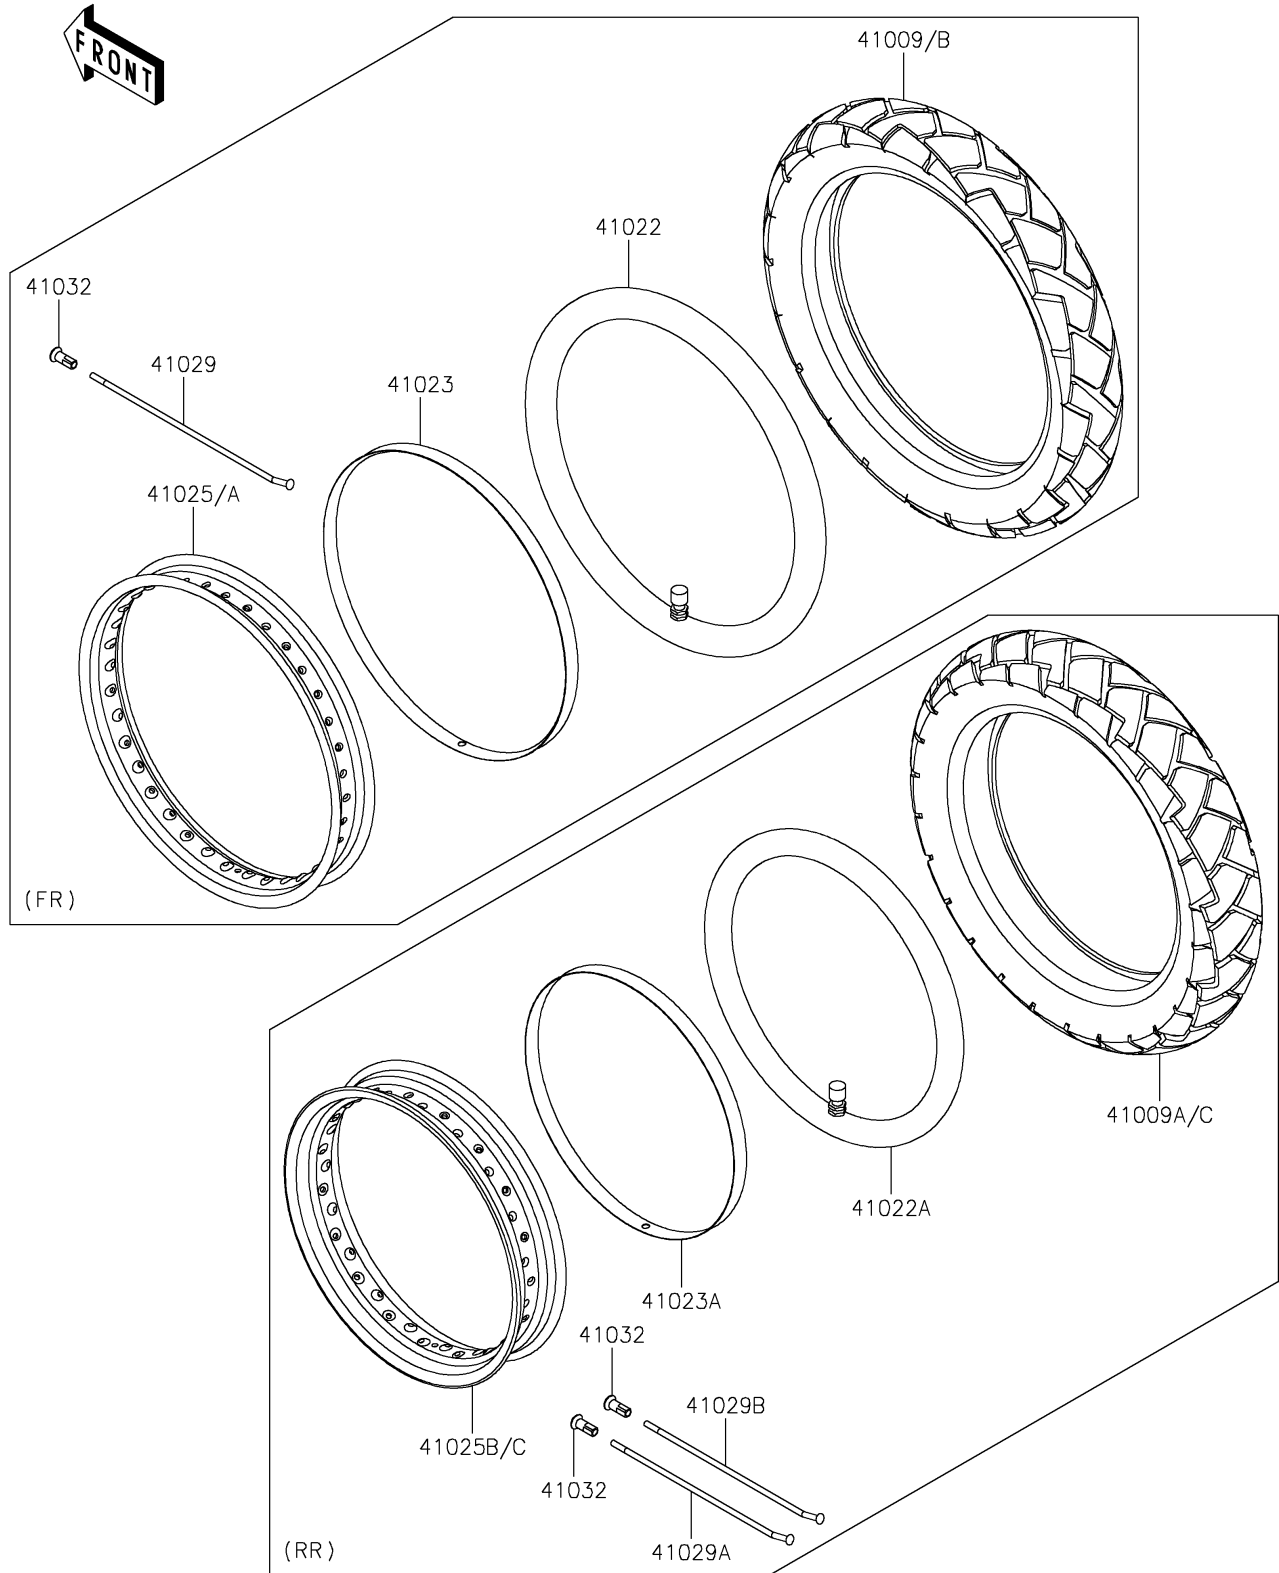

2017 PARTS DIAGRAM

Wheels/Tires

F2210

2017 PARTS LIST

Wheels/Tires

ITEM NAME	PART NUMBER	QUANTITY
TIRE,FR,100/90-19 57S,GP-210F (Ref # 41009)	41009-0705	1
TIRE,RR,130/80-17 65S,GP-210R (Ref # 41009A)	41009-0706	1
TUBE-TIRE,FR,100/90-19(IRC) (Ref # 41022)	41022-0103	1
TUBE-TIRE,RR,130/80-17(IRC) (Ref # 41022A)	41022-0104	1
BAND-RIM,FR,25-19J (Ref # 41023)	41023-0038	1
BAND-RIM,RR,25-17J (Ref # 41023A)	41023-0039	1
RIM,FR,2.15X19,SILVER (Ref # 41025)	41025-0373-WA	1
RIM,RR,3.00X17,SILVER (Ref # 41025B)	41025-0374-WA	1
SPOKE-INNER,196X164.5D (Ref # 41029)	41029-0087	1
SPOKE-INNER,175X163.5D (Ref # 41029A)	41029-0088	1
SPOKE-INNER,172X159D (Ref # 41029B)	41029-0089	1
NIPPLE-SPOKE (Ref # 41032)	41032-0005	1