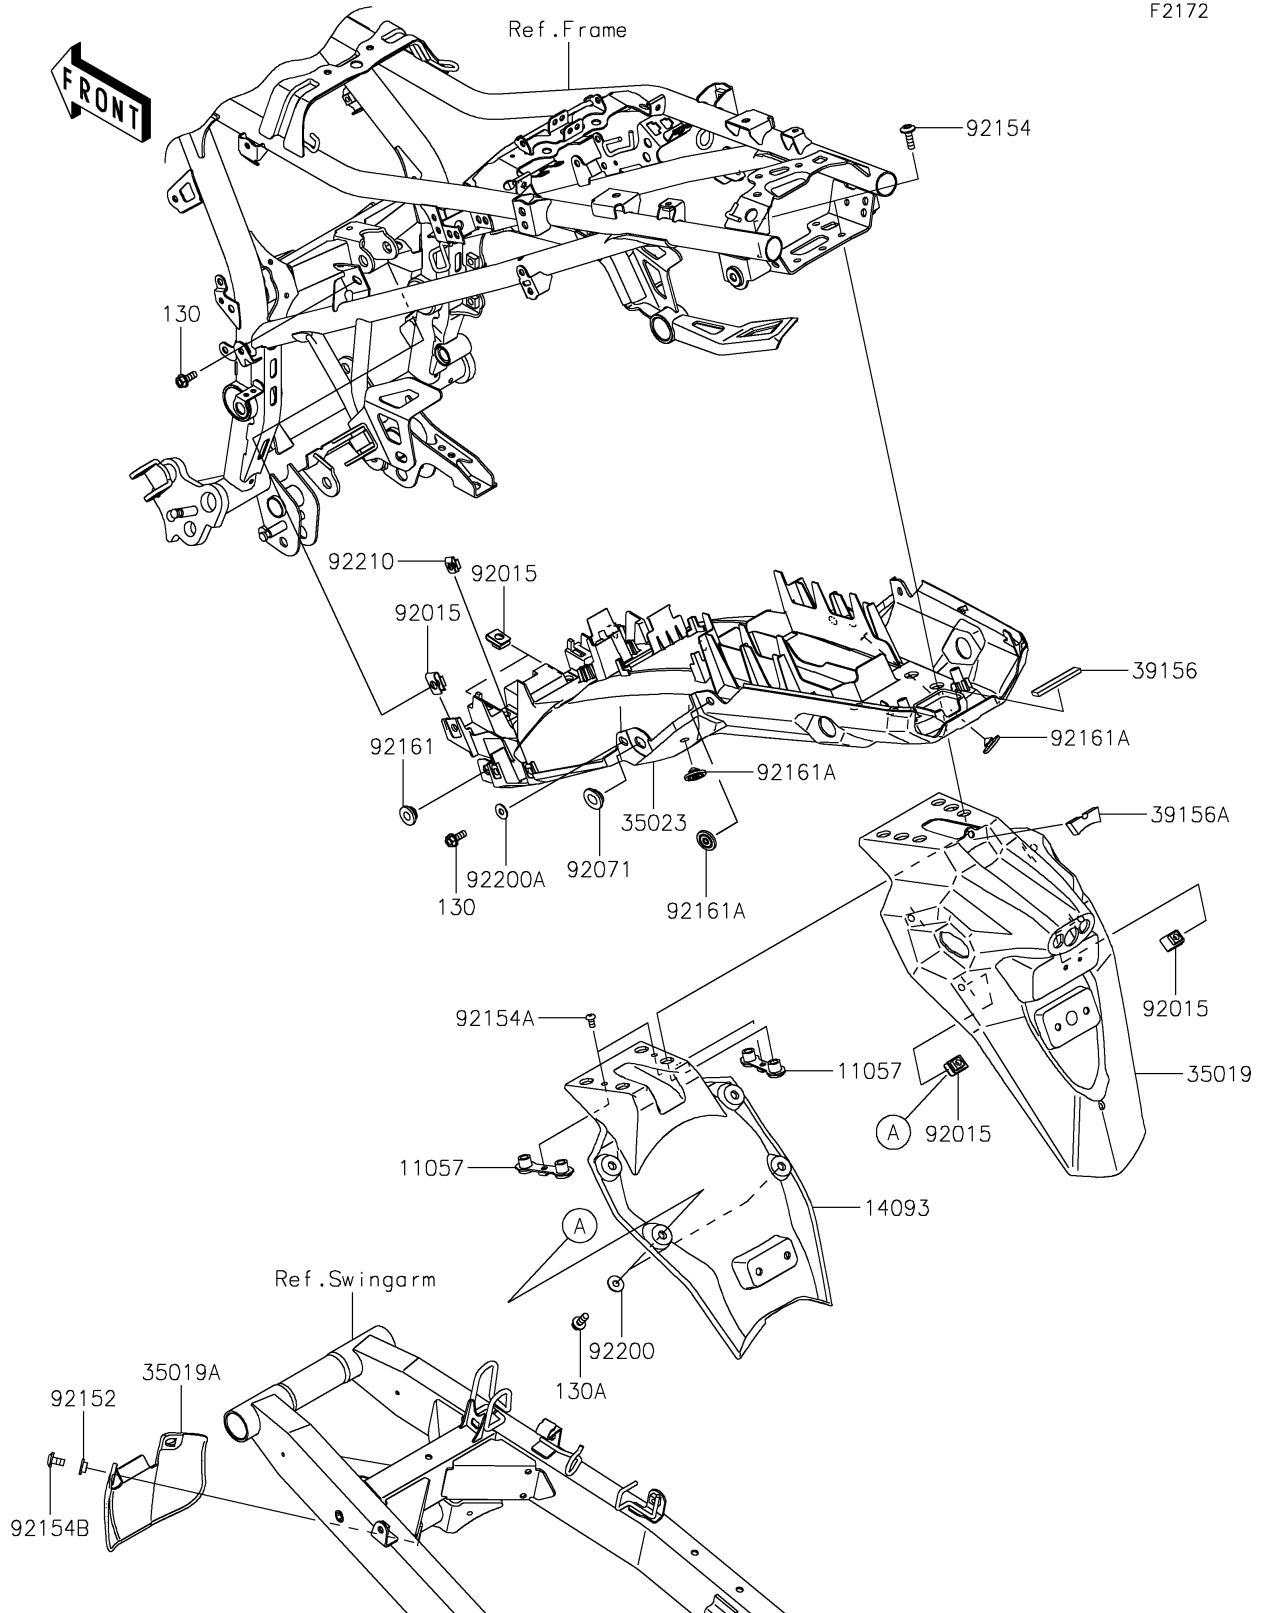

2017 PARTS DIAGRAM

Rear Fender(s)

F2172

2017 PARTS LIST

Rear Fender(s)

ITEM NAME	PART NUMBER	QUANTITY
BRACKET (Ref # 11057)	11057-0556	1
BOLT-FLANGED,6X16 (Ref # 130)	130BA0616	1
BOLT-FLANGED,6X16 (Ref # 130A)	130BB0616	1
COVER (Ref # 14093)	14093-0552	1
FLAP,RR (Ref # 35019)	35019-0632	1
FLAP,SWA,LWR (Ref # 35019A)	35019-0634	1
FENDER-REAR (Ref # 35023)	35023-0427	1
PAD,9X60X4 (Ref # 39156)	39156-0820	1
PAD (Ref # 39156A)	39156-2211	1
NUT,6MM (Ref # 92015)	92015-1602	1
GROMMET,20X24X7.5 (Ref # 92071)	92071-0766	1
COLLAR (Ref # 92152)	92152-2296	1
BOLT,SOCKET,6X20 (Ref # 92154)	92154-0918	1
BOLT,SOCKET,5X10 (Ref # 92154A)	92154-1547	1
BOLT,SOCKET,6X12 (Ref # 92154B)	92154-2355	1
DAMPER (Ref # 92161)	92161-1531	1
DAMPER,8X22X10 (Ref # 92161A)	92161-1685	1
WASHER,6.5X17X1 (Ref # 92200)	92200-0430	1
WASHER,6.5X16X1.0 (Ref # 92200A)	92200-0796	1
NUT,5MM (Ref # 92210)	92210-0817	1