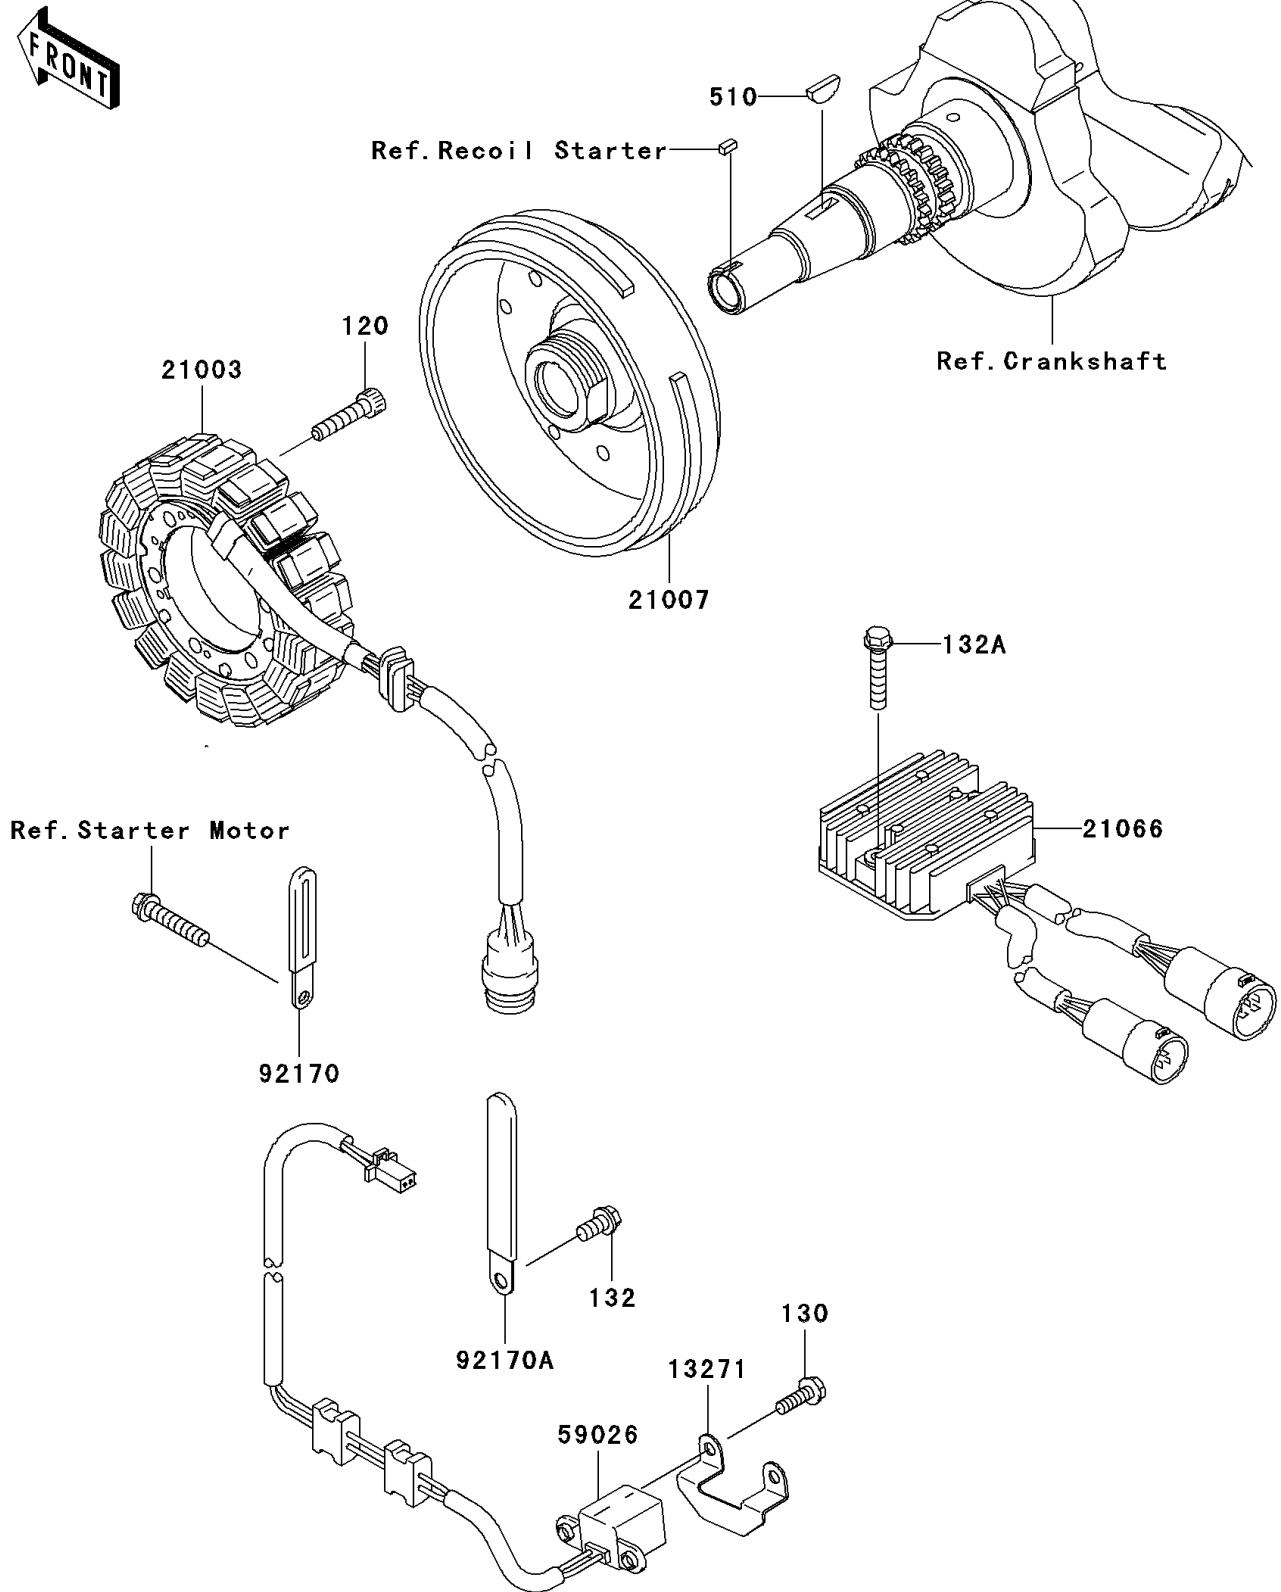

2005 Prairie® 700 4x4 Team Green™ Special Edition PARTS DIAGRAM

Generator

E1810

2005 Prairie® 700 4x4 Team Green™ Special Edition PARTS LIST

Generator

ITEM NAME	PART NUMBER	QUANTITY
BOLT-SOCKET,6X28 (Ref # 120)	120P0628	1
BOLT-FLANGED,5X16 (Ref # 130)	130G0516	1
BOLT-FLANGED-SMALL,6X12 (Ref # 132)	132Y0612	1
BOLT-FLANGED-SMALL,6X30 (Ref # 132A)	132Y0630	1
KEY-WOODRUFF (Ref # 510)	510A4200	1
PLATE (Ref # 13271)	13271-1369	1
STATOR (Ref # 21003)	21003-1359	1
ROTOR (Ref # 21007)	21007-1367	1
REGULATOR-VOLTAGE (Ref # 21066)	21066-1112	1
COIL-PULSING (Ref # 59026)	59026-1159	1
CLAMP (Ref # 92170)	92170-1514	1
CLAMP (Ref # 92170A)	92170-1925	1