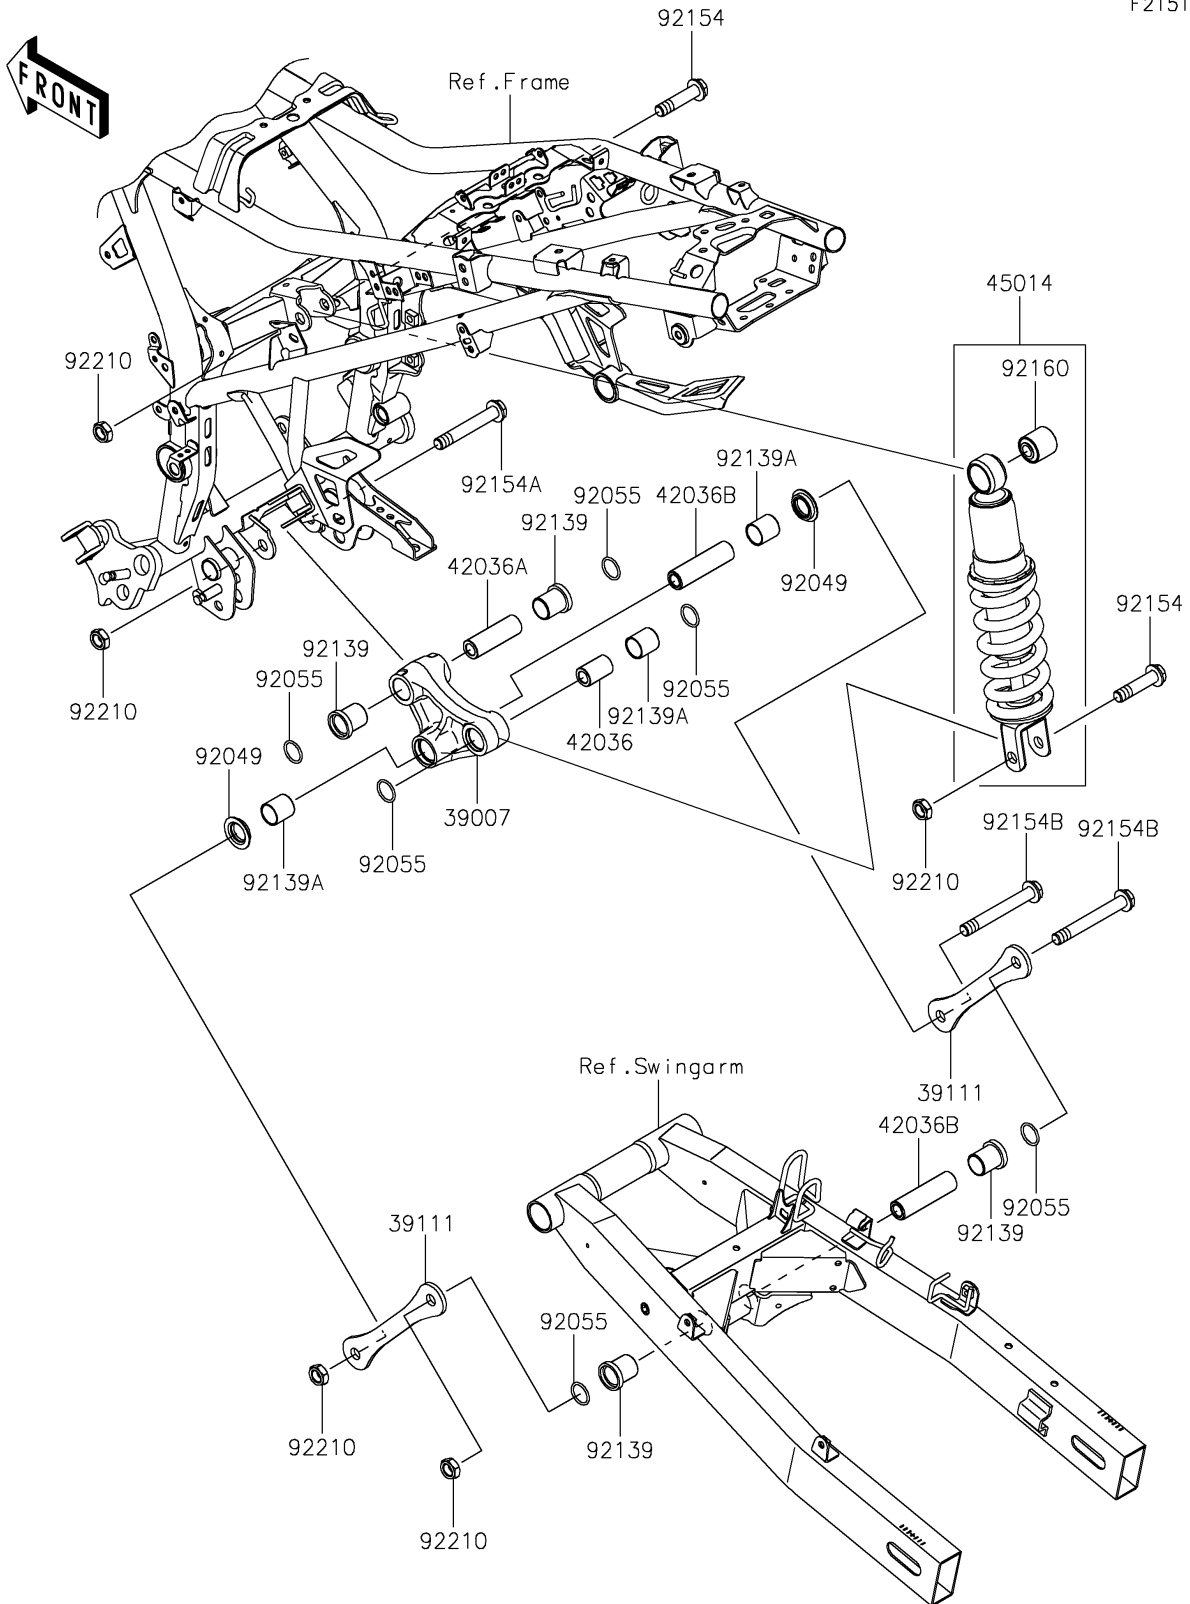

2017 PARTS DIAGRAM

Suspension/Shock Absorber

F2151

2017 PARTS LIST

Suspension/Shock Absorber

ITEM NAME	PART NUMBER	QUANTITY
ARM-SUSP (Ref # 39007)	39007-0407	1
ROD-TIE,SUSPENSION (Ref # 39111)	39111-0349	1
SLEEVE,12.1X20X32 (Ref # 42036)	42036-1077	1
SLEEVE,ARM,FR (Ref # 42036A)	42036-1078	1
SLEEVE,12.1X20X74 (Ref # 42036B)	42036-1102	1
SHOCKABSORBER,BLACK+BLK (Ref # 45014)	45014-0580-37S	1
SEAL-OIL,ARM (Ref # 92049)	92049-1109	1
RING-O,19.8X2.2 (Ref # 92055)	92055-0732	1
BUSHING,20X23X29 (Ref # 92139)	92139-0890	1
BUSHING,20X23X24 (Ref # 92139A)	92139-0940	1
BOLT,FLANGED,12X51 (Ref # 92154)	92154-2510	1
BOLT,FLANGED,12X79 (Ref # 92154A)	92154-2511	1
BOLT,FLANGED,12X93 (Ref # 92154B)	92154-2512	1
DAMPER,SHOCKABSORBER (Ref # 92160)	92160-1161	1
NUT,LOCK,12MM (Ref # 92210)	92210-1247	1